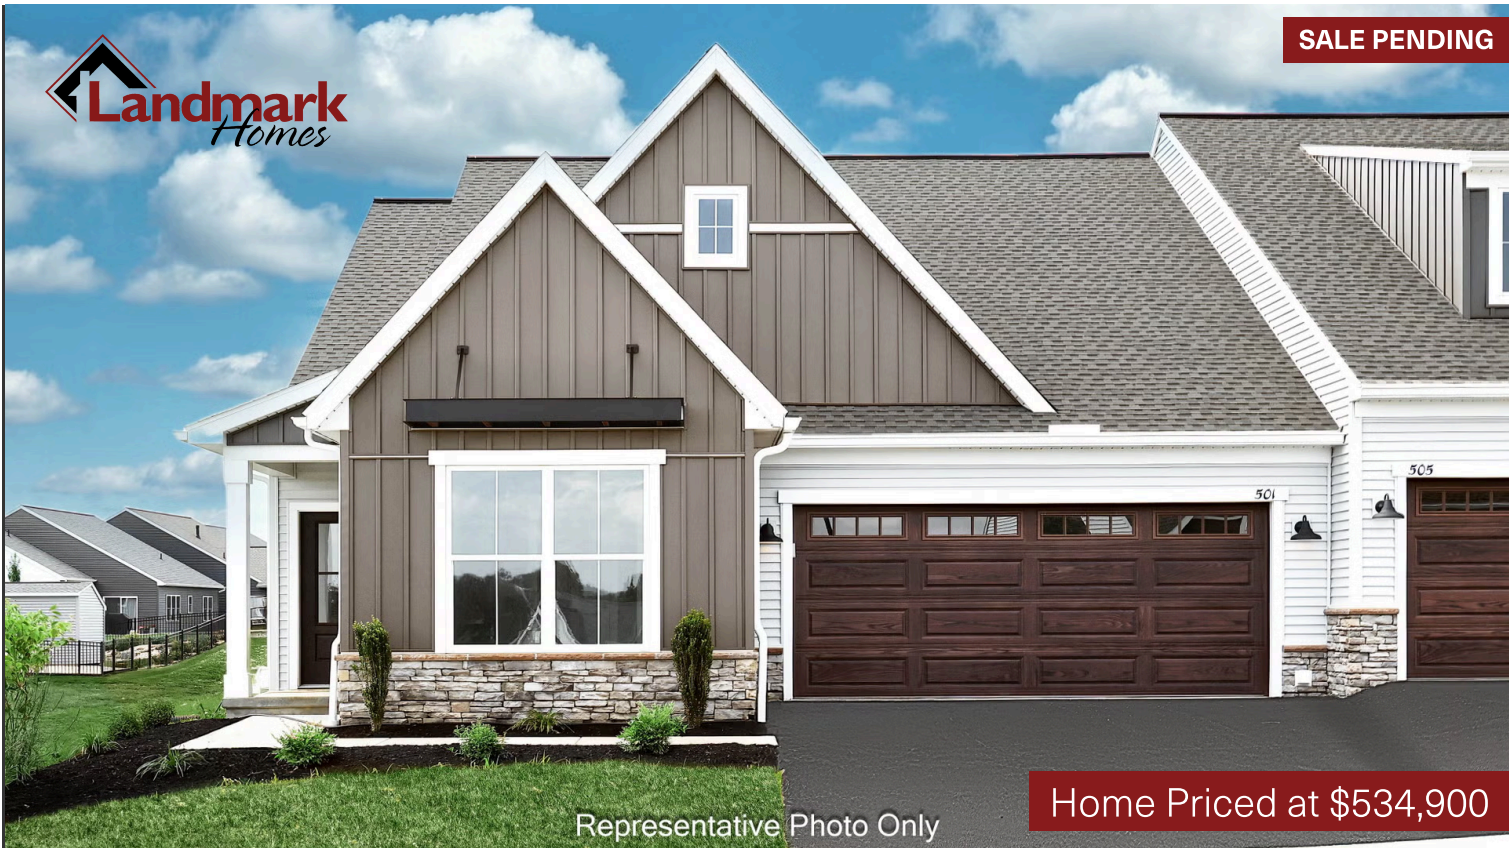

SALE PENDING

Representative Photo Only

Home Priced at $534,900

BELLA DUPLEX BEDROOMS: 3 BATHROOMS: 3.0 SQ FT: 2,364

Winding Creek 55+ Living | 520 Stone Gate Boulevard, Annville, PA 17003 | Homesite: #314