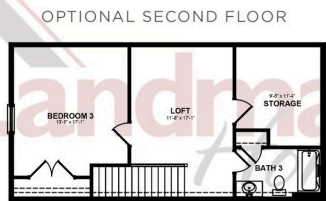

© 2026 Landmark Builders, Inc. We enforce our intellectual property rights to the fullest extent permitted by applicable law. Elevations and landscaping are artists' conceptions only. Actual construction documents take precedence over artwork. Similar photos shown are for representative purposes only. Details subject to change without notification. See Community Sales Manager for details. Document generated 4/24/26