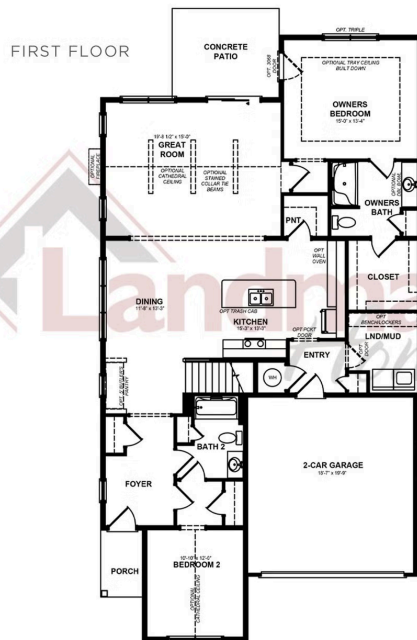

© 2026 Landmark Builders, Inc. We enforce our intellectual property rights to the fullest extent permitted by applicable law. Elevations and landscaping are artists' conceptions only. Actual construction documents take precedence over artwork. Similar photos shown are for representative purposes only. Details subject to change without notification. See Community Sales Manager for details.

Document generated 4/26/26