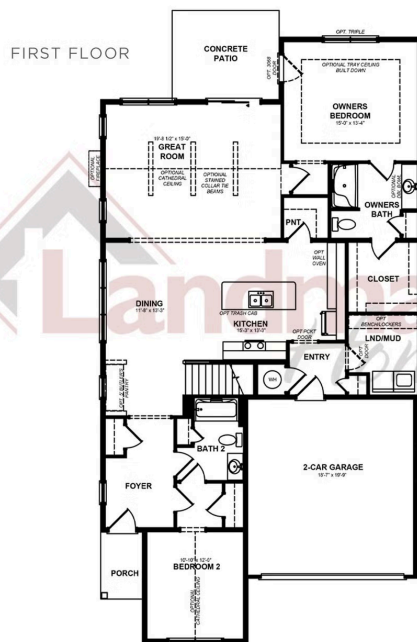

© 2026 Landmark Builders, Inc. We enforce our intellectual property rights to the fullest extent permitted by applicable law. Elevations and landscaping are artists' conceptions only. Actual construction documents take precedence over artwork. Similar photos shown are for representative purposes only. Details subject to change without notification. See Community Sales Manager for details. Document generated 4/24/26