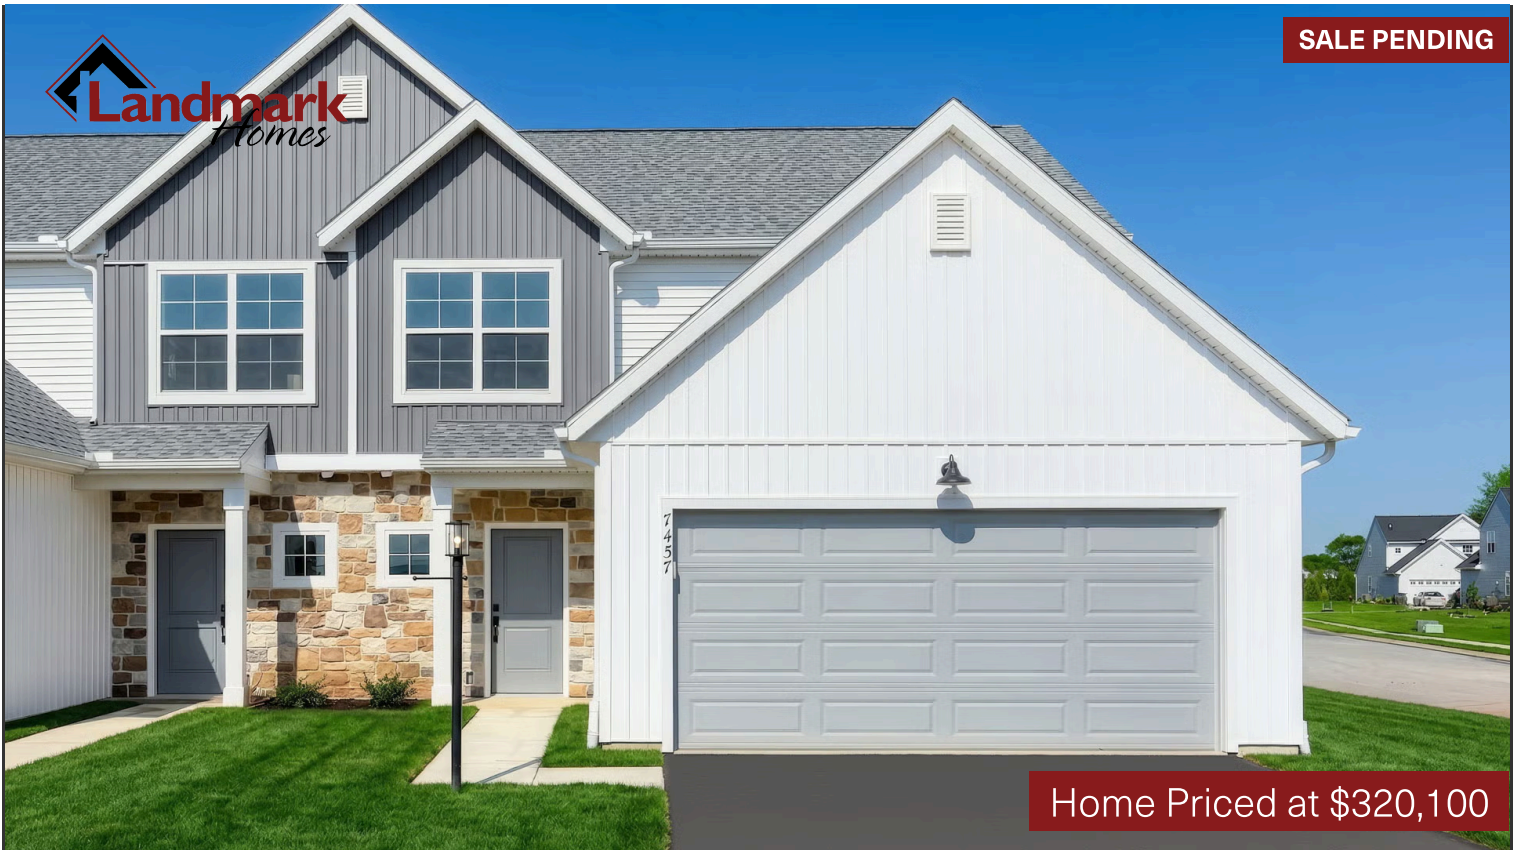

SALE PENDING

Home Priced at $320,100

TAYLOR

BEDROOMS: 3

BATHROOMS: 2.5

SQ FT: 1,909

Paradise Village | 7457 Saint Patrick Court, Abbottstown, PA 17301 | Homesite: #29