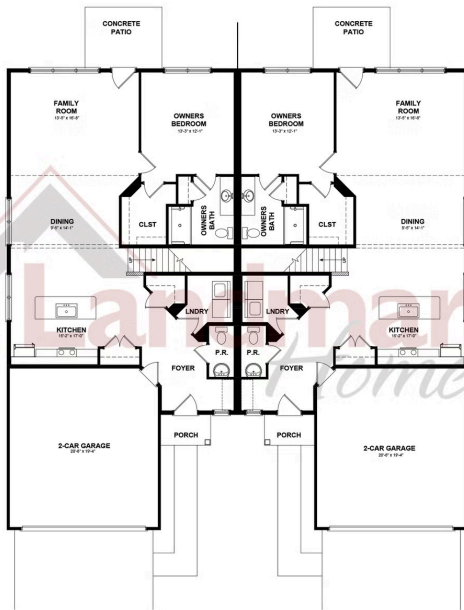

FIRST FLOOR

SECOND FLOOR