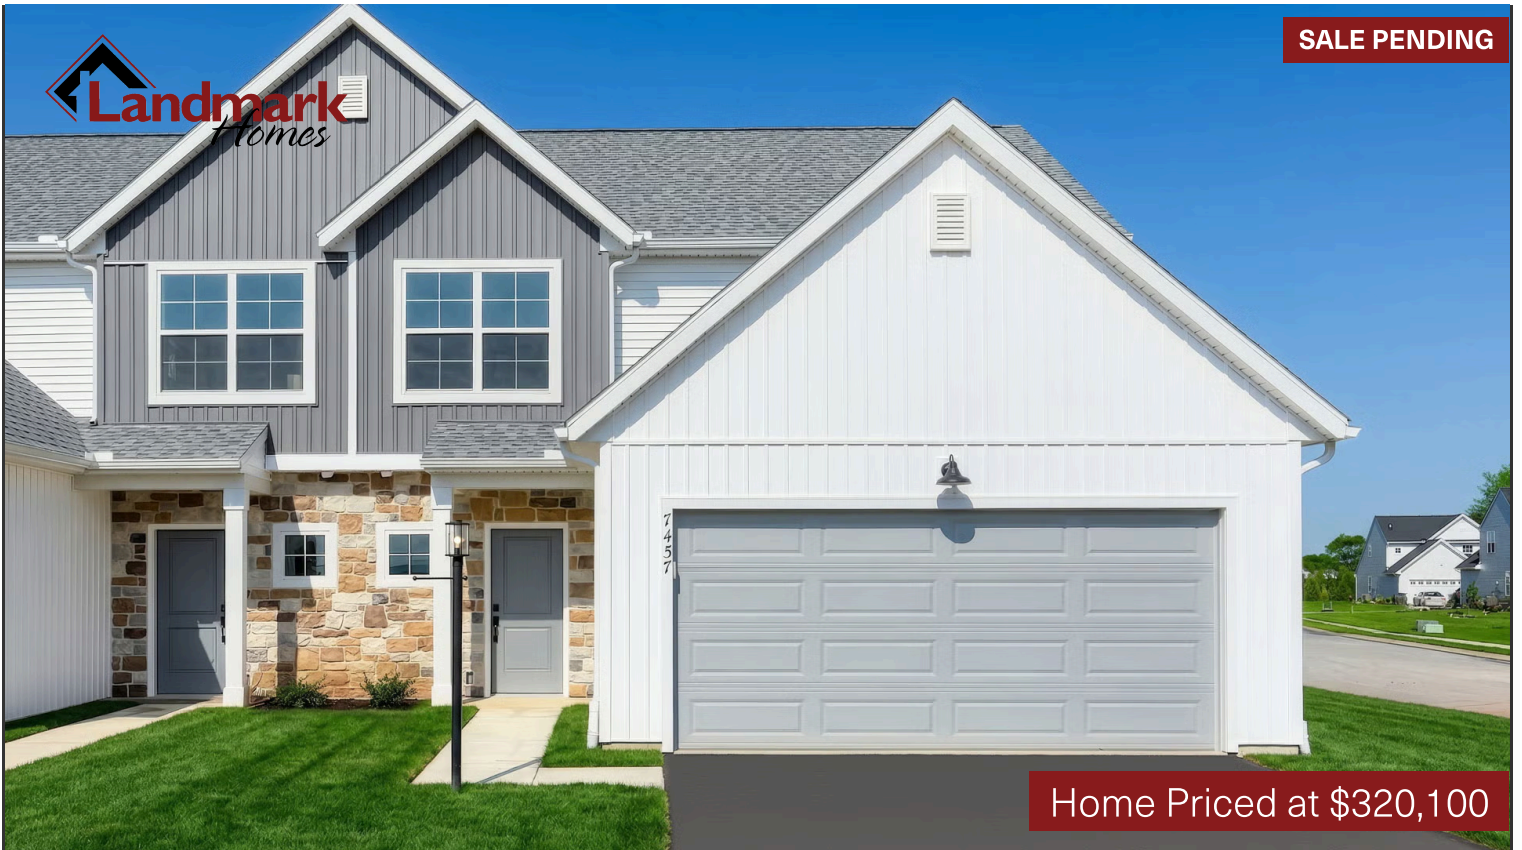

SALE PENDING

Home Priced at $320,100

TAYLOR

BEDROOMS: 3

BATHROOMS: 2.5

SQ FT: 1,909

Paradise Village | 7457 Saint Patrick Court, Abbottstown, PA 17301 | Homesite: #29