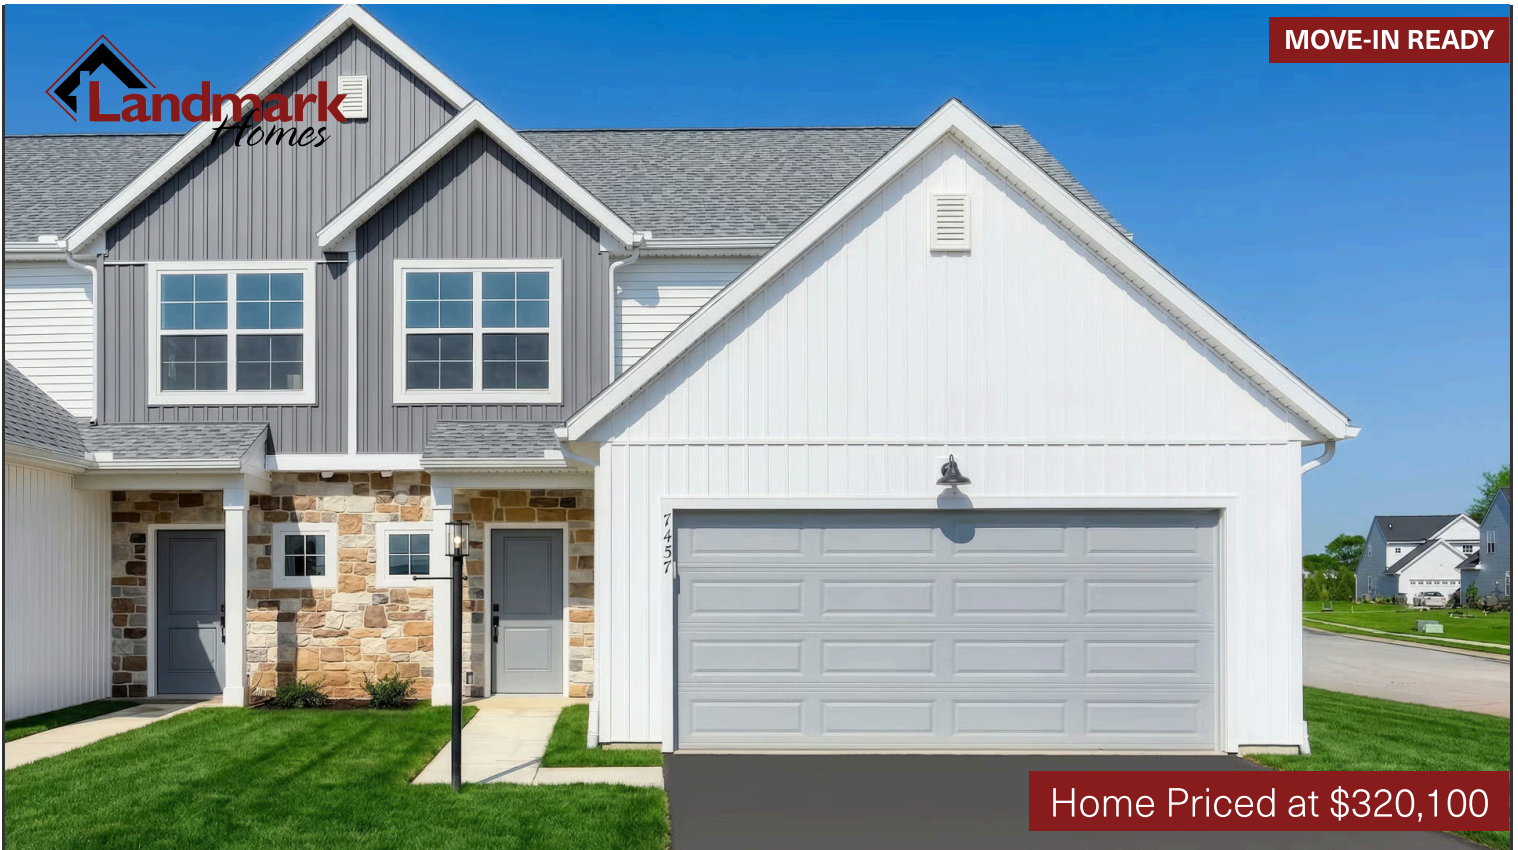

MOVE-IN READY

Home Priced at $320,100

TAYLOR

BEDROOMS: 3

BATHROOMS: 2.5

SQ FT: 1,909

Paradise Village | 7457 Saint Patrick Court, Abbottstown, PA 17301 | Homesite: #29