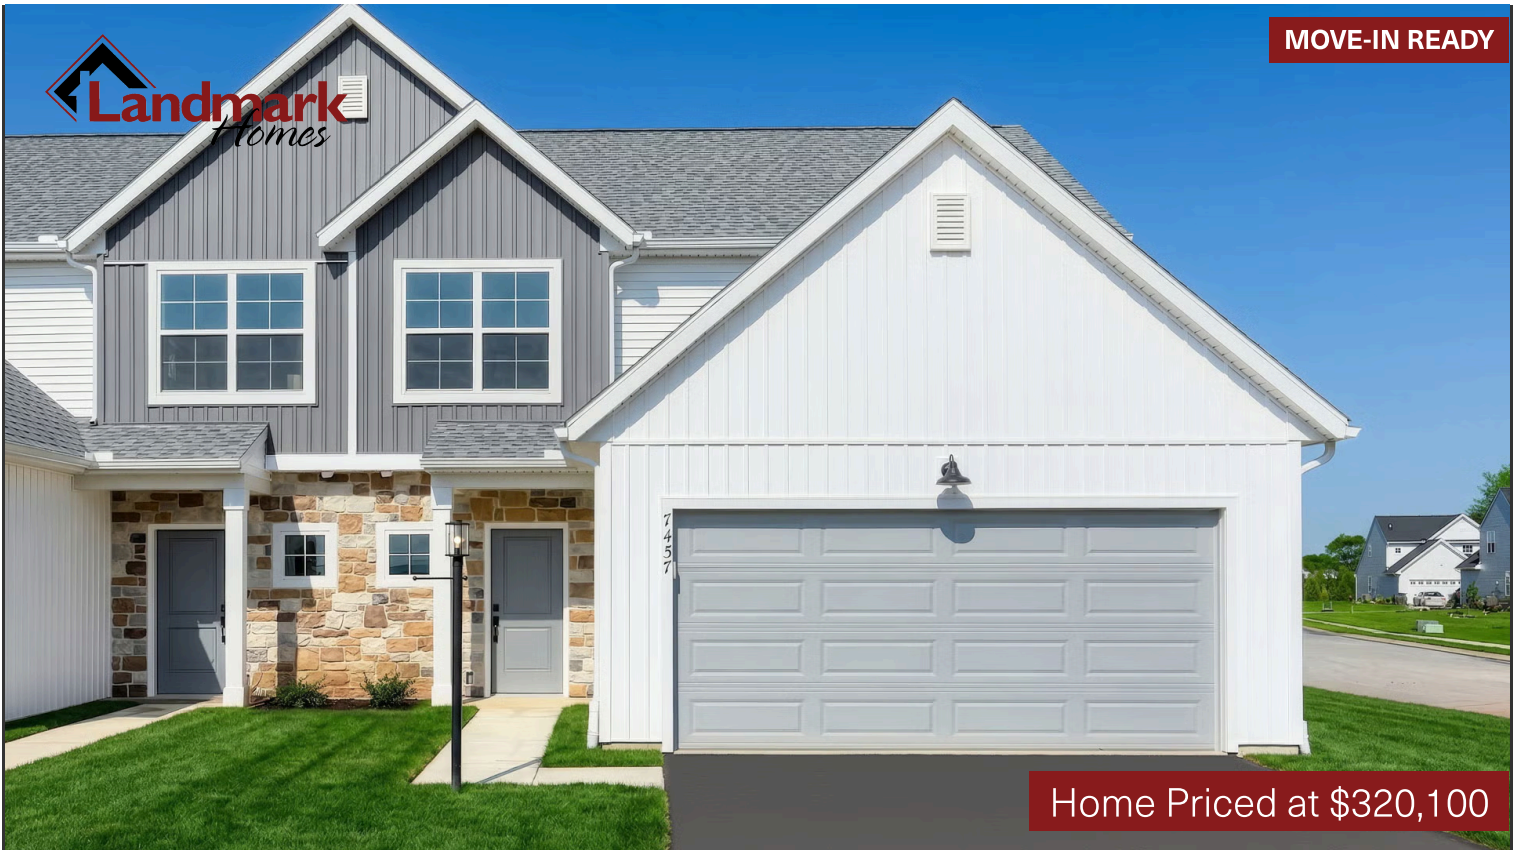

MOVE-IN READY

Home Priced at $320,100

TAYLOR

BEDROOMS: 3

BATHROOMS: 2.5

SQ FT: 1,909

Paradise Village | 7457 Saint Patrick Court, Abbottstown, PA 17301 | Homesite: #29