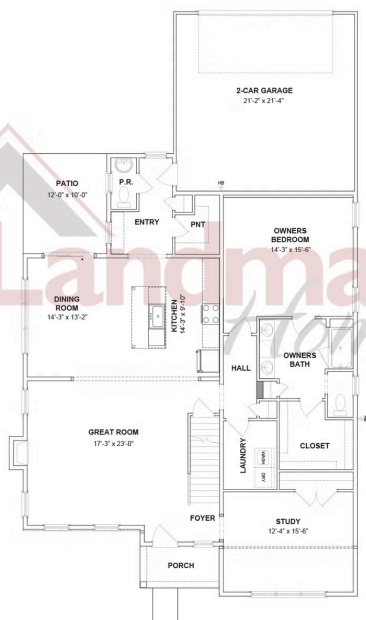

FIRST FLOOR