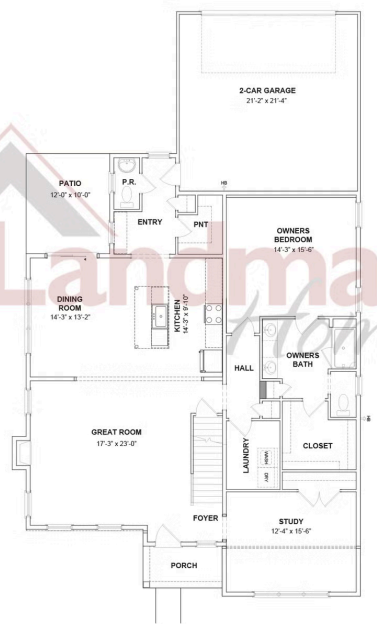

FIRST FLOOR