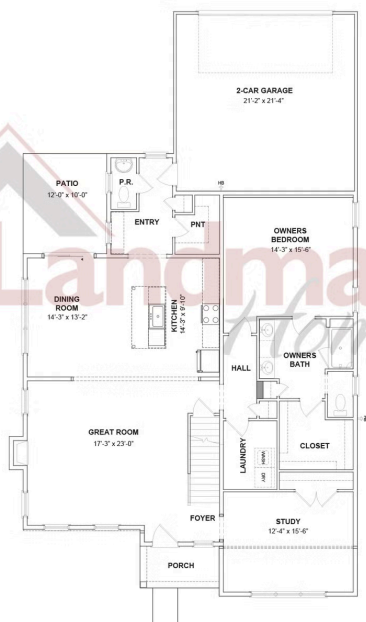

FIRST FLOOR