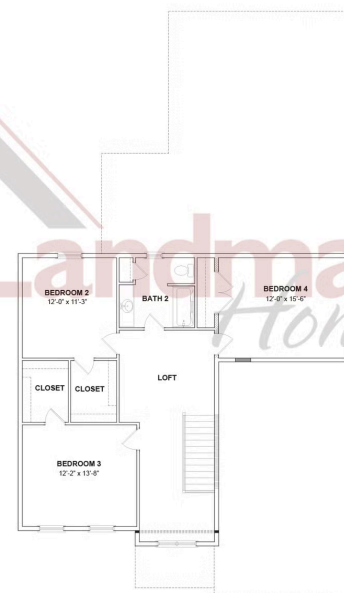

SECOND FLOOR