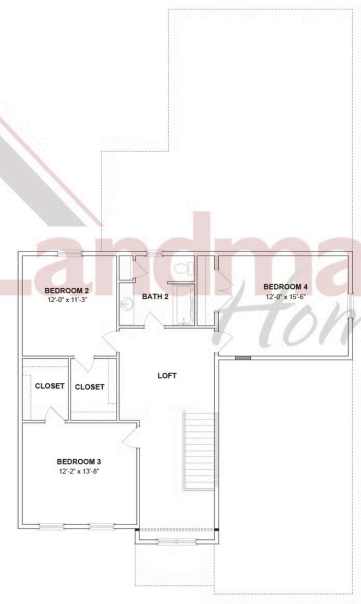

SECOND FLOOR