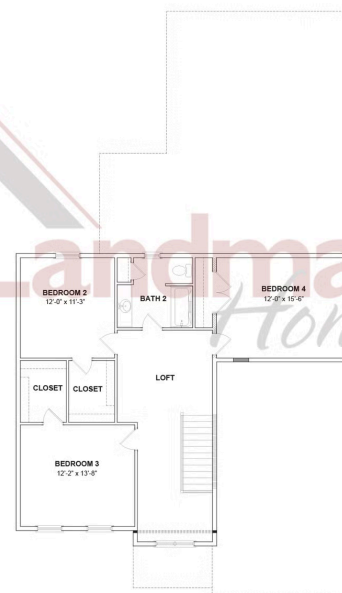

SECOND FLOOR