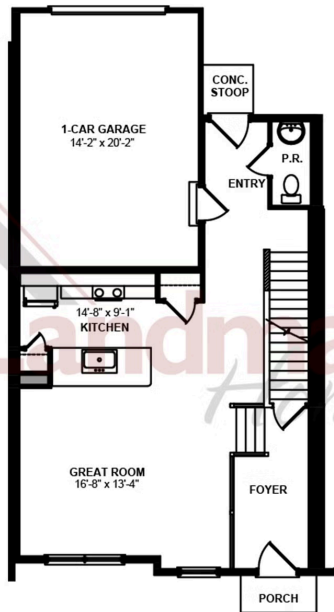

FIRST FLOOR - RIGHT