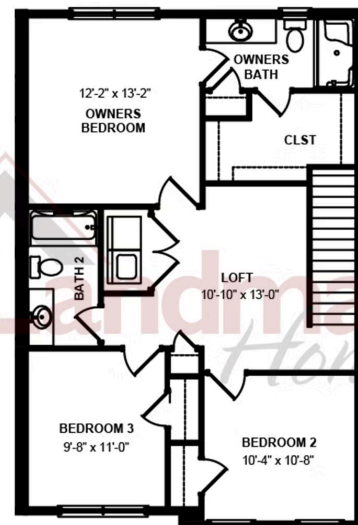

SECOND FLOOR - LEFT