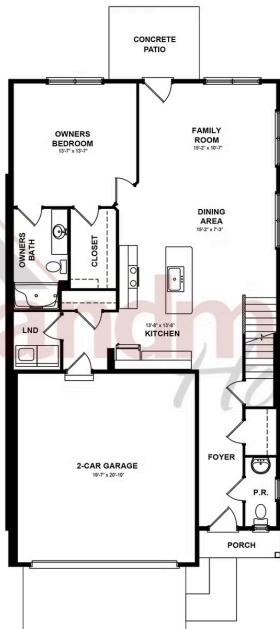

FIRST FLOOR

SECOND FLOOR