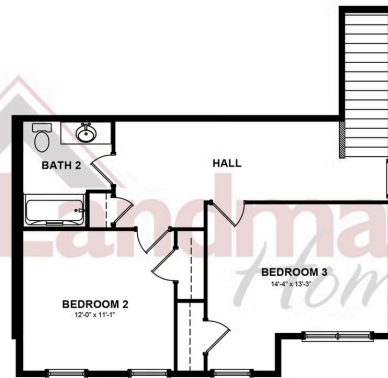

Home Priced at $359,600

EASTON

BEDROOMS: 3

BATHROOMS: 2.5

SQ FT: 1,780

Iron Mill Townes | 136 Foundry Lane, Lebanon, PA 17042 | Homesite: #4

SECOND FLOOR

© 2026 Landmark Builders, Inc. We enforce our intellectual property rights to the fullest extent permitted by applicable law. Elevations and landscaping are artists' conceptions only. Actual construction documents take precedence over artwork. Similar photos shown are for representative purposes only. Details subject to change without notification. See Community Sales Manager for details.

Document generated 6/3/26