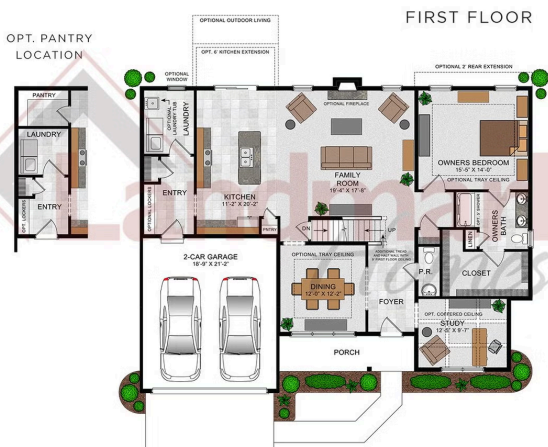

Home Priced at $589,800

HUNTER   **BEDROOMS: 3**   **BATHROOMS: 2.5**   **SQ FT: 2,586**

Cornwall Junction | 120 Forge Drive, Lebanon, PA 17042 | Homesite: #6

Hunter

Hunter

© 2026 Landmark Builders, Inc. We enforce our intellectual property rights to the fullest extent permitted by applicable law. Elevations and landscaping are artists' conceptions only. Actual construction documents take precedence over artwork. Similar photos shown are for representative purposes only. Details subject to change without notification. See Community Sales Manager for details.