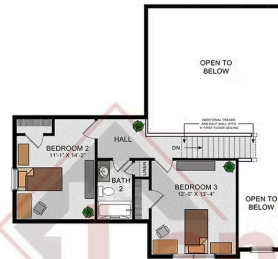

SECOND FLOOR

OPT. SECOND FLOOR W/ BEDROOM 4