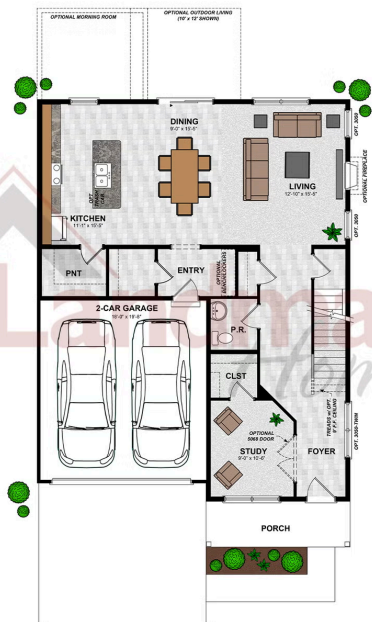

FIRST FLOOR

SECOND FLOOR