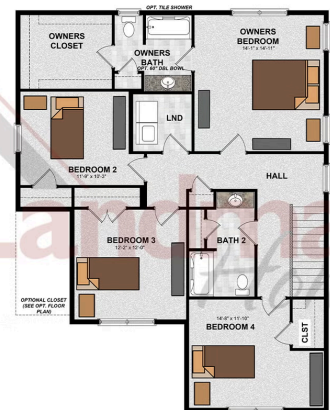

Home Priced at $499,800

EMORY

BEDROOMS: 4

BATHROOMS: 2.5

SQ FT: 2,460

Cardinal Court | 101 Cardinal Court, York, PA 17408 | Homesite: #23

SECOND FLOOR

© 2026 Landmark Builders, Inc. We enforce our intellectual property rights to the fullest extent permitted by applicable law. Elevations and landscaping are artists' conceptions only. Actual construction documents take precedence over artwork. Similar photos shown are for representative purposes only. Details subject to change without notification. See Community Sales Manager for details.

Document generated 5/27/26