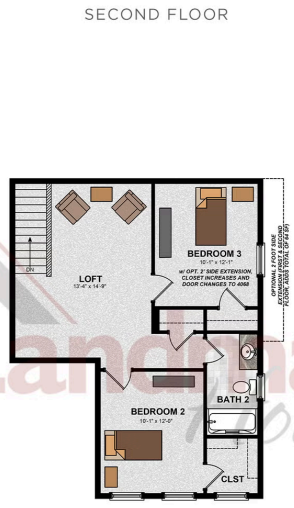

© 2026 Landmark Builders, Inc. We enforce our intellectual property rights to the fullest extent permitted by applicable law. Elevations and landscaping are artists' conceptions only. Actual construction documents take precedence over artwork. Similar photos shown are for representative purposes only. Details subject to change without notification. See Community Sales Manager for details.

Document generated 5/27/26