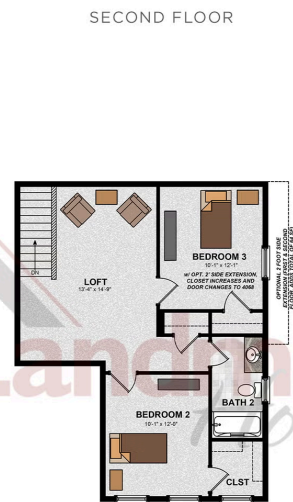

© 2026 Landmark Builders, Inc. We enforce our intellectual property rights to the fullest extent permitted by applicable law. Elevations and landscaping are artists' conceptions only. Actual construction documents take precedence over artwork. Similar photos shown are for representative purposes only. Details subject to change without notification. See Community Sales Manager for details.

Document generated 7/7/26