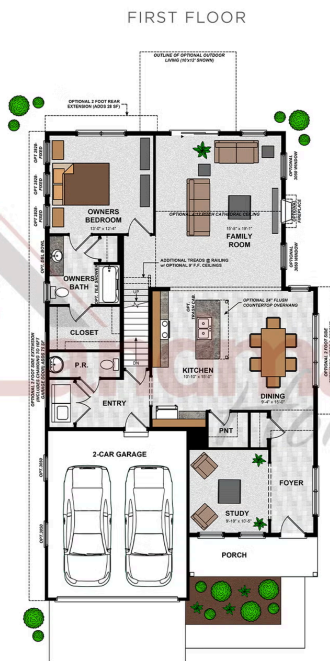

© 2026 Landmark Builders, Inc. We enforce our intellectual property rights to the fullest extent permitted by applicable law. Elevations and landscaping are artists' conceptions only. Actual construction documents take precedence over artwork. Similar photos shown are for representative purposes only. Details subject to change without notification. See Community Sales Manager for details.

Document generated 7/7/26