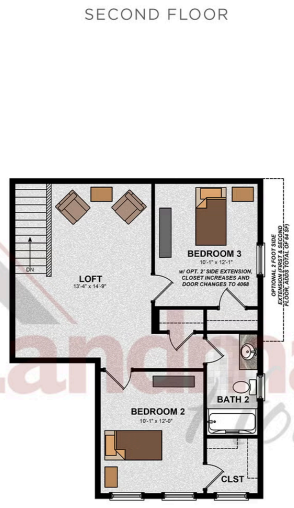

© 2026 Landmark Builders, Inc. We enforce our intellectual property rights to the fullest extent permitted by applicable law. Elevations and landscaping are artists' conceptions only. Actual construction documents take precedence over artwork. Similar photos shown are for representative purposes only. Details subject to change without notification. See Community Sales Manager for details.

Document generated 6/16/26