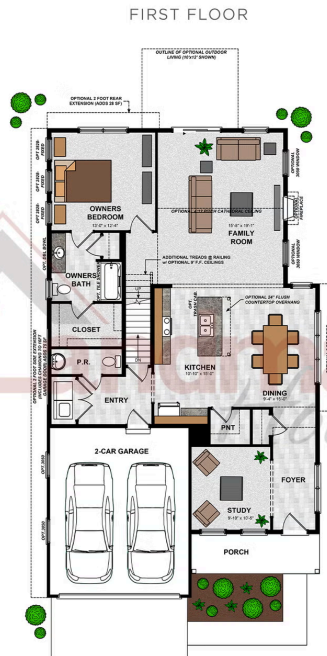

© 2026 Landmark Builders, Inc. We enforce our intellectual property rights to the fullest extent permitted by applicable law. Elevations and landscaping are artists' conceptions only. Actual construction documents take precedence over artwork. Similar photos shown are for representative purposes only. Details subject to change without notification. See Community Sales Manager for details.

Document generated 5/27/26