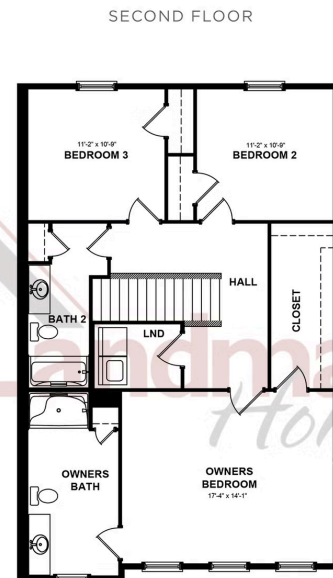

© 2026 Landmark Builders, Inc. We enforce our intellectual property rights to the fullest extent permitted by applicable law. Elevations and landscaping are artists' conceptions only. Actual construction documents take precedence over artwork. Similar photos shown are for representative purposes only. Details subject to change without notification. See Community Sales Manager for details. Document generated 6/23/26