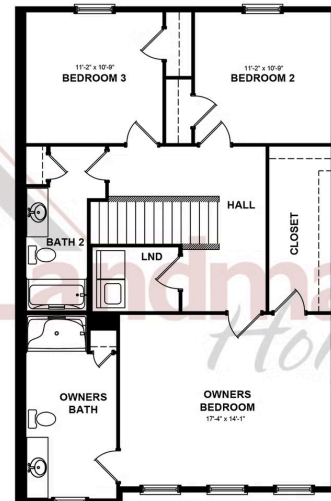

SECOND FLOOR