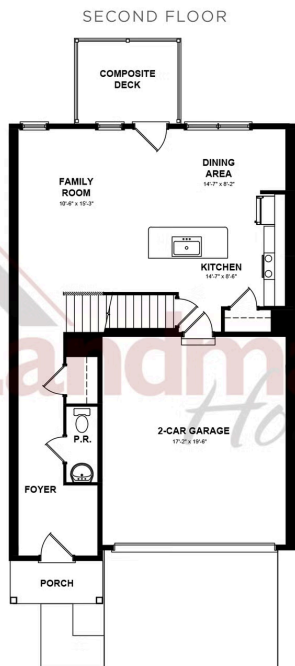

© 2026 Landmark Builders, Inc. We enforce our intellectual property rights to the fullest extent permitted by applicable law. Elevations and landscaping are artists' conceptions only. Actual construction documents take precedence over artwork. Similar photos shown are for representative purposes only. Details subject to change without notification. See Community Sales Manager for details. Document generated 6/23/26