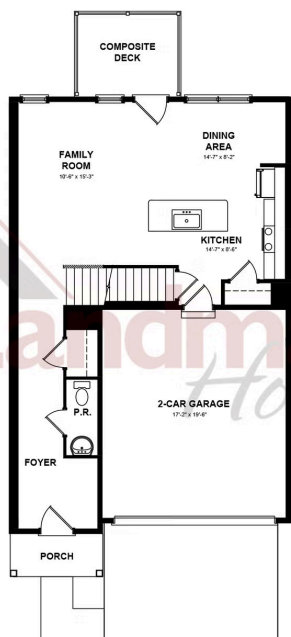

SECOND FLOOR