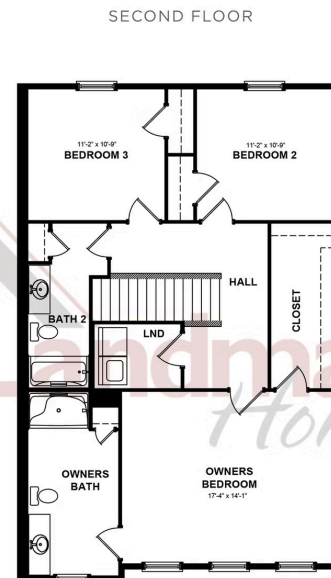

© 2026 Landmark Builders, Inc. We enforce our intellectual property rights to the fullest extent permitted by applicable law. Elevations and landscaping are artists' conceptions only. Actual construction documents take precedence over artwork. Similar photos shown are for representative purposes only. Details subject to change without notification. See Community Sales Manager for details. Document generated 6/3/26