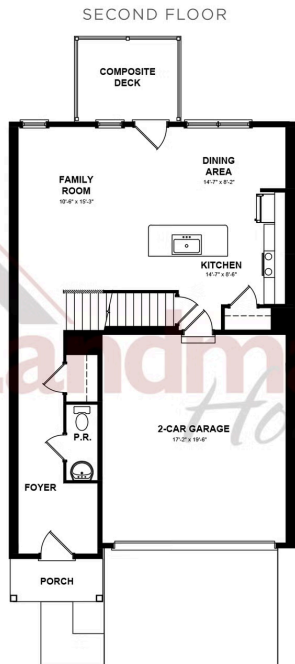

© 2026 Landmark Builders, Inc. We enforce our intellectual property rights to the fullest extent permitted by applicable law. Elevations and landscaping are artists' conceptions only. Actual construction documents take precedence over artwork. Similar photos shown are for representative purposes only. Details subject to change without notification. See Community Sales Manager for details. Document generated 6/3/26