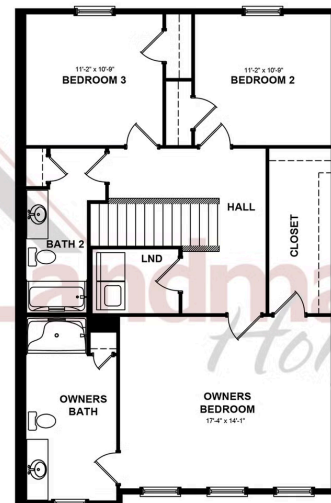

SECOND FLOOR