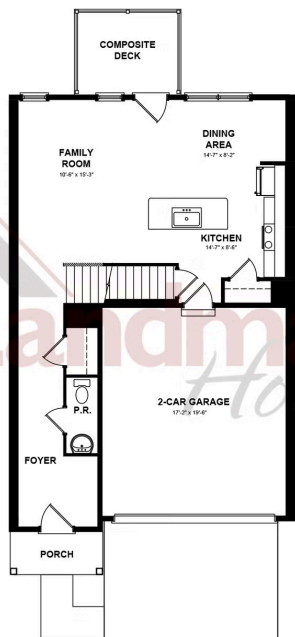

SECOND FLOOR