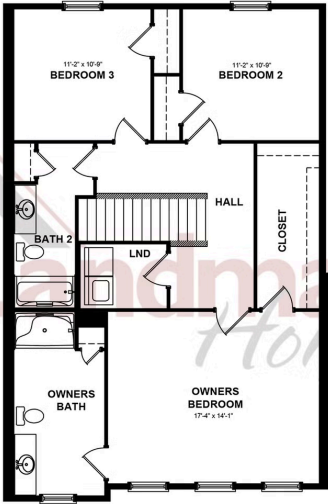

Home Priced at $382,700

MAYA

BEDROOMS: 3

BATHROOMS: 2.5

SQ FT: 1,746

Copper Ridge Townhomes | 138 Marissa Court, Newmanstown, PA 17073 | Homesite: #78

SECOND FLOOR

© 2026 Landmark Builders, Inc. We enforce our intellectual property rights to the fullest extent permitted by applicable law. Elevations and landscaping are artists' conceptions only. Actual construction documents take precedence over artwork. Similar photos shown are for representative purposes only. Details subject to change without notification. See Community Sales Manager for details.

Document generated 4/19/26