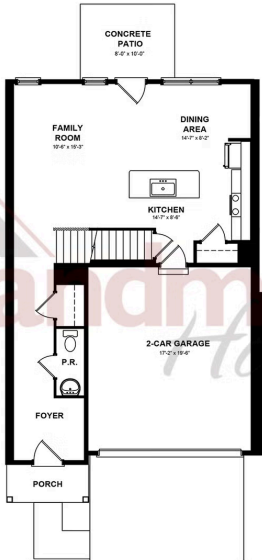

FIRST FLOOR

SECOND FLOOR