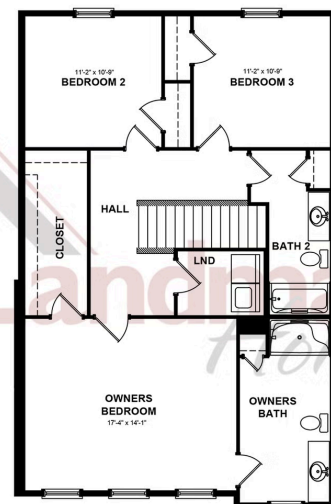

SECOND FLOOR