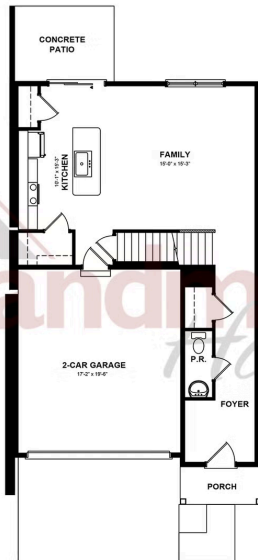

FIRST FLOOR