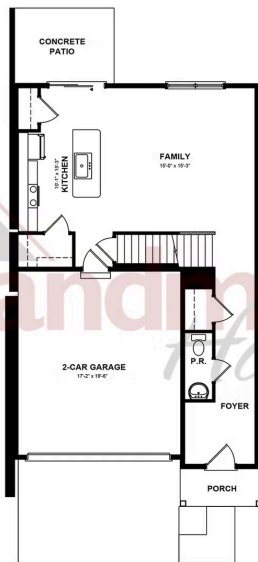

FIRST FLOOR