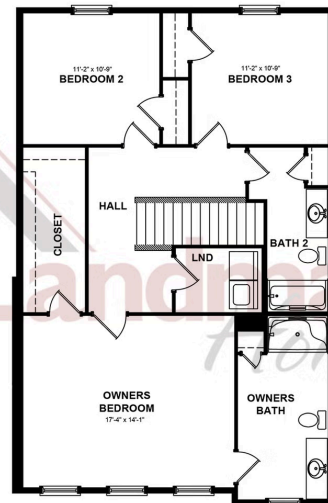

SECOND FLOOR