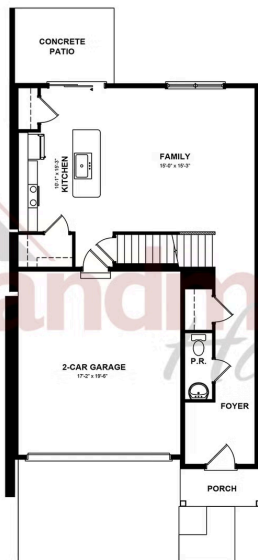

FIRST FLOOR