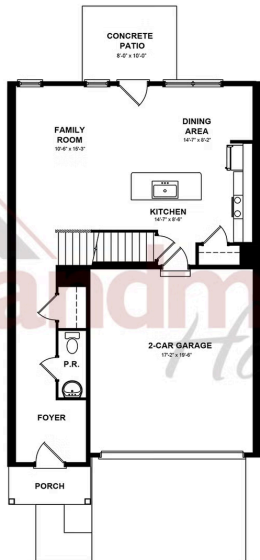

FIRST FLOOR