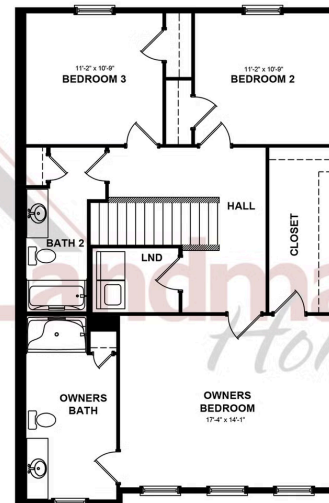

SECOND FLOOR