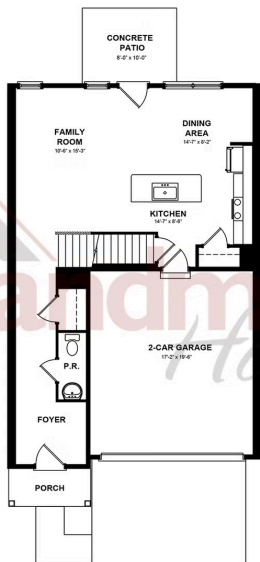

FIRST FLOOR