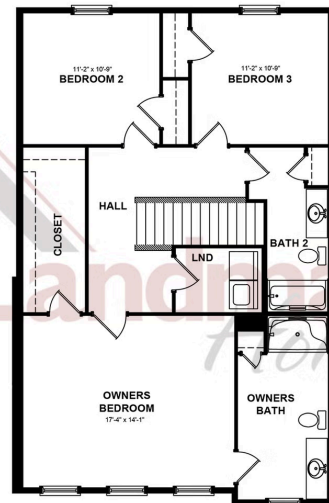

SECOND FLOOR