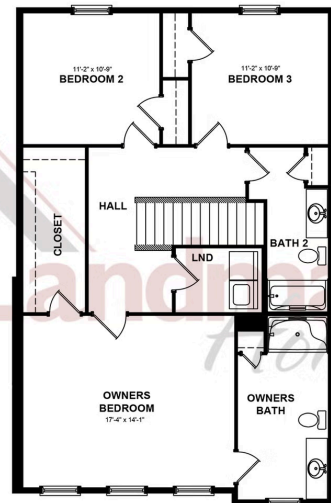

SECOND FLOOR