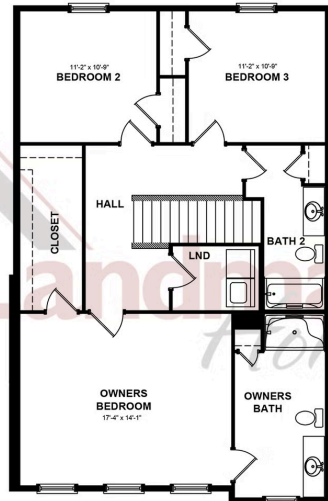

SECOND FLOOR