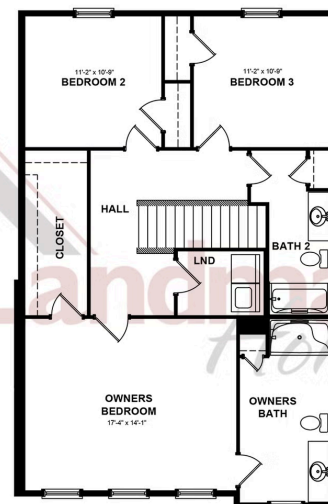

SECOND FLOOR