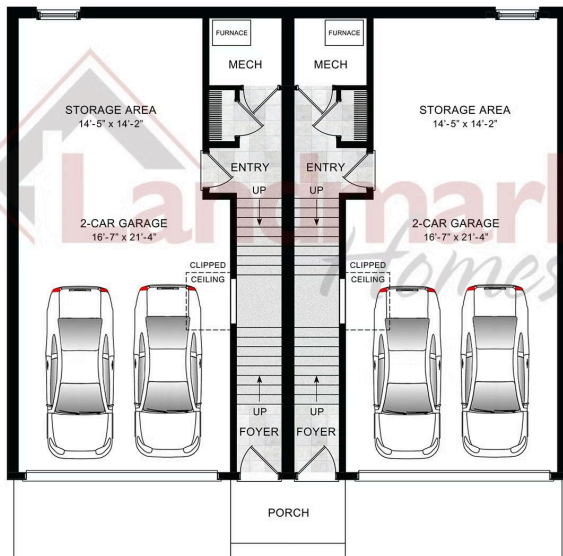

Copper Ridge Townhomes | 190 Marissa Court, Newmanstown, PA 17073 | Homesite: #104

Linden

Linden

FIRST FLOOR

Linden