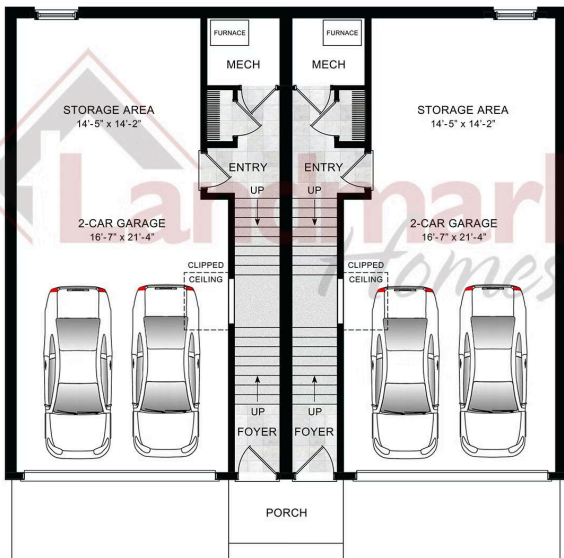

Copper Ridge Townhomes | 190 Marissa Court, Newmanstown, PA 17073 | Homesite: #104

Linden

Linden

FIRST FLOOR

Linden

OPTIONAL OUTDOOR LIVING