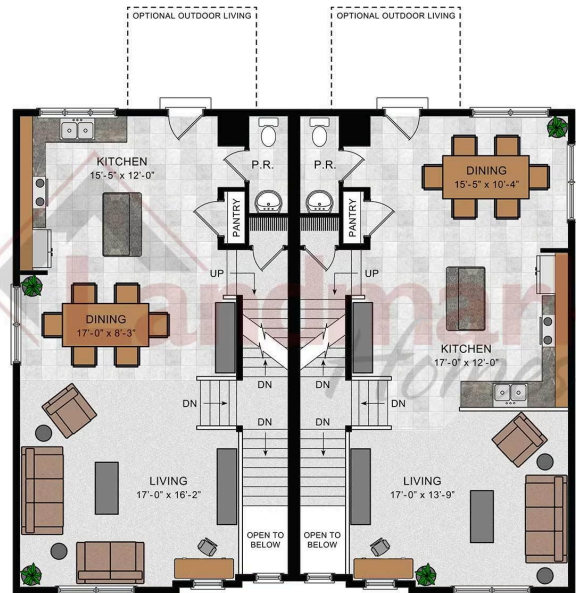

SECOND FLOOR

THIRD FLOOR

Document generated 7/5/26