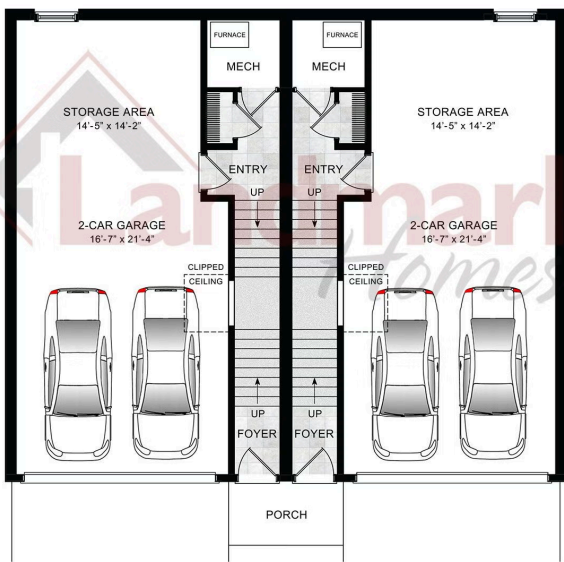

Copper Ridge Townhomes | 190 Marissa Court, Newmanstown, PA 17073 | Homesite: #104

Linden

Linden

FIRST FLOOR

Linden

OPTIONAL OUTDOOR LIVING