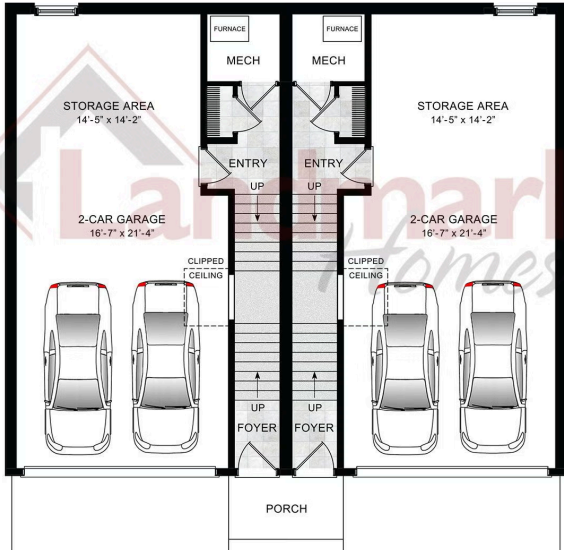

FIRST FLOOR

SECOND FLOOR

Linden

THIRD FLOOR

Document generated 5/26/26