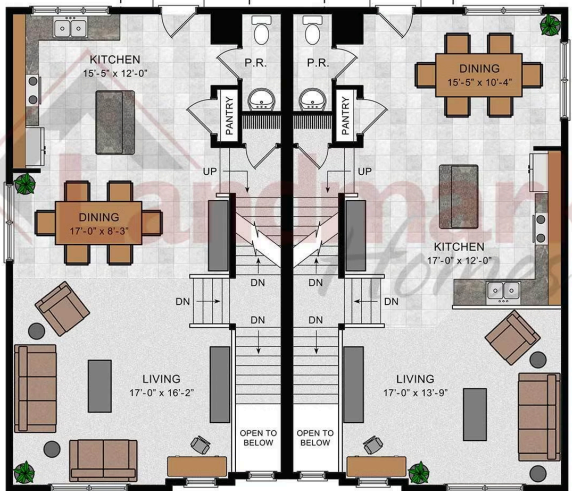

SECOND FLOOR

THIRD FLOOR

Document generated 6/15/26