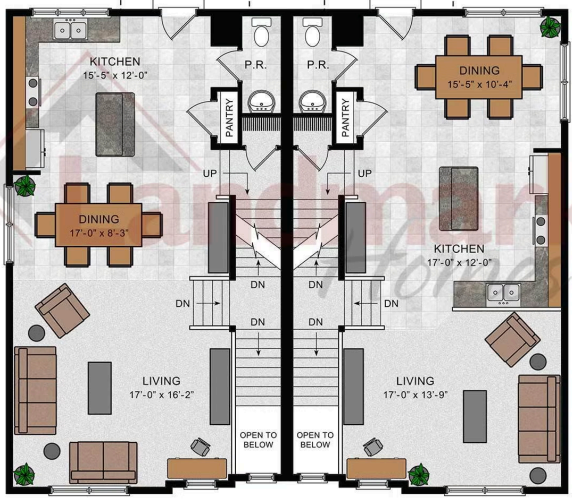

SECOND FLOOR

THIRD FLOOR

Document generated 5/6/26