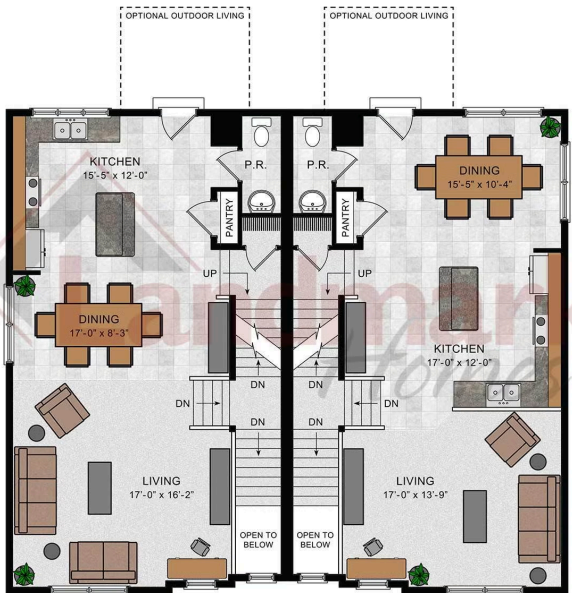

FIRST FLOOR

SECOND FLOOR

Linden

THIRD FLOOR

Document generated 5/26/26