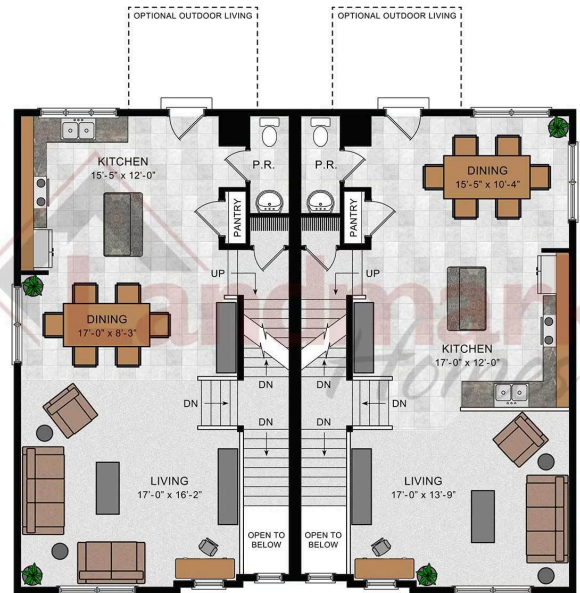

SECOND FLOOR

THIRD FLOOR

Document generated 6/15/26