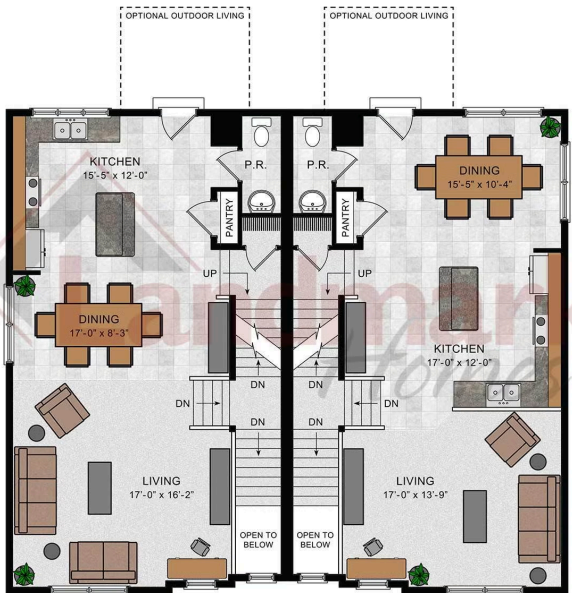

SECOND FLOOR

Linden

THIRD FLOOR

Document generated 5/26/26