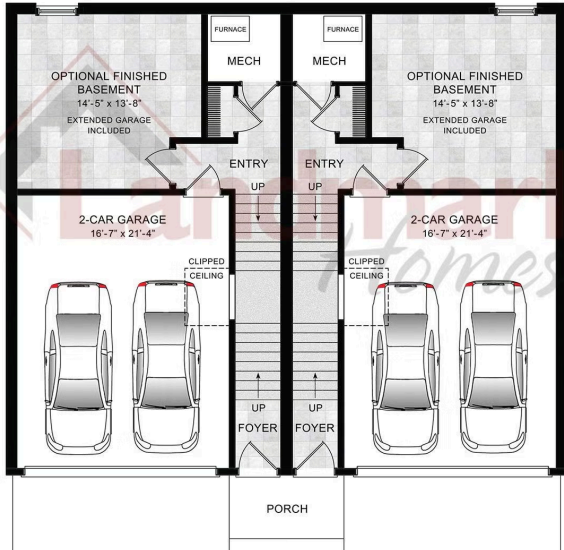

OPTIONAL FIRST FLOOR PLAN
W/ FINISHED BASEMENT

Linden

THIRD FLOOR

Document generated 5/26/26