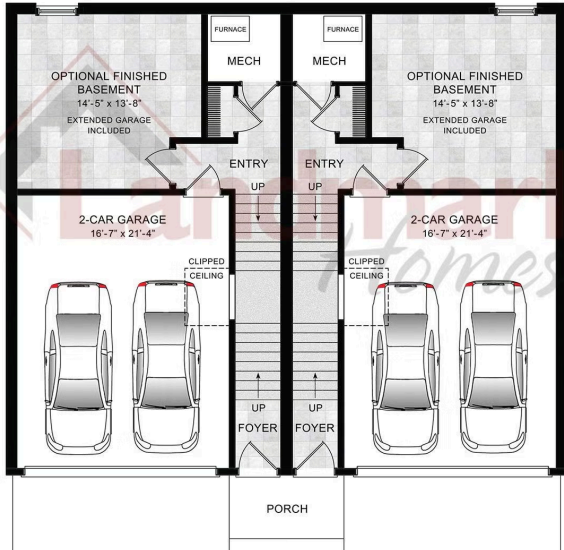

OPTIONAL FIRST FLOOR PLAN
W/ FINISHED BASEMENT

Linden