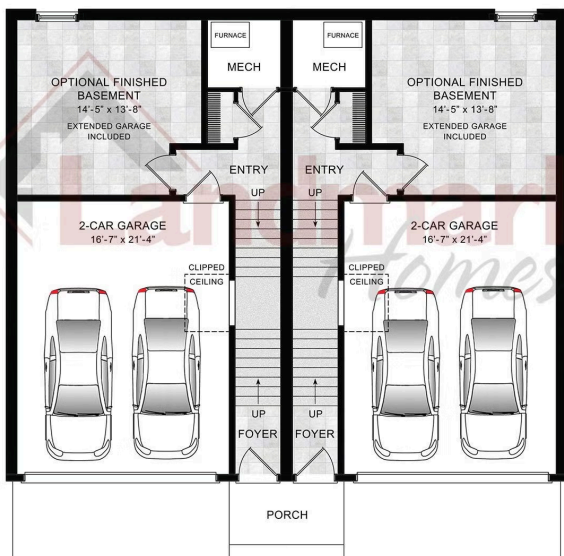

OPTIONAL FIRST FLOOR PLAN
W/ FINISHED BASEMENT

Linden