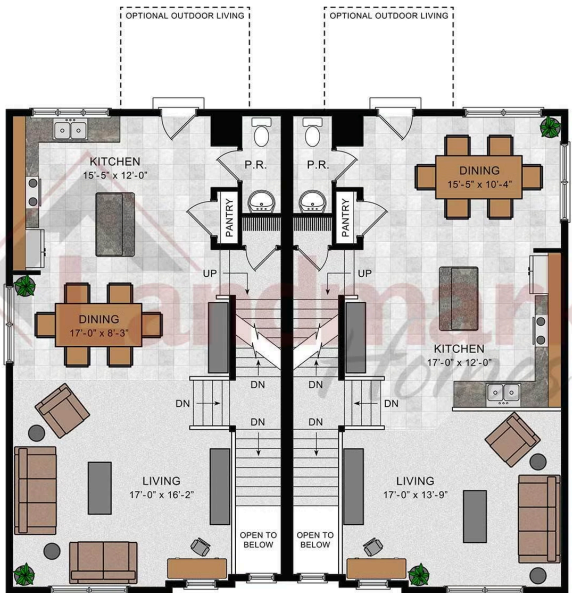

SECOND FLOOR

THIRD FLOOR

Document generated 7/5/26