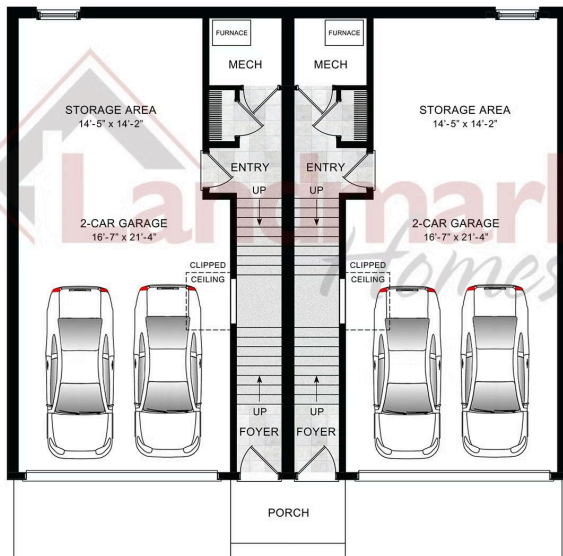

Copper Ridge Townhomes | 186 Marissa Court, Newmanstown, PA 17073 | Homesite: #102

Linden

Linden

FIRST FLOOR

Linden

OPTIONAL OUTDOOR LIVING