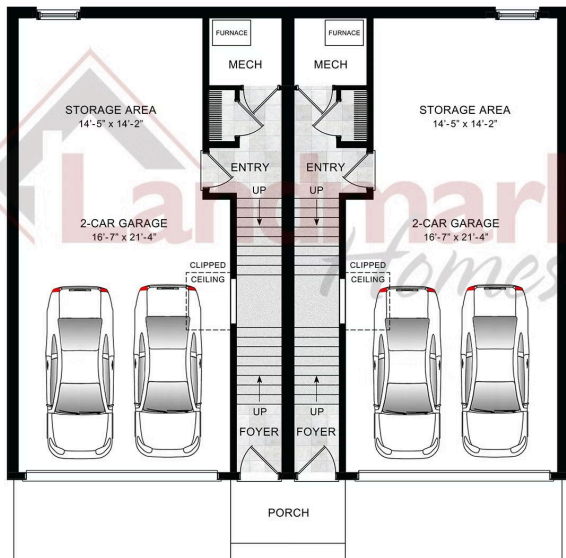

FIRST FLOOR

Linden

OPTIONAL OUTDOOR LIVING