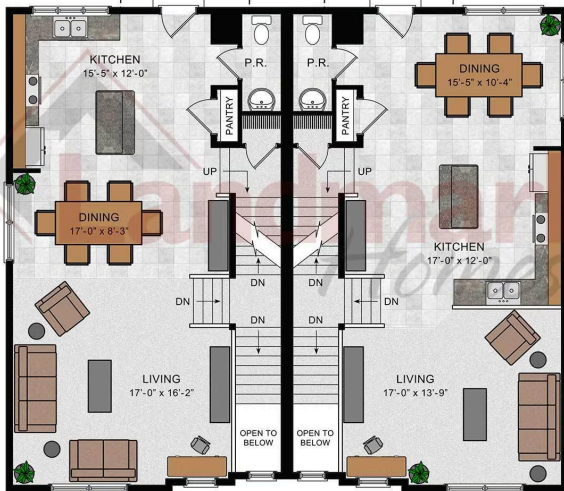

SECOND FLOOR

THIRD FLOOR

Document generated 5/6/26