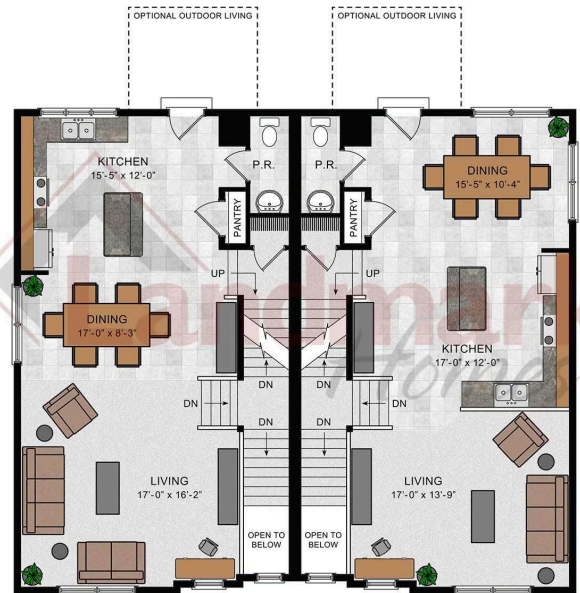

FIRST FLOOR

SECOND FLOOR

Linden

THIRD FLOOR

Document generated 6/15/26