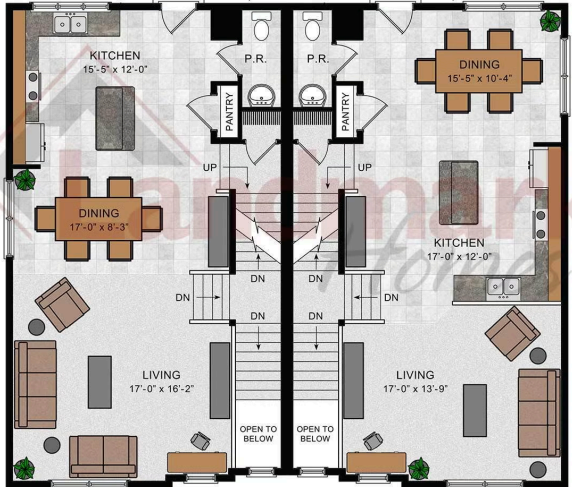

SECOND FLOOR

THIRD FLOOR

Document generated 7/5/26