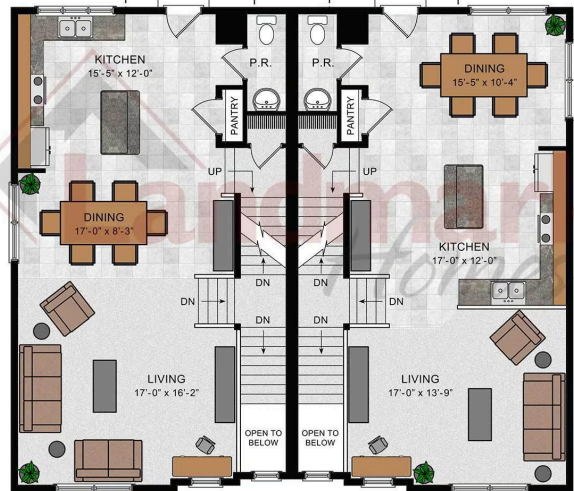

SECOND FLOOR

THIRD FLOOR

Document generated 5/26/26