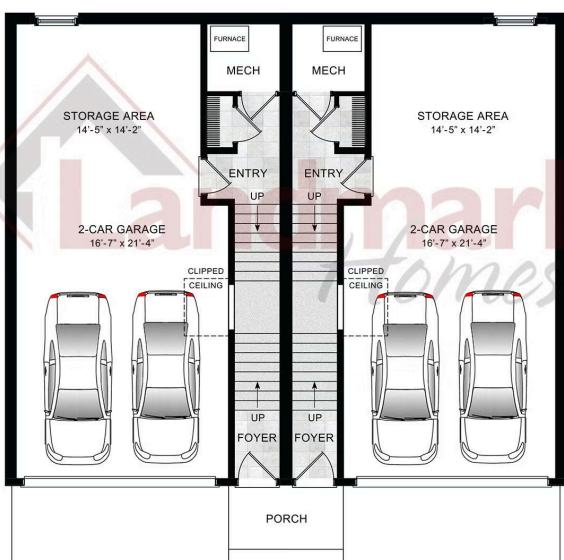

FIRST FLOOR

SECOND FLOOR

Linden

THIRD FLOOR

Document generated 6/15/26