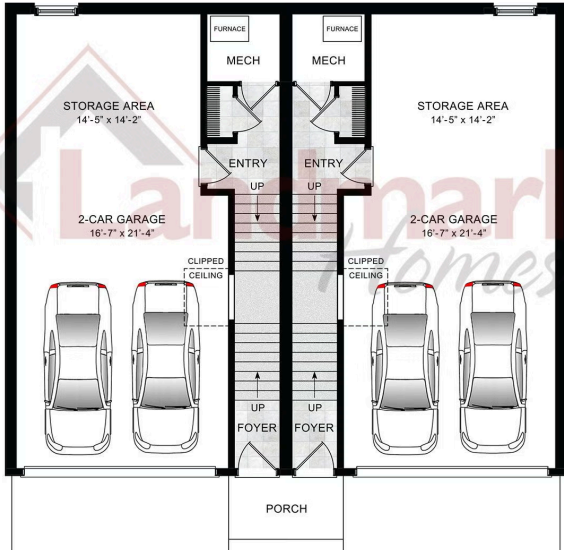

FIRST FLOOR

Linden

OPTIONAL OUTDOOR LIVING