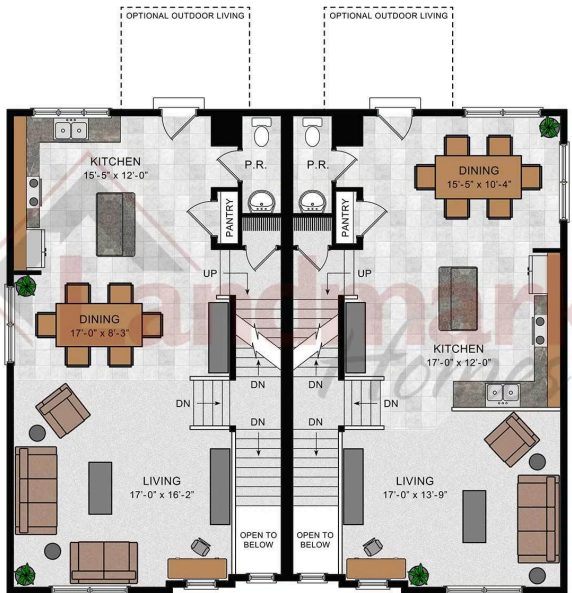

SECOND FLOOR