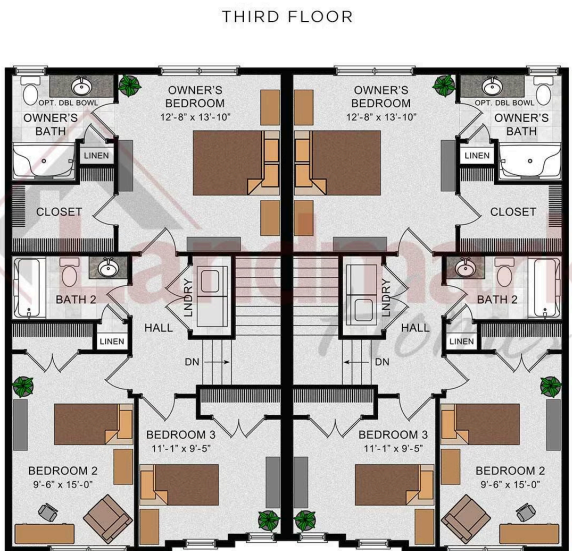

THIRD FLOOR

Linden

OPTIONAL FIRST FLOOR PLAN
W/ FINISHED BASEMENT

Document generated 5/26/26