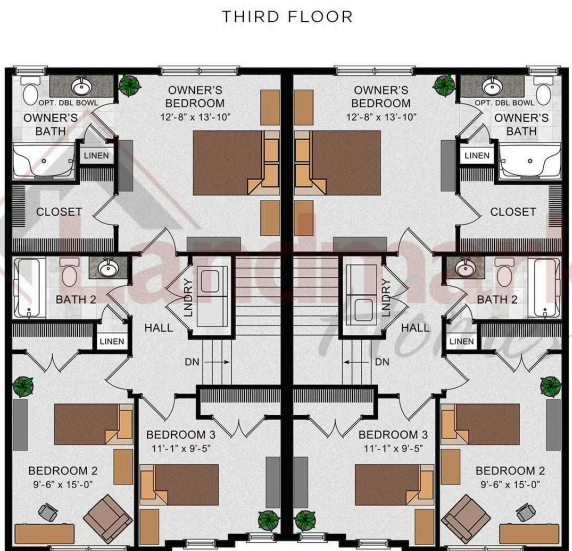

THIRD FLOOR

OPTIONAL FIRST FLOOR PLAN
W/ FINISHED BASEMENT

Document generated 6/15/26