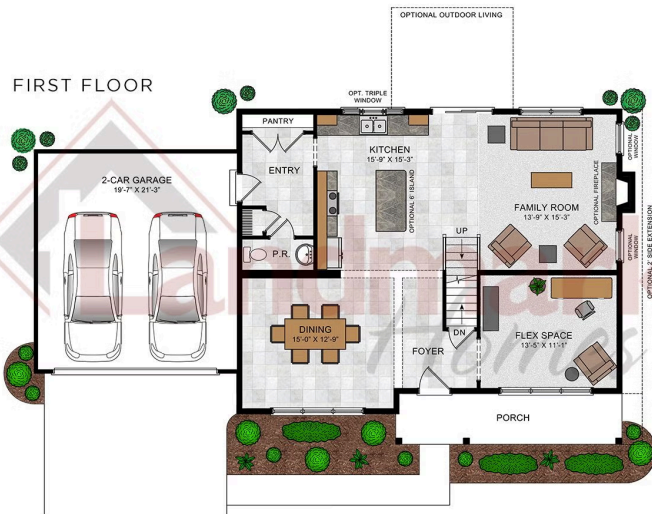

FIRST FLOOR