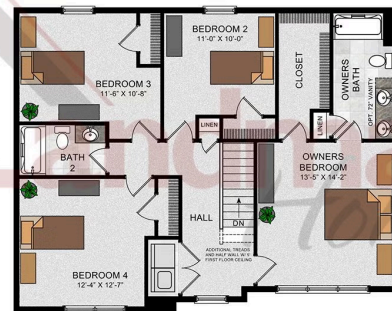

SECOND FLOOR

© 2026 Landmark Builders, Inc. We enforce our intellectual property rights to the fullest extent permitted by applicable law. Elevations and landscaping are artists' conceptions only. Actual construction documents take precedence over artwork. Similar photos shown are for representative purposes only. Details subject to change without notification. See Community Sales Manager for details. Document generated 5/15/26