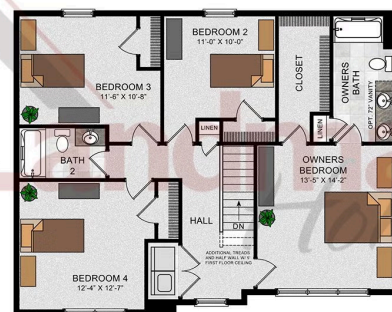

SECOND FLOOR

© 2026 Landmark Builders, Inc. We enforce our intellectual property rights to the fullest extent permitted by applicable law. Elevations and landscaping are artists' conceptions only. Actual construction documents take precedence over artwork. Similar photos shown are for representative purposes only. Details subject to change without notification. See Community Sales Manager for details.