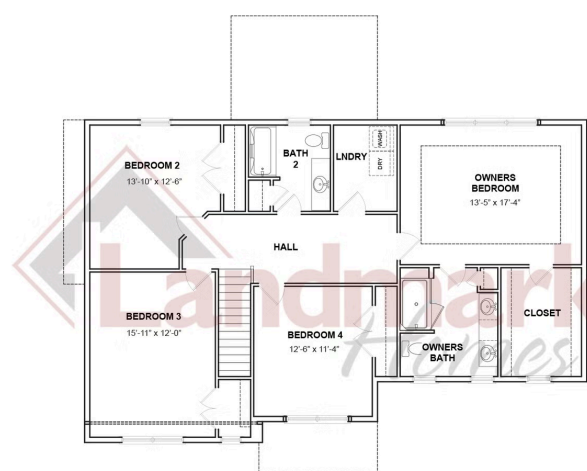

SECOND FLOOR