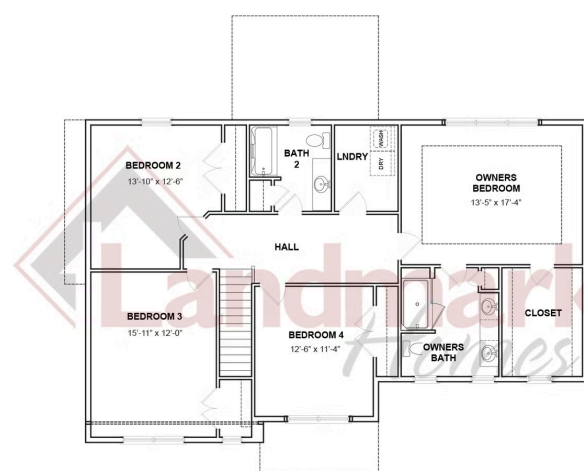

SECOND FLOOR