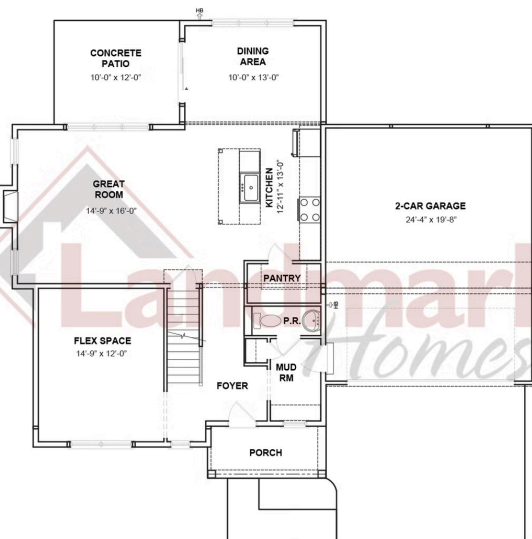

FIRST FLOOR