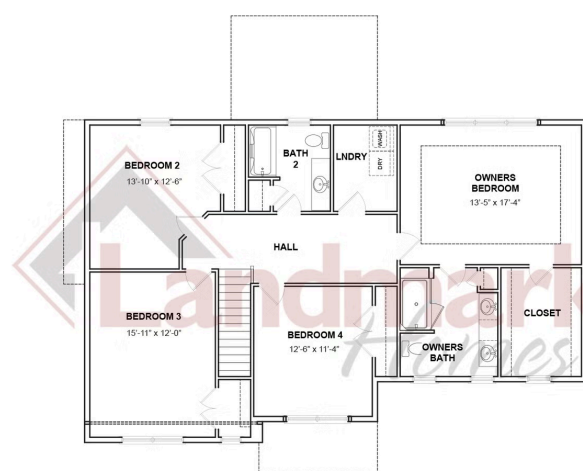

SECOND FLOOR