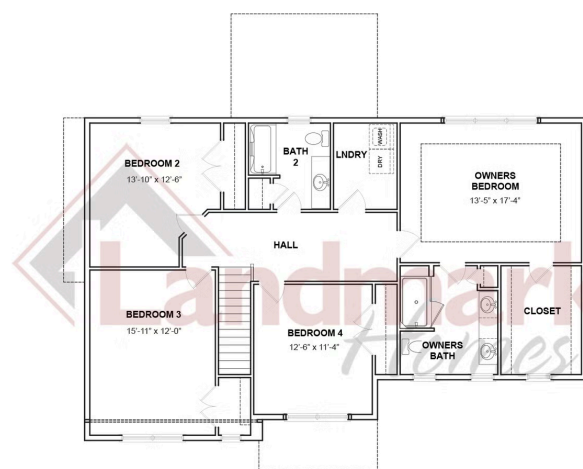

SECOND FLOOR