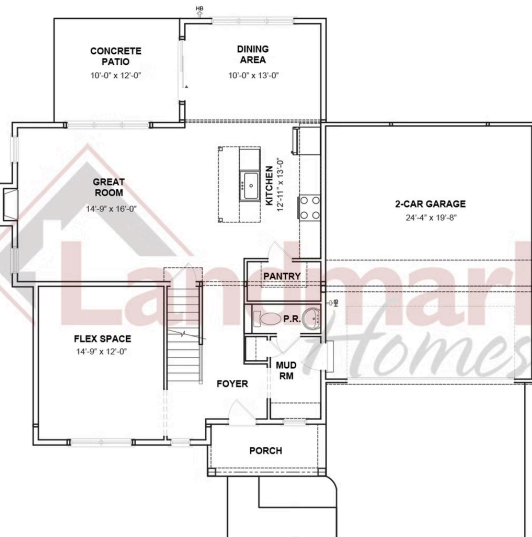

FIRST FLOOR