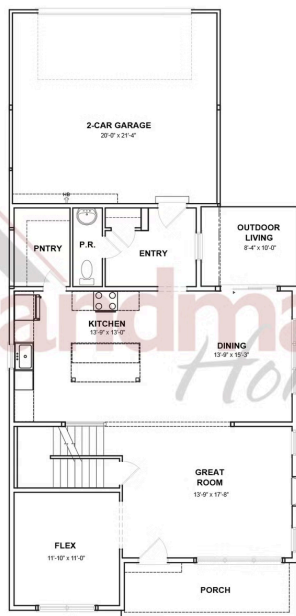

FIRST FLOOR