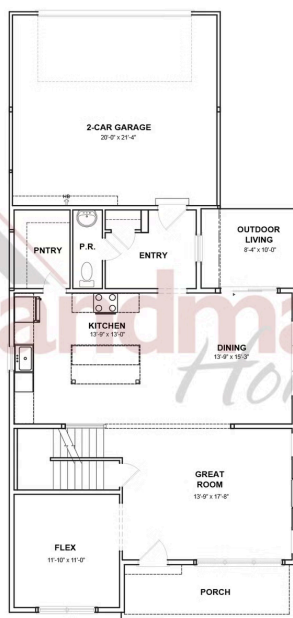

FIRST FLOOR