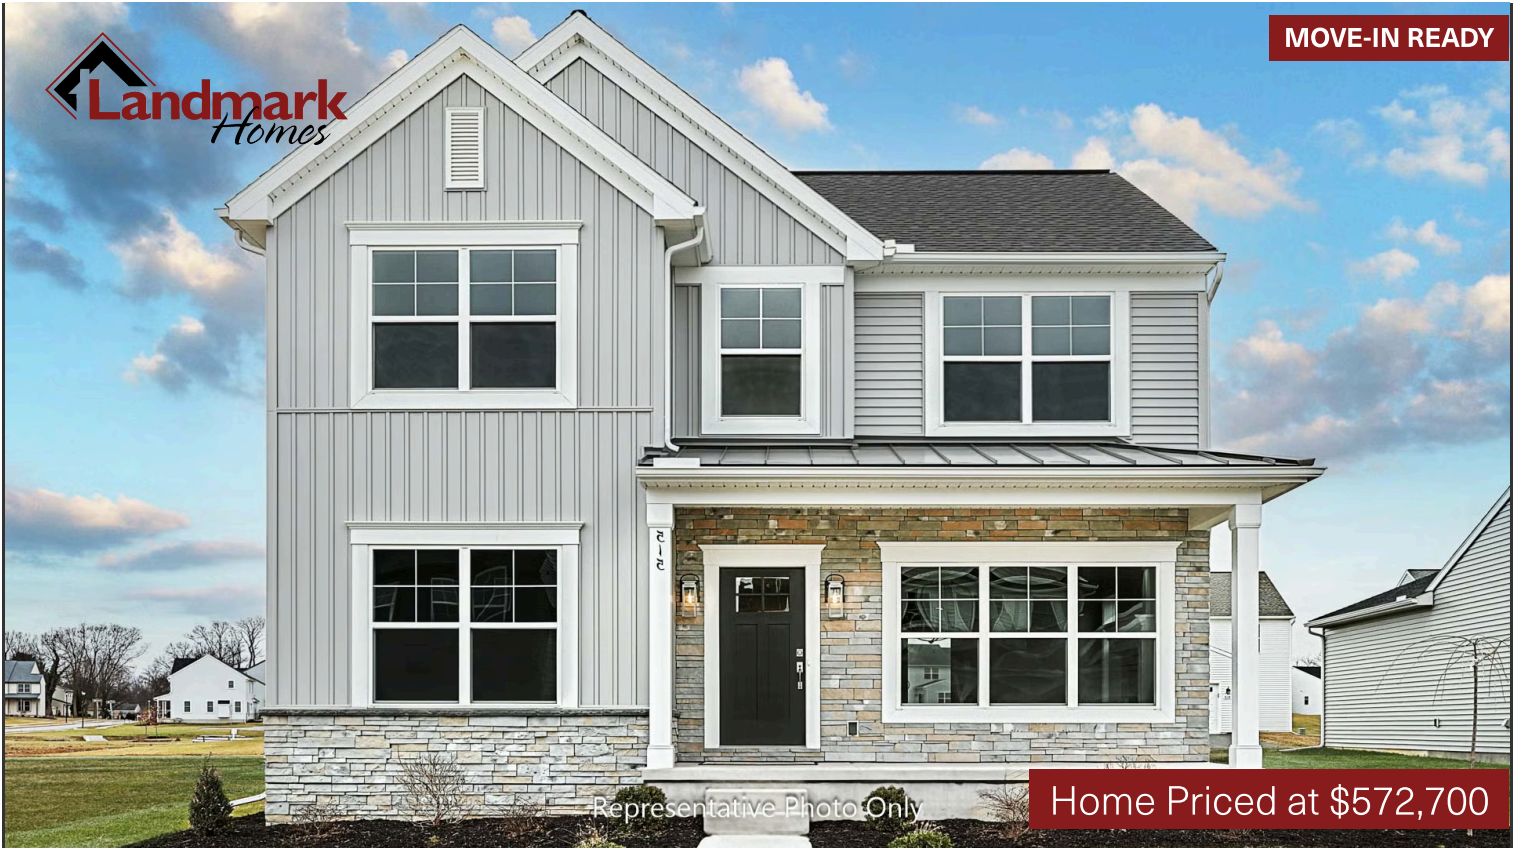

MOVE-IN READY

Representative Photo Only

Home Priced at $572,700

GRAYSON

BEDROOMS: 4

BATHROOMS: 2.5

SQ FT: 2,457

Wright's Landing at Legacy Park | 519 Charleston Drive, Mechanicsburg, PA 17055 | Homesite: #293