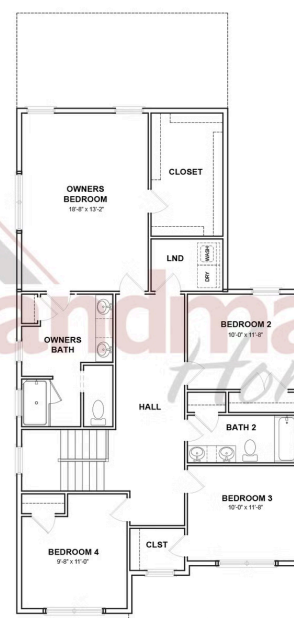

SECOND FLOOR