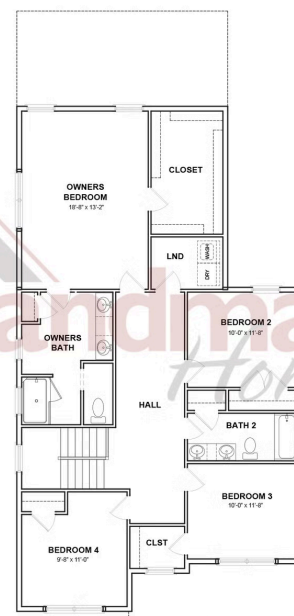

SECOND FLOOR