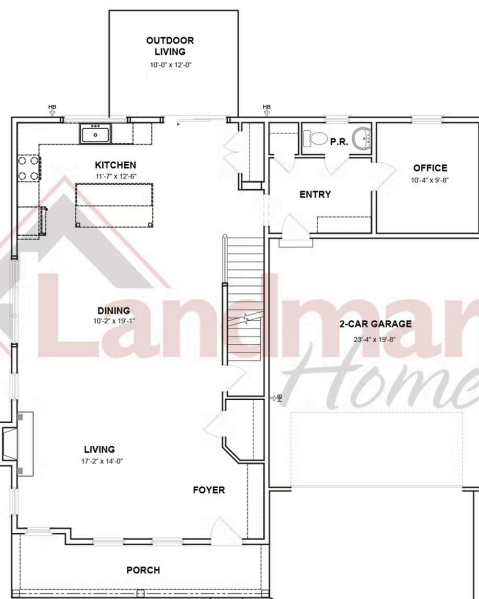

FIRST FLOOR

SECOND FLOOR