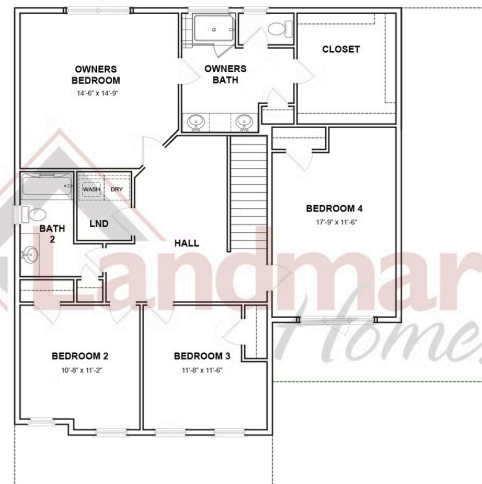

UNDER CONSTRUCTION

Home Priced at $650,400

FULTON

BEDROOMS: 4

BATHROOMS: 2.5

SQ FT: 2,491

Wright's Landing at Legacy Park | 603 Estate Drive, Mechanicsburg, PA 17055 | Homesite: #323

SECOND FLOOR

© 2026 Landmark Builders, Inc. We enforce our intellectual property rights to the fullest extent permitted by applicable law. Elevations and landscaping are artists' conceptions only. Actual construction documents take precedence over artwork. Similar photos shown are for representative purposes only. Details subject to change without notification. See Community Sales Manager for details. Document generated 4/22/26

Call/Text Randy Brewbaker at 717-587-1469

info@OwnALandmark.com

OwnALandmark.com