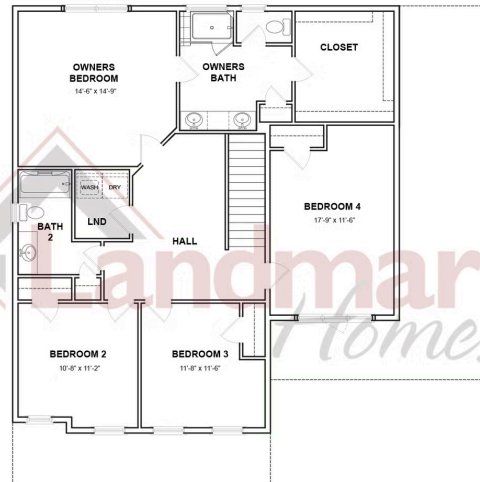

UNDER CONSTRUCTION

Home Priced at $650,400

FULTON

BEDROOMS: 4

BATHROOMS: 2.5

SQ FT: 2,491

Wright's Landing at Legacy Park | 603 Estate Drive, Mechanicsburg, PA 17055 | Homesite: #323

SECOND FLOOR

© 2026 Landmark Builders, Inc. We enforce our intellectual property rights to the fullest extent permitted by applicable law. Elevations and landscaping are artists' conceptions only. Actual construction documents take precedence over artwork. Similar photos shown are for representative purposes only. Details subject to change without notification. See Community Sales Manager for details.

Document generated 6/1/26