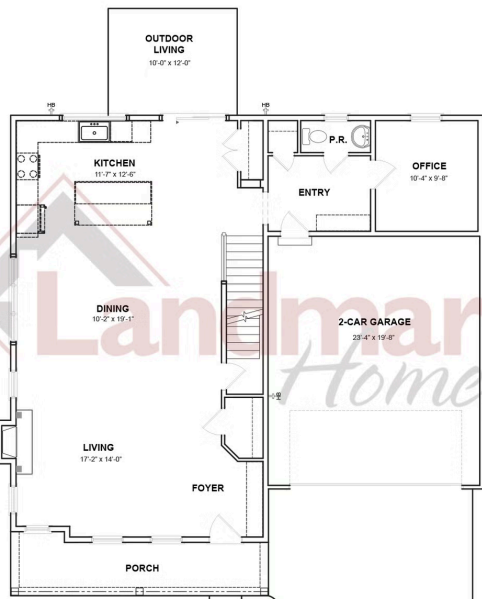

FIRST FLOOR

SECOND FLOOR