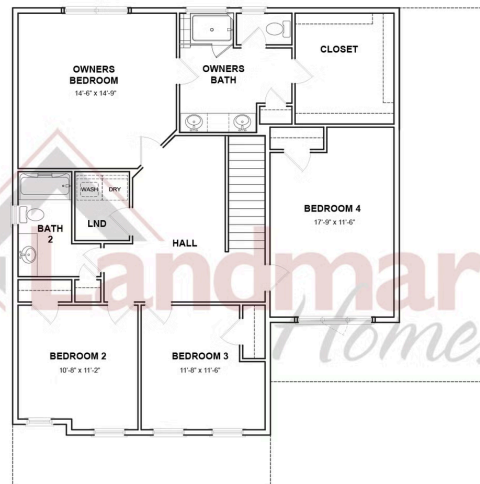

MOVE-IN READY

Home Priced at $650,400

FULTON

BEDROOMS: 4

BATHROOMS: 2.5

SQ FT: 2,491

Wright's Landing at Legacy Park | 603 Estate Drive, Mechanicsburg, PA 17055 | Homesite: #323

SECOND FLOOR

© 2026 Landmark Builders, Inc. We enforce our intellectual property rights to the fullest extent permitted by applicable law. Elevations and landscaping are artists' conceptions only. Actual construction documents take precedence over artwork. Similar photos shown are for representative purposes only. Details subject to change without notification. See Community Sales Manager for details. Document generated 6/21/26

Call/Text Randy Brewbaker at 717-587-1469

info@OwnALandmark.com

OwnALandmark.com