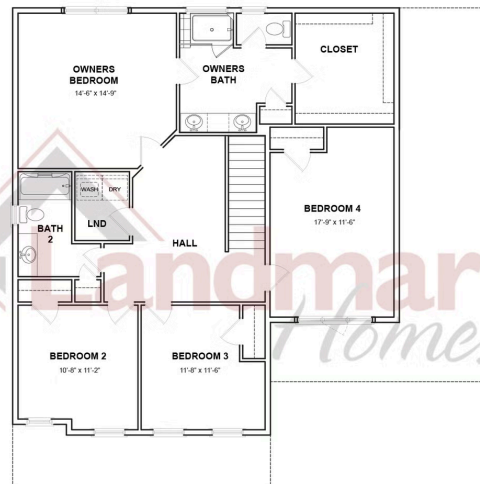

Home Priced at $650,400

FULTON   **BEDROOMS: 4**   **BATHROOMS: 2.5**   **SQ FT: 2,491**

Wright's Landing at Legacy Park | 603 Estate Drive, Mechanicsburg, PA 17055 | Homesite: #323

SECOND FLOOR

© 2026 Landmark Builders, Inc. We enforce our intellectual property rights to the fullest extent permitted by applicable law. Elevations and landscaping are artists' conceptions only. Actual construction documents take precedence over artwork. Similar photos shown are for representative purposes only. Details subject to change without notification. See Community Sales Manager for details. Document generated 5/12/26