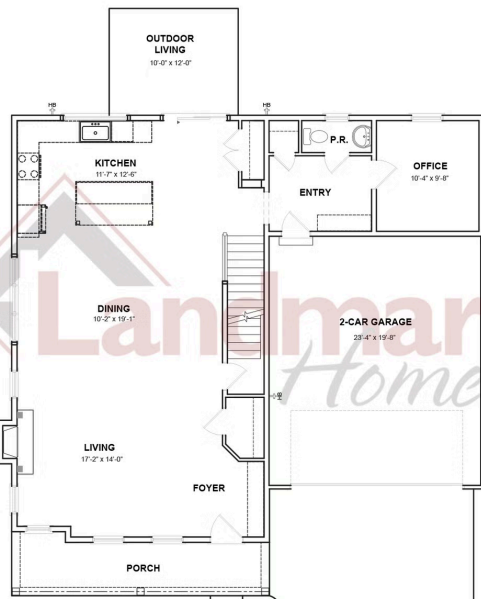

FIRST FLOOR

SECOND FLOOR