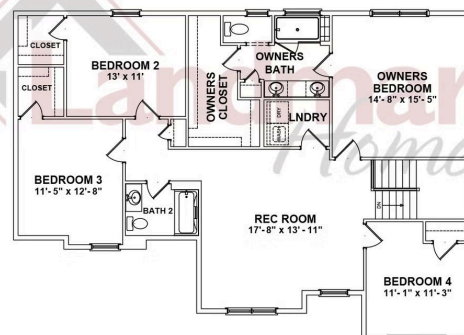

© 2026 Landmark Builders, Inc. We enforce our intellectual property rights to the fullest extent permitted by applicable law. Elevations and landscaping are artists' conceptions only. Actual construction documents take precedence over artwork. Similar photos shown are for representative purposes only. Details subject to change without notification. See Community Sales Manager for details. Document generated 4/24/26