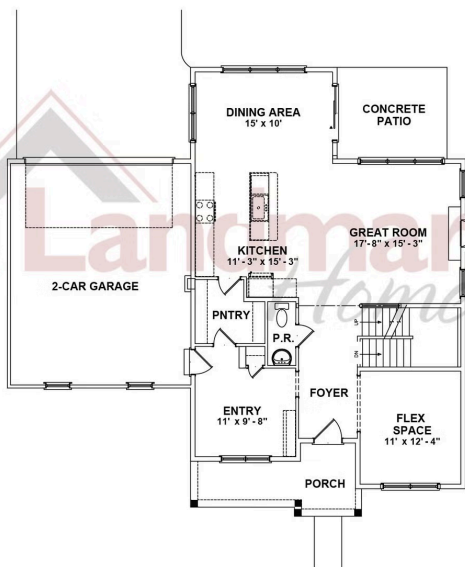

FIRST FLOOR

© 2026 Landmark Builders, Inc. We enforce our intellectual property rights to the fullest extent permitted by applicable law. Elevations and landscaping are artists' conceptions only. Actual construction documents take precedence over artwork. Similar photos shown are for representative purposes only. Details subject to change without notification. See Community Sales Manager for details. Document generated 4/24/26