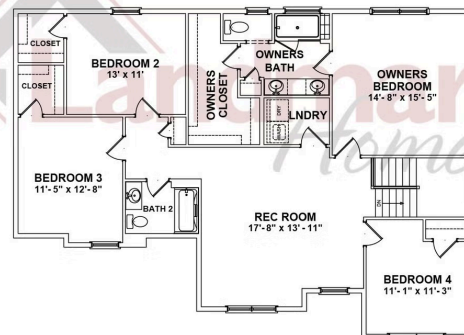

© 2026 Landmark Builders, Inc. We enforce our intellectual property rights to the fullest extent permitted by applicable law. Elevations and landscaping are artists' conceptions only. Actual construction documents take precedence over artwork. Similar photos shown are for representative purposes only. Details subject to change without notification. See Community Sales Manager for details.

Document generated 6/23/26