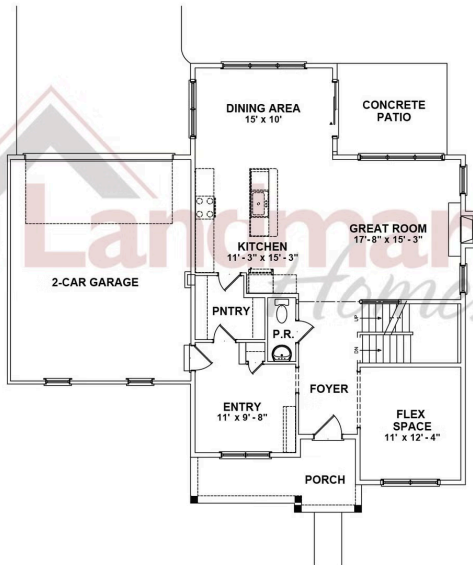

FIRST FLOOR

© 2026 Landmark Builders, Inc. We enforce our intellectual property rights to the fullest extent permitted by applicable law. Elevations and landscaping are artists' conceptions only. Actual construction documents take precedence over artwork. Similar photos shown are for representative purposes only. Details subject to change without notification. See Community Sales Manager for details. Document generated 5/14/26