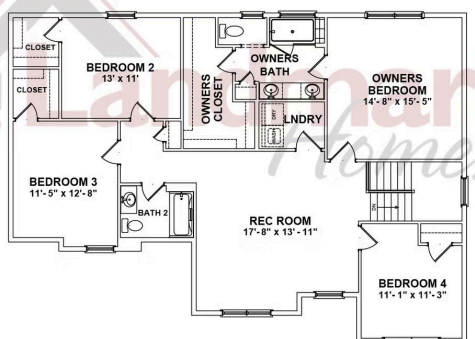

© 2026 Landmark Builders, Inc. We enforce our intellectual property rights to the fullest extent permitted by applicable law. Elevations and landscaping are artists' conceptions only. Actual construction documents take precedence over artwork. Similar photos shown are for representative purposes only. Details subject to change without notification. See Community Sales Manager for details. Document generated 5/14/26