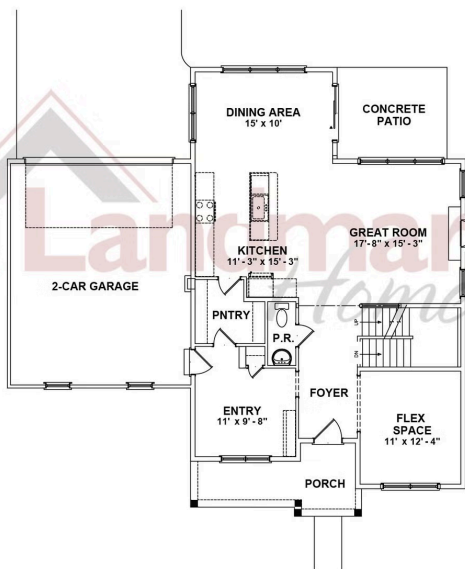

FIRST FLOOR

© 2026 Landmark Builders, Inc. We enforce our intellectual property rights to the fullest extent permitted by applicable law. Elevations and landscaping are artists' conceptions only. Actual construction documents take precedence over artwork. Similar photos shown are for representative purposes only. Details subject to change without notification. See Community Sales Manager for details.

Document generated 6/23/26