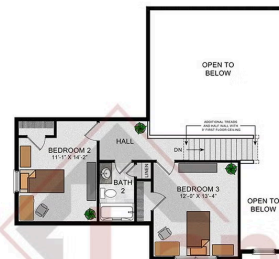

SECOND FLOOR

OPT. SECOND FLOOR W/ BEDROOM 4