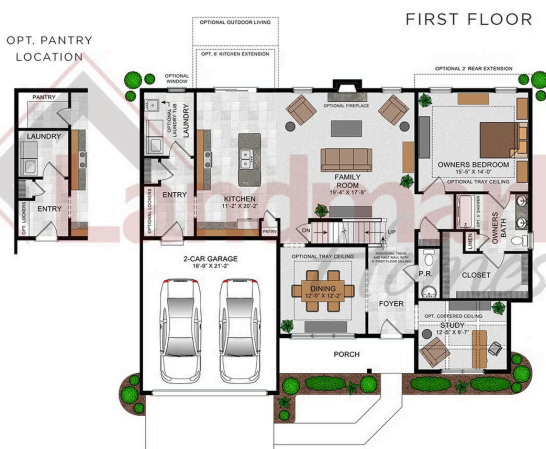

Home Priced at $654,900

HUNTER

BEDROOMS: 4

BATHROOMS: 2.5

SQ FT: 2,573

Trindle Place | 101 Kensington Place, Mechanicsburg, PA 17050 | Homesite: #29

Hunter

Hunter

© 2026 Landmark Builders, Inc. We enforce our intellectual property rights to the fullest extent permitted by applicable law. Elevations and landscaping are artists' conceptions only. Actual construction documents take precedence over artwork. Similar photos shown are for representative purposes only. Details subject to change without notification. See Community Sales Manager for details.