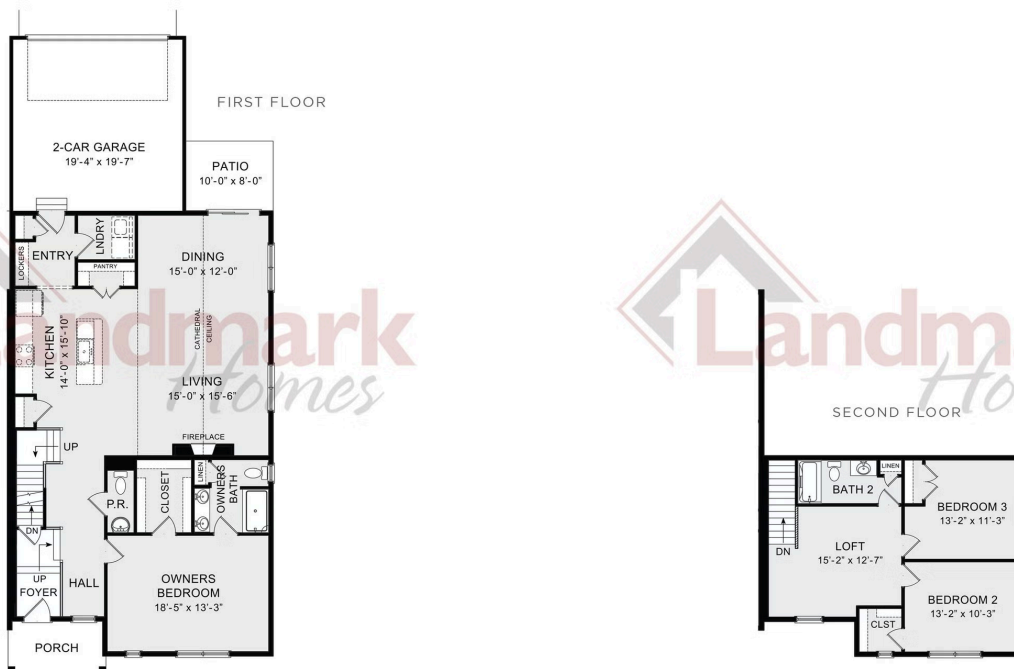

© 2026 Landmark Builders, Inc. We enforce our intellectual property rights to the fullest extent permitted by applicable law. Elevations and landscaping are artists' conceptions only. Actual construction documents take precedence over artwork. Similar photos shown are for representative purposes only. Details subject to change without notification. See Community Sales Manager for details. Document generated 4/28/26

Call/Text Joel White at 717-406-7911

info@OwnALandmark.com

OwnALandmark.com