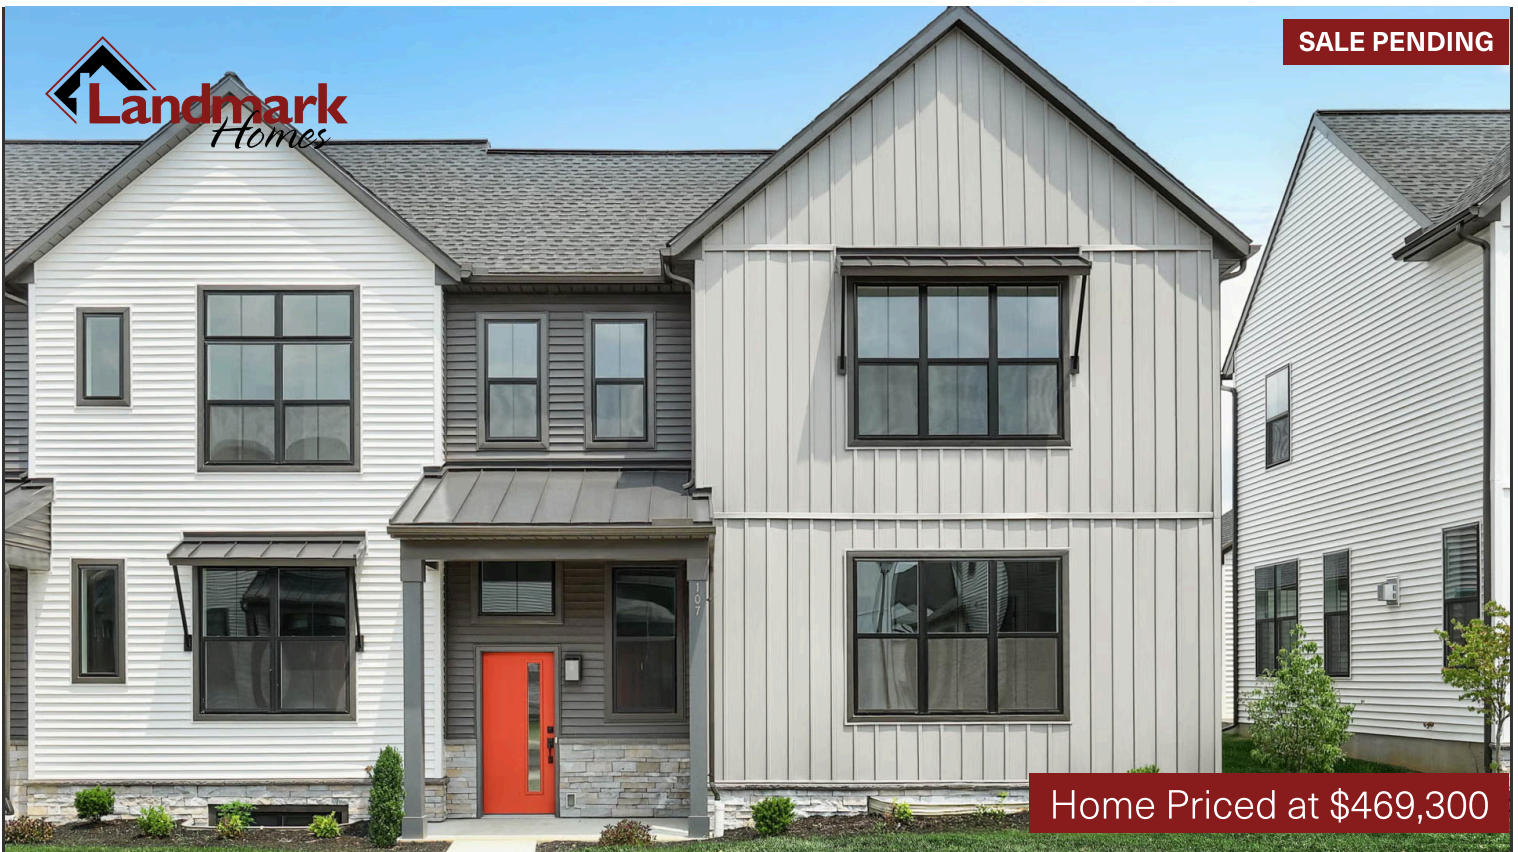

SALE PENDING

Home Priced at $469,300

SUTTON

BEDROOMS: 3

BATHROOMS: 2.5

SQ FT: 2,136

Madison Court at Legacy Park | 107 Madison Drive, Mechanicsburg, PA 17055 | Homesite: #243