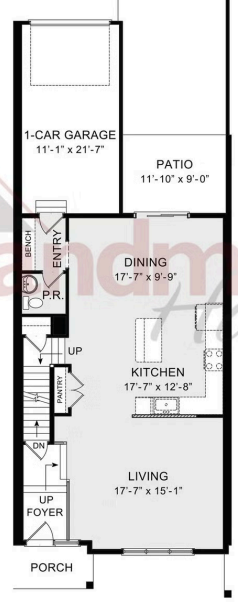

FIRST FLOOR