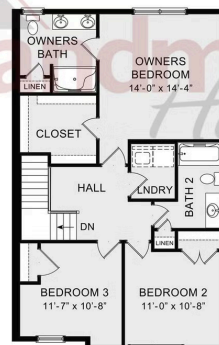

SECOND FLOOR