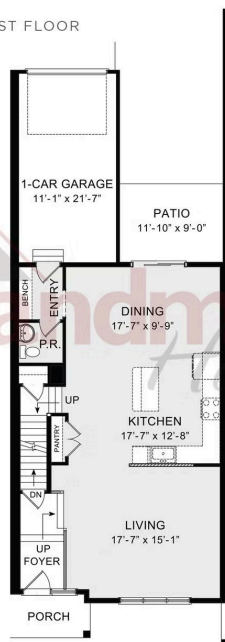

FIRST FLOOR