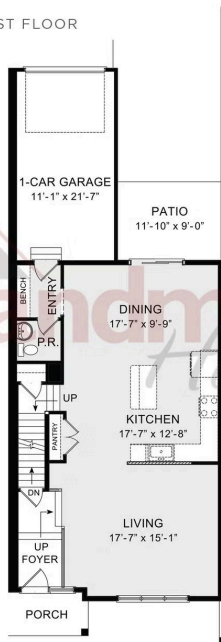

FIRST FLOOR