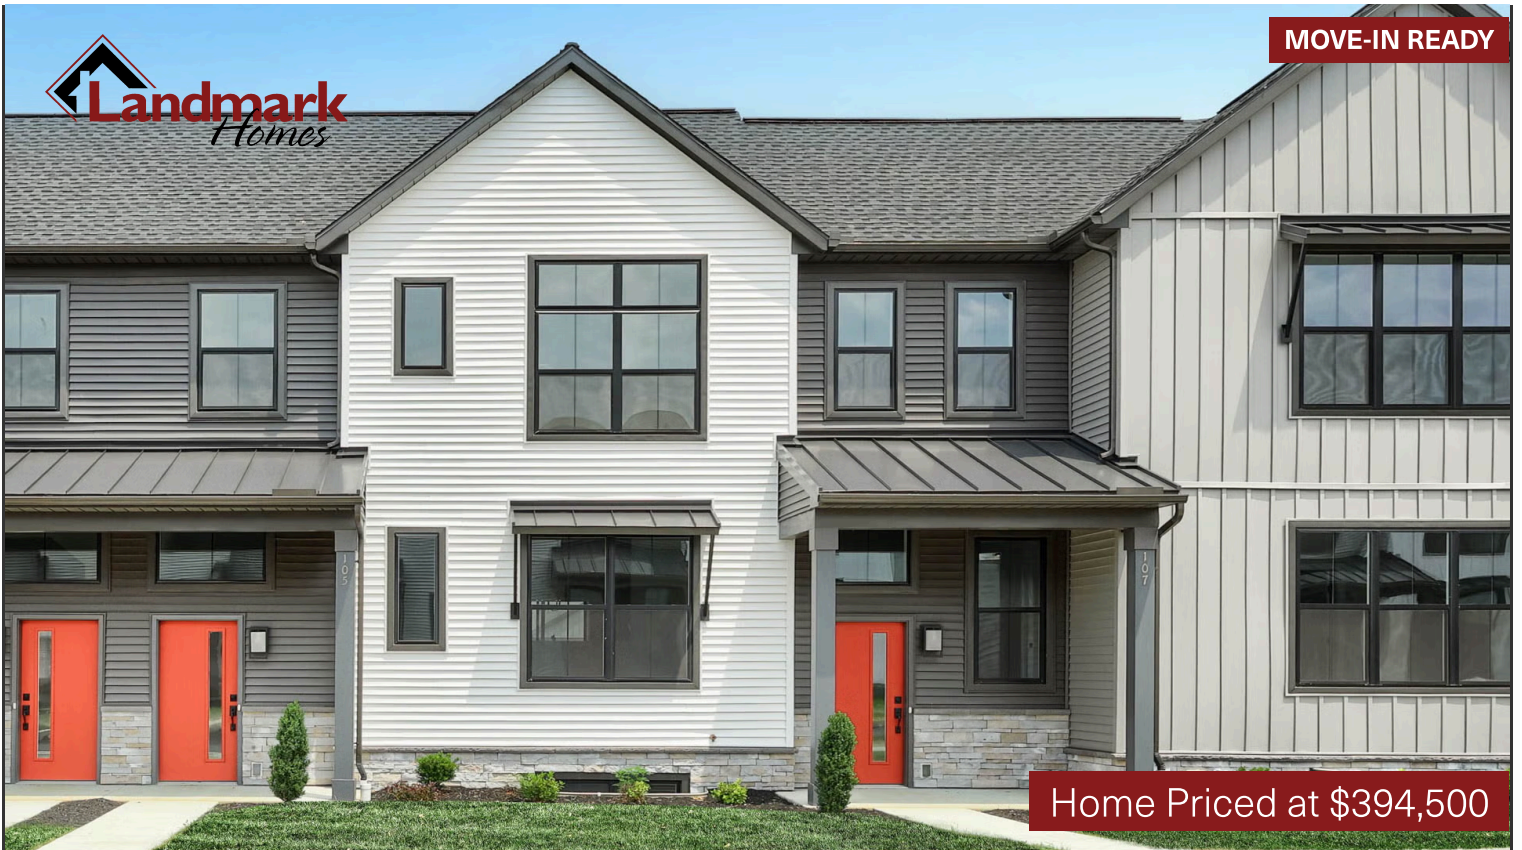

MOVE-IN READY

Home Priced at $394,500

PALMER

BEDROOMS: 3

BATHROOMS: 2.5

SQ FT: 1,856

Madison Court at Legacy Park | 105 Madison Drive, Mechanicsburg, PA 17055 | Homesite: #242