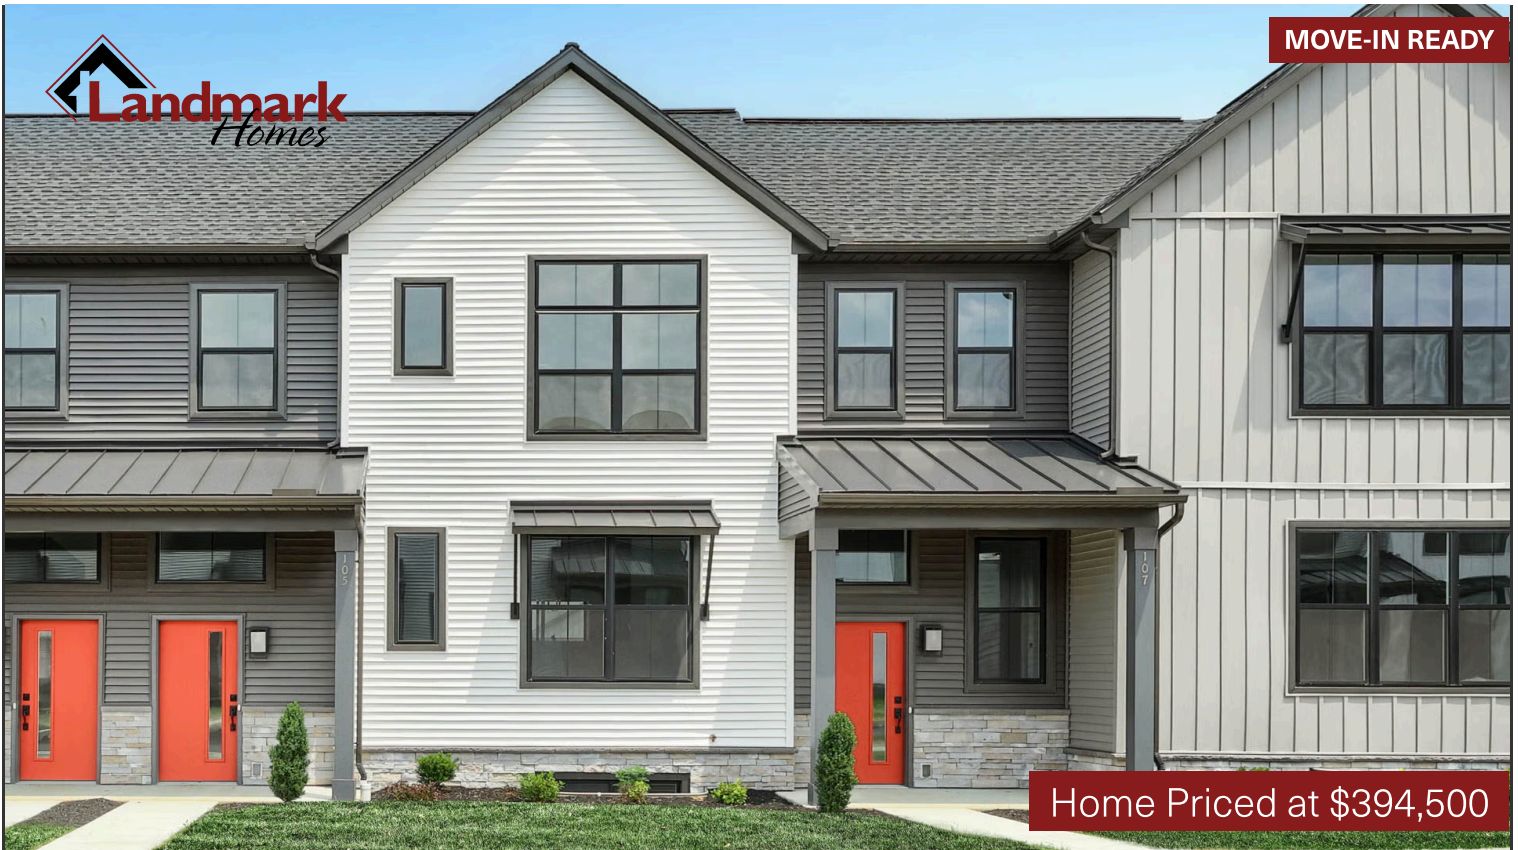

MOVE-IN READY

Home Priced at $394,500

PALMER

BEDROOMS: 3

BATHROOMS: 2.5

SQ FT: 1,856

Madison Court at Legacy Park | 105 Madison Drive, Mechanicsburg, PA 17055 | Homesite: #242