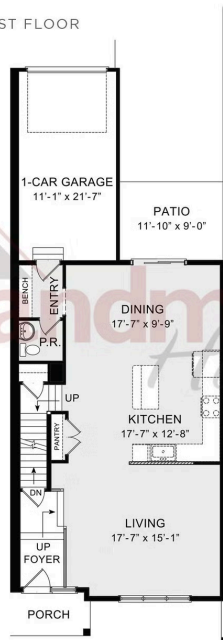

FIRST FLOOR