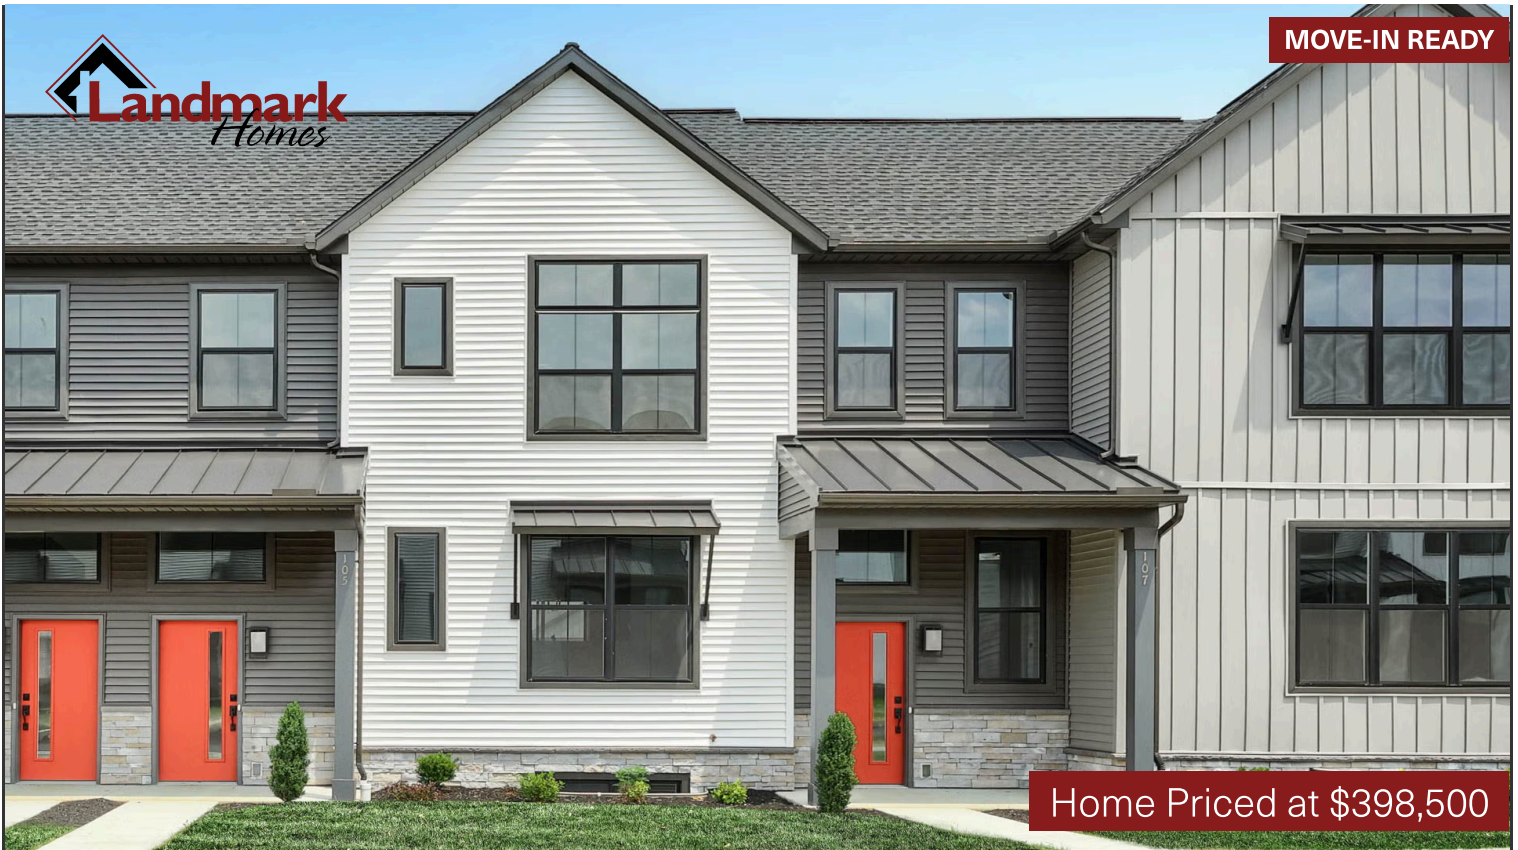

MOVE-IN READY

Home Priced at $398,500

PALMER

BEDROOMS: 3

BATHROOMS: 2.5

SQ FT: 1,856

Madison Court at Legacy Park | 105 Madison Drive, Mechanicsburg, PA 17055 | Homesite: #242