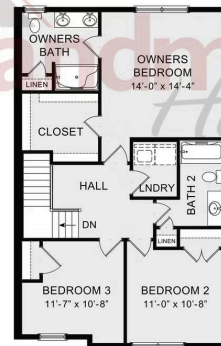

SECOND FLOOR