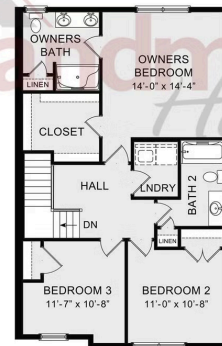

SECOND FLOOR