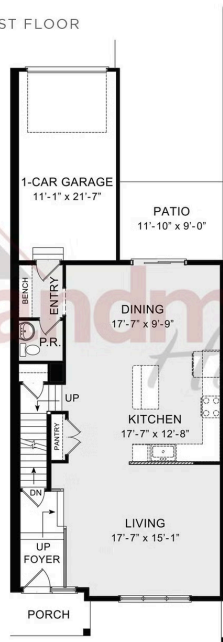

FIRST FLOOR