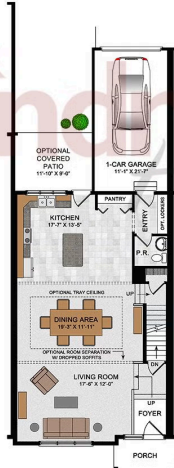

FIRST FLOOR

SECOND FLOOR