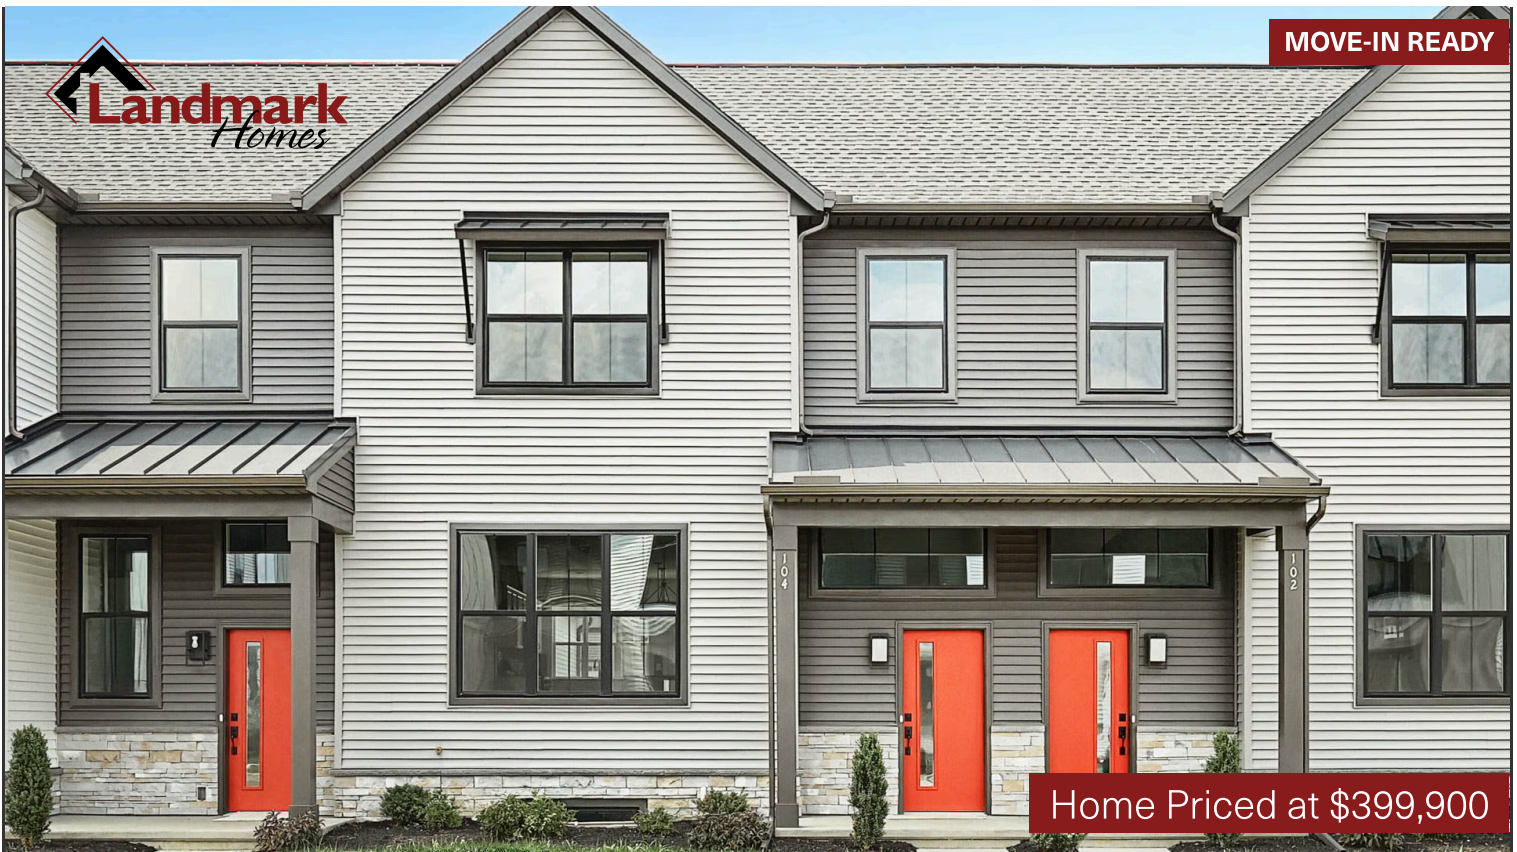

MOVE-IN READY

Home Priced at $399,900

PALMER

BEDROOMS: 3

BATHROOMS: 2.5

SQ FT: 1,856

Madison Court at Legacy Park | 104 Madison Drive, Mechanicsburg, PA 17055 | Homesite: #194

Palmer

OPTIONAL FIRST FLOOR PLAN

FIRST FLOOR