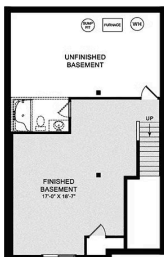

OPTIONAL FINISHED BASEMENT PLAN