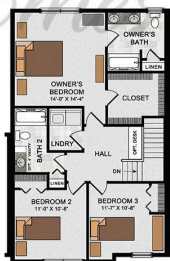

MOVE-IN READY

Home Priced at $399,900

PALMER

BEDROOMS: 3

BATHROOMS: 2.5

SQ FT: 1,856

Madison Court at Legacy Park | 104 Madison Drive, Mechanicsburg, PA 17055 | Homesite: #194

Palmer

OPTIONAL FIRST FLOOR PLAN

FIRST FLOOR

SECOND FLOOR

OPTIONAL FINISHED BASEMENT PLAN

© 2026 Landmark Builders, Inc. We enforce our intellectual property rights to the fullest extent permitted by applicable law. Elevations and landscaping are artists' conceptions only. Actual construction documents take precedence over artwork. Similar photos shown are for representative purposes only. Details subject to change without notification. See Community Sales Manager for details.

Document generated 5/14/26

Call/Text Joel White at 717-406-7911

info@OwnALandmark.com

OwnALandmark.com