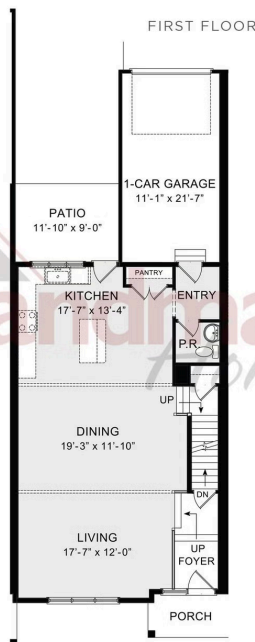

© 2026 Landmark Builders, Inc. We enforce our intellectual property rights to the fullest extent permitted by applicable law. Elevations and landscaping are artists' conceptions only. Actual construction documents take precedence over artwork. Similar photos shown are for representative purposes only. Details subject to change without notification. See Community Sales Manager for details.

Document generated 6/23/26

Call/Text Joel White at 717-406-7911

info@OwnALandmark.com

OwnALandmark.com