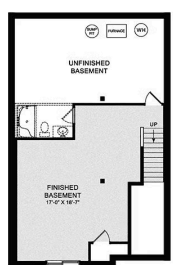

MOVE-IN READY

Home Priced at \$397,900

PALMER

BEDROOMS: 3

BATHROOMS: 2.5

SQ FT: 1,856

Madison Court at Legacy Park | 102 Madison Drive, Mechanicsburg, PA 17055 |

Homesite: #195

Palmer

OPTIONAL FIRST FLOOR PLAN

FIRST FLOOR

SECOND FLOOR

OPTIONAL FINISHED BASEMENT PLAN

© 2021 Landmark Builders, Inc. We enforce our intellectual property rights to the fullest extent permitted by applicable law. Elevations and landscaping are artists' conceptions only. Floor plans may vary depending on elevation selected. Actual construction documents take precedence over artwork.