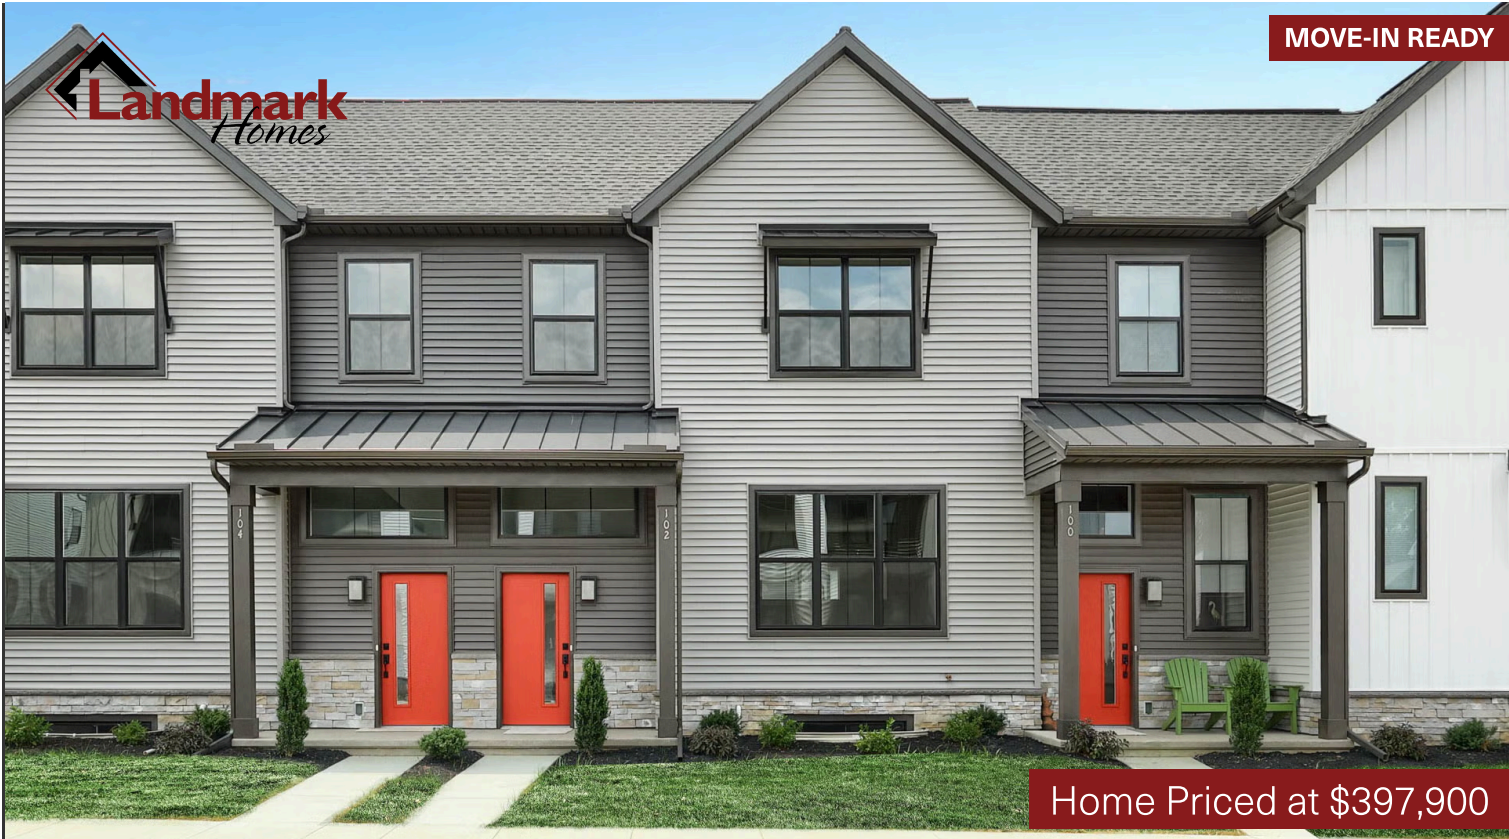

MOVE-IN READY

Home Priced at \$397,900

PALMER

BEDROOMS: 3

BATHROOMS: 2.5

SQ FT: 1,856

Madison Court at Legacy Park | 102 Madison Drive, Mechanicsburg, PA 17055 |

Homesite: #195

Palmer

OPTIONAL FIRST FLOOR PLAN

FIRST FLOOR

SECOND FLOOR

OPTIONAL FINISHED BASEMENT PLAN

© 2021 Landmark Builders, Inc. We enforce our intellectual property rights to the fullest extent permitted by applicable law. Elevations and landscaping are artists' conceptions only. Floor plans may vary depending on elevation selected. Actual construction documents take precedence over artwork.