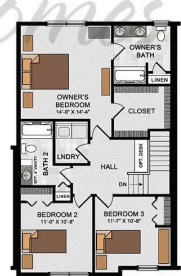

MOVE-IN READY

Home Priced at \$397,900

PALMER

BEDROOMS: 3

BATHROOMS: 2.5

SQ FT: 1,856

Madison Court at Legacy Park | 102 Madison Drive, Mechanicsburg, PA 17055 |

Homesite: #195

Palmer

OPTIONAL FIRST FLOOR PLAN

FIRST FLOOR

SECOND FLOOR

OPTIONAL FINISHED BASEMENT PLAN

© 2021 Landmark Builders, Inc. We enforce our intellectual property rights to the fullest extent permitted by applicable law. Elevations and landscaping are artists' conceptions only. Floor plans may vary depending on elevation selected. Actual construction documents take precedence over artwork.