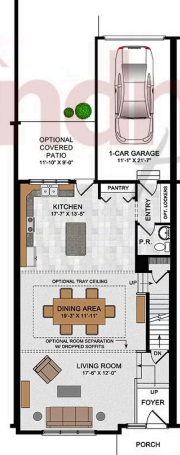

MOVE-IN READY

Home Priced at \$397,900

PALMER

BEDROOMS: 3

BATHROOMS: 2.5

SQ FT: 1,856

Madison Court at Legacy Park | 102 Madison Drive, Mechanicsburg, PA 17055 |

Homesite: #195

Palmer

OPTIONAL FIRST FLOOR PLAN

FIRST FLOOR

SECOND FLOOR

OPTIONAL FINISHED BASEMENT PLAN

© 2021 Landmark Builders, Inc. We enforce our intellectual property rights to the fullest extent permitted by applicable law. Elevations and landscaping are artists' conceptions only. Floor plans may vary depending on elevation selected. Actual construction documents take precedence over artwork.