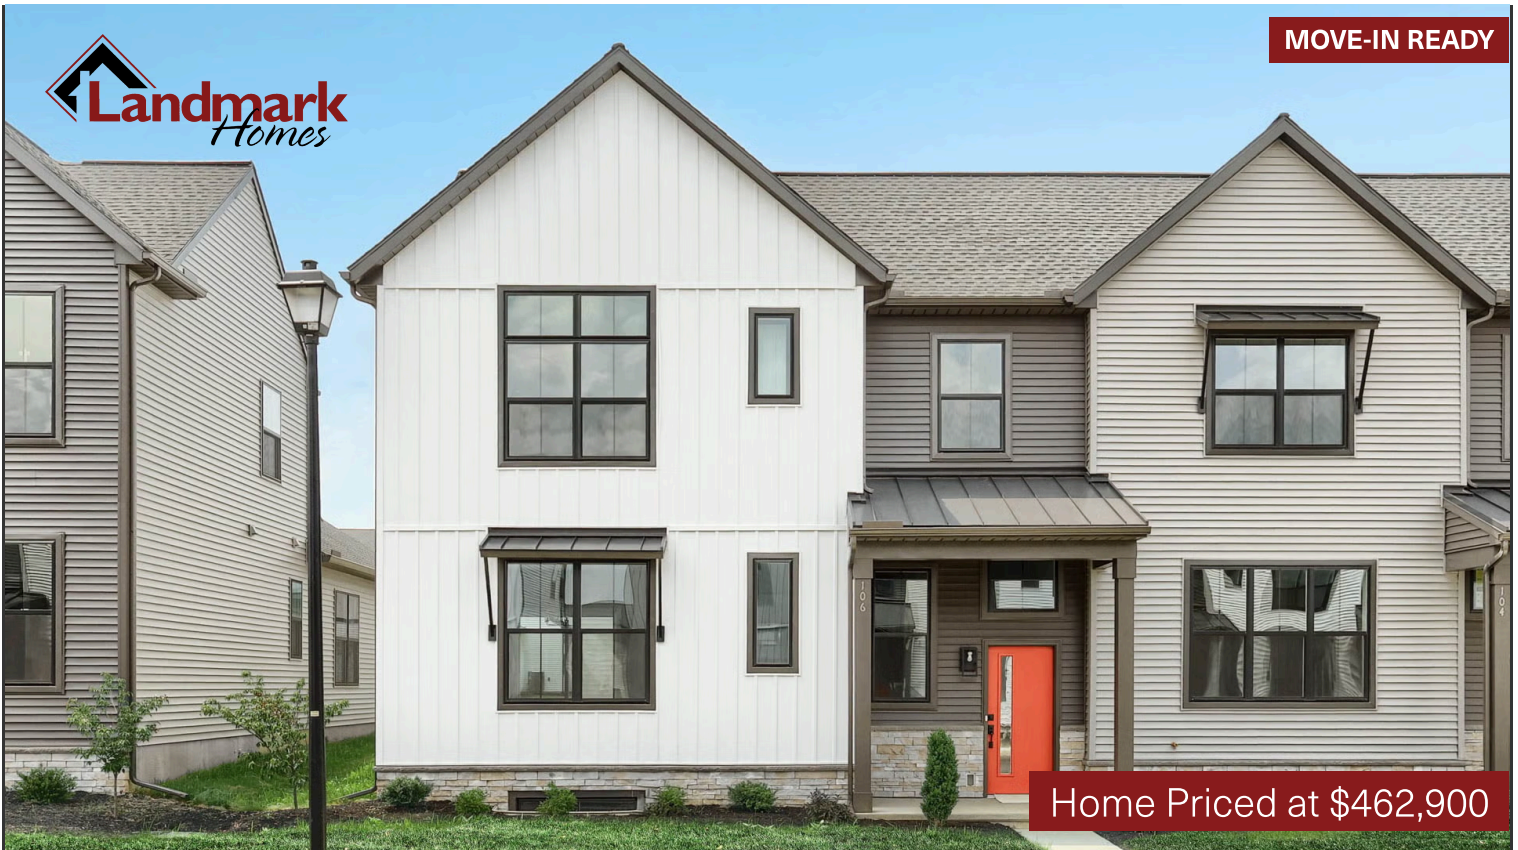

MOVE-IN READY

Home Priced at $462,900

FOSTER

BEDROOMS: 3

BATHROOMS: 2.5

SQ FT: 2,068

Madison Court at Legacy Park | 106 Madison Drive, Mechanicsburg, PA 17055 | Homesite: #193

Foster

FIRST FLOOR

OPTIONAL FINISHED BASEMENT PLAN