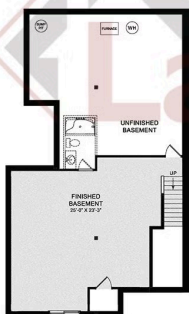

SECOND FLOOR