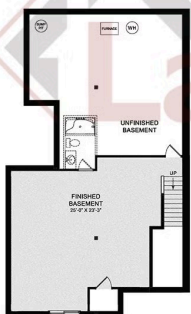

SECOND FLOOR