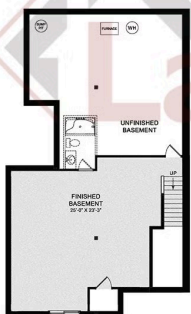

FIRST FLOOR

OPTIONAL FINISHED
BASEMENT PLAN