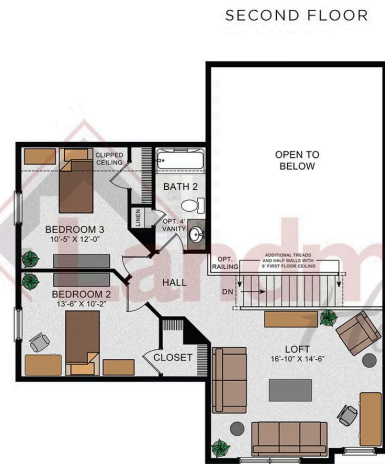

© 2026 Landmark Builders, Inc. We enforce our intellectual property rights to the fullest extent permitted by applicable law. Elevations and landscaping are artists' conceptions only. Actual construction documents take precedence over artwork. Similar photos shown are for representative purposes only. Details subject to change without notification. See Community Sales Manager for details.