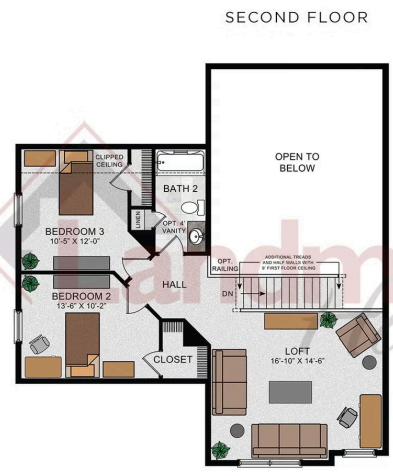

Magnolia

© 2026 Landmark Builders, Inc. We enforce our intellectual property rights to the fullest extent permitted by applicable law. Elevations and landscaping are artists' conceptions only. Actual construction documents take precedence over artwork. Similar photos shown are for representative purposes only. Details subject to change without notification. See Community Sales Manager for details.