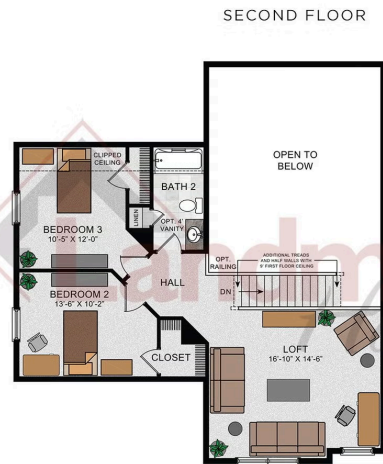

© 2026 Landmark Builders, Inc. We enforce our intellectual property rights to the fullest extent permitted by applicable law. Elevations and landscaping are artists' conceptions only. Actual construction documents take precedence over artwork. Similar photos shown are for representative purposes only. Details subject to change without notification. See Community Sales Manager for details.