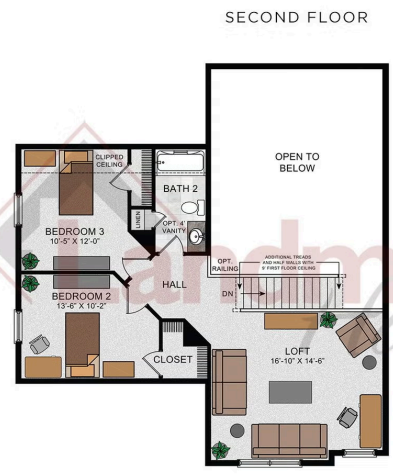

© 2026 Landmark Builders, Inc. We enforce our intellectual property rights to the fullest extent permitted by applicable law. Elevations and landscaping are artists' conceptions only. Actual construction documents take precedence over artwork. Similar photos shown are for representative purposes only. Details subject to change without notification. See Community Sales Manager for details.