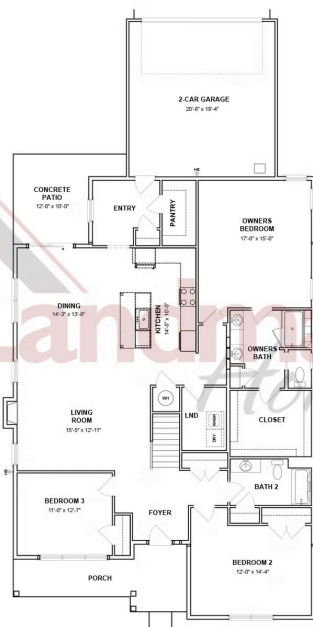

JAMIE

BEDROOMS: 2

BATHROOMS: 2.0

SQ FT: 2,072

Inspire 55+ at Legacy Park | 401 Stickley Drive, Mechanicsburg, PA 17055 | Homesite: #467

FIRST FLOOR

SECOND FLOOR