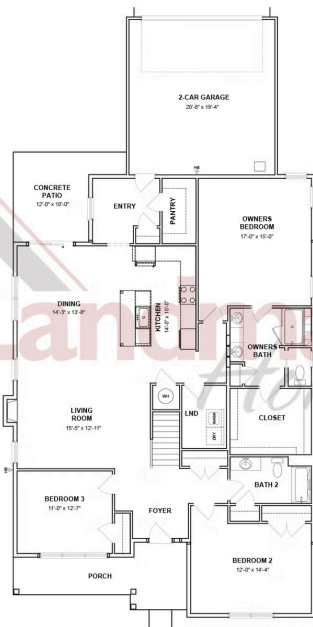

JAMIE   **BEDROOMS: 2**   **BATHROOMS: 2.0**   **SQ FT: 2,072**

Inspire 55+ at Legacy Park | 401 Stickley Drive, Mechanicsburg, PA 17055 | Homesite: #467

FIRST FLOOR

SECOND FLOOR