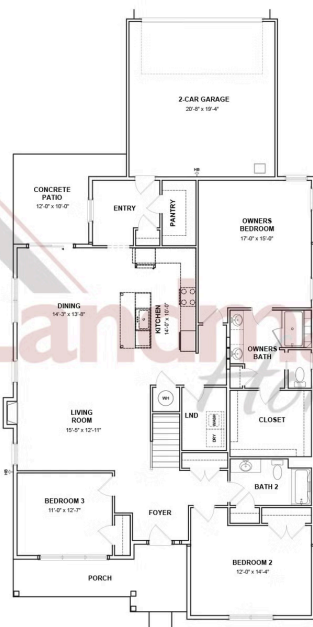

FIRST FLOOR

SECOND FLOOR

© 2026 Landmark Builders, Inc. We enforce our intellectual property rights to the fullest extent permitted by applicable law. Elevations and landscaping are artists' conceptions only. Actual construction documents take precedence over artwork. Similar photos shown are for representative purposes only. Details subject to change without notification. See Community Sales Manager for details.

Document generated 5/13/26