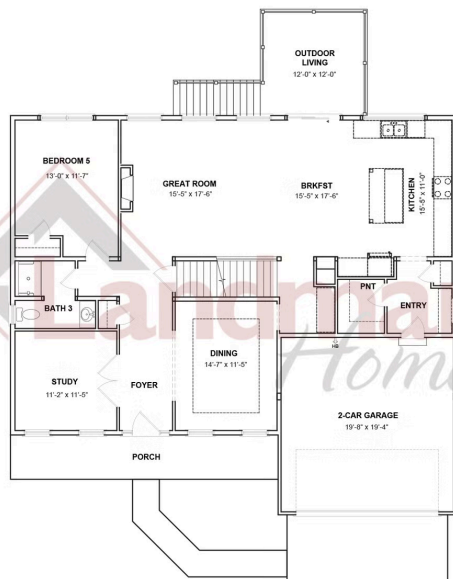

FIRST FLOOR

SECOND FLOOR