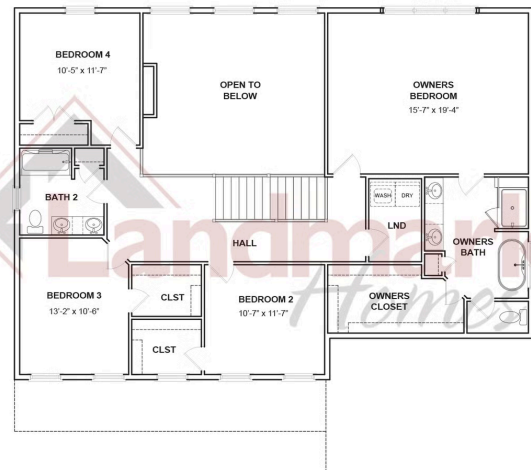

Home Priced at $716,400

KINGSTON   **BEDROOMS: 5**   **BATHROOMS: 3.0**   **SQ FT: 3,024**

Autumn Chase South | 2223 South Autumn Chase Drive, Mechanicsburg, PA 17055 | Homesite: #98

SECOND FLOOR

© 2026 Landmark Builders, Inc. We enforce our intellectual property rights to the fullest extent permitted by applicable law. Elevations and landscaping are artists' conceptions only. Actual construction documents take precedence over artwork. Similar photos shown are for representative purposes only. Details subject to change without notification. See Community Sales Manager for details. Document generated 4/22/26