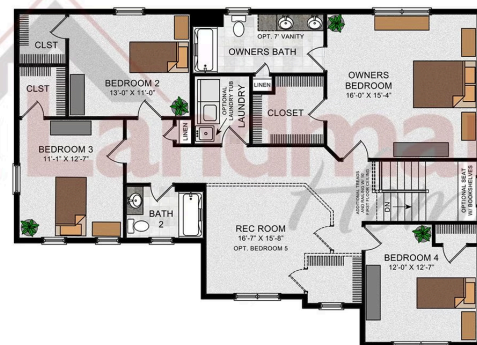

SECOND FLOOR