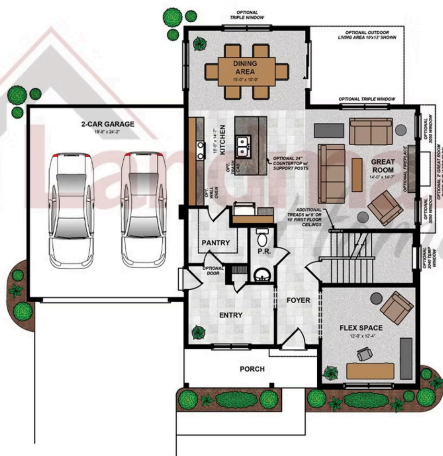

UNDER CONSTRUCTION

Home Priced at $694,700

DARIEN

BEDROOMS: 4

BATHROOMS: 2.5

SQ FT: 2,663

Walton Hill | 14 Walton Hill Circle, Lititz, PA 17543 | Homesite: #38

Darien

FIRST FLOOR

© 2026 Landmark Builders, Inc. We enforce our intellectual property rights to the fullest extent permitted by applicable law. Elevations and landscaping are artists' conceptions only. Actual construction documents take precedence over artwork. Similar photos shown are for representative purposes only. Details subject to change without notification. See Community Sales Manager for details.

Document generated 7/9/26