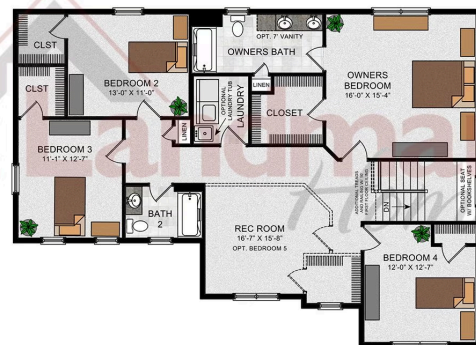

SECOND FLOOR