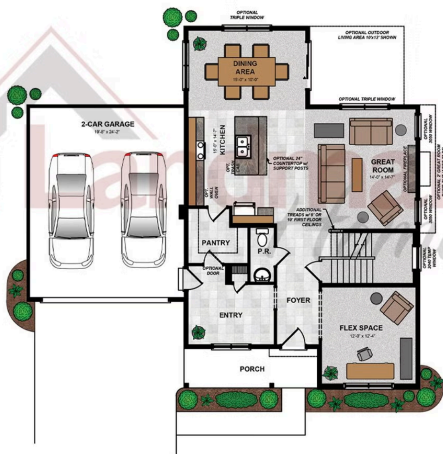

UNDER CONSTRUCTION

Home Priced at $694,700

DARIEN

BEDROOMS: 4

BATHROOMS: 2.5

SQ FT: 2,663

Walton Hill | 14 Walton Hill Circle, Lititz, PA 17543 | Homesite: #38

Darien

FIRST FLOOR

© 2026 Landmark Builders, Inc. We enforce our intellectual property rights to the fullest extent permitted by applicable law. Elevations and landscaping are artists' conceptions only. Actual construction documents take precedence over artwork. Similar photos shown are for representative purposes only. Details subject to change without notification. See Community Sales Manager for details.

Document generated 5/30/26