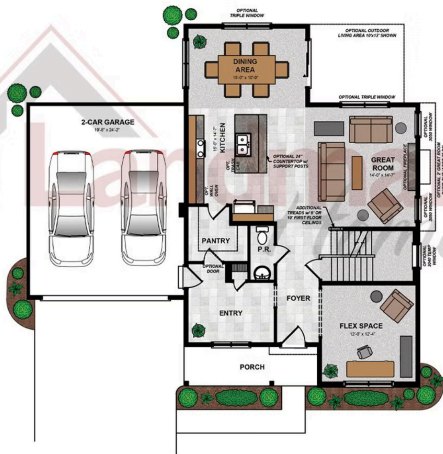

UNDER CONSTRUCTION

Home Priced at $694,700

DARIEN

BEDROOMS: 4

BATHROOMS: 2.5

SQ FT: 2,663

Walton Hill | 14 Walton Hill Circle, Lititz, PA 17543 | Homesite: #38

Darien

FIRST FLOOR

© 2026 Landmark Builders, Inc. We enforce our intellectual property rights to the fullest extent permitted by applicable law. Elevations and landscaping are artists' conceptions only. Actual construction documents take precedence over artwork. Similar photos shown are for representative purposes only. Details subject to change without notification. See Community Sales Manager for details.

Document generated 5/9/26