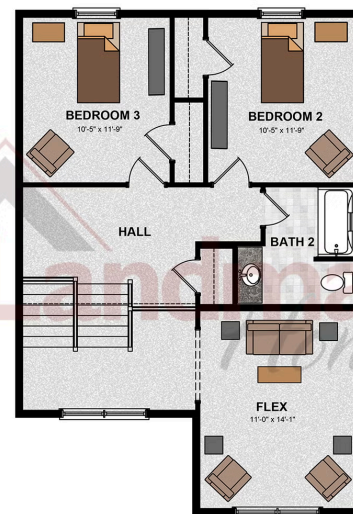

SECOND FLOOR