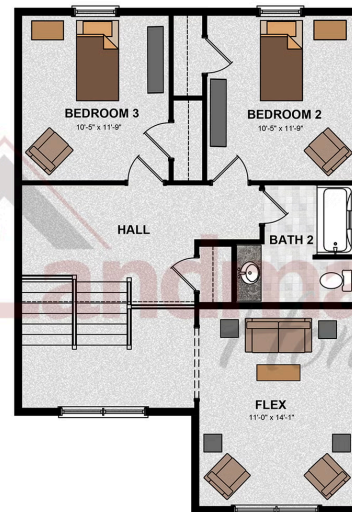

SECOND FLOOR