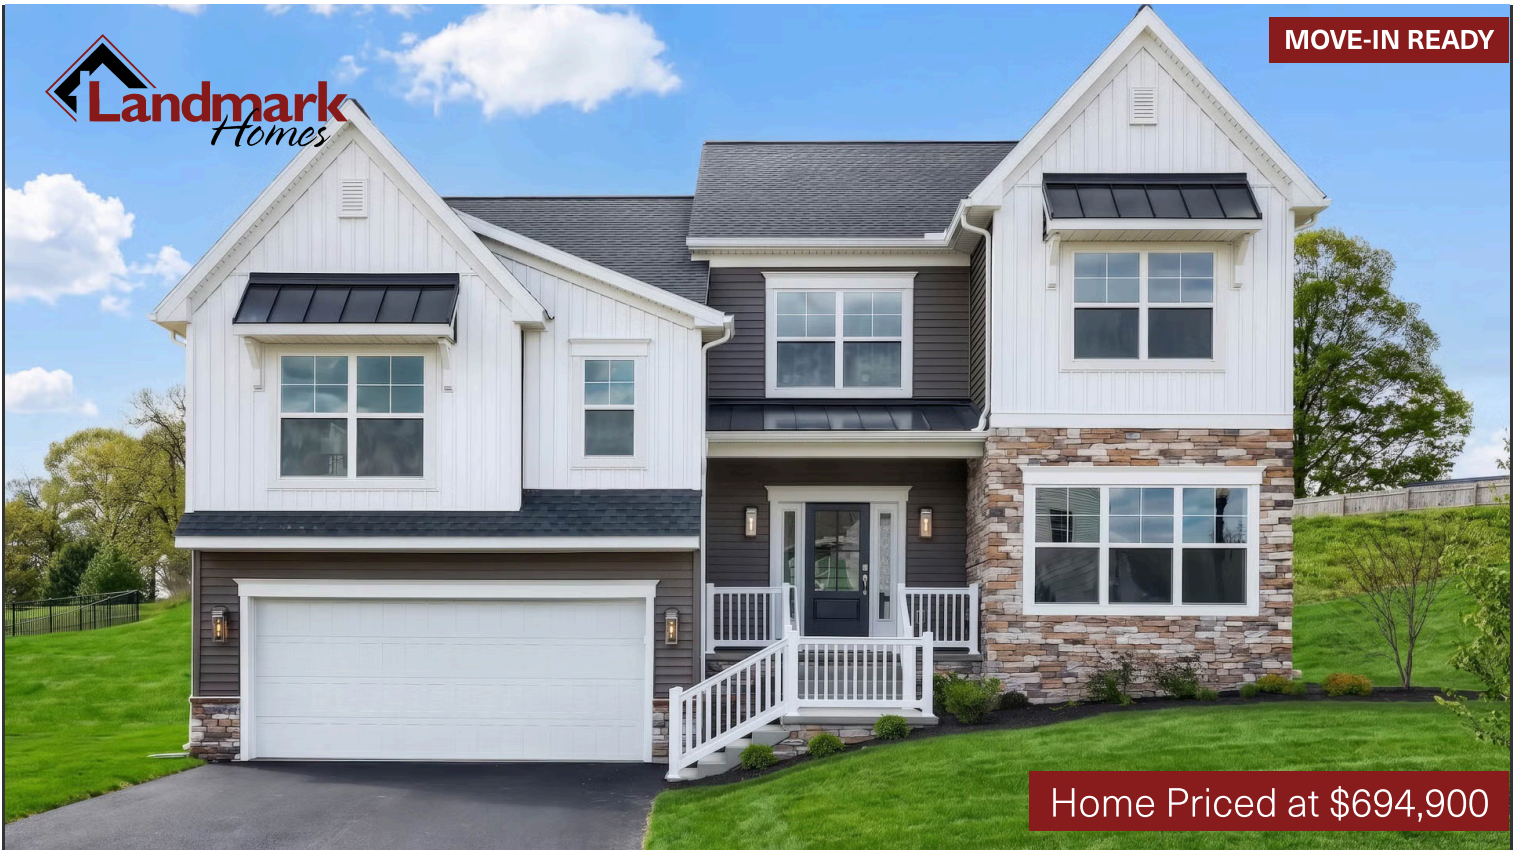

MOVE-IN READY

Home Priced at $694,900

BENSON

BEDROOMS: 4

BATHROOMS: 2.5

SQ FT: 2,896

Walton Hill | 15 Vista Court, Lititz, PA 17543 | Homesite: #4