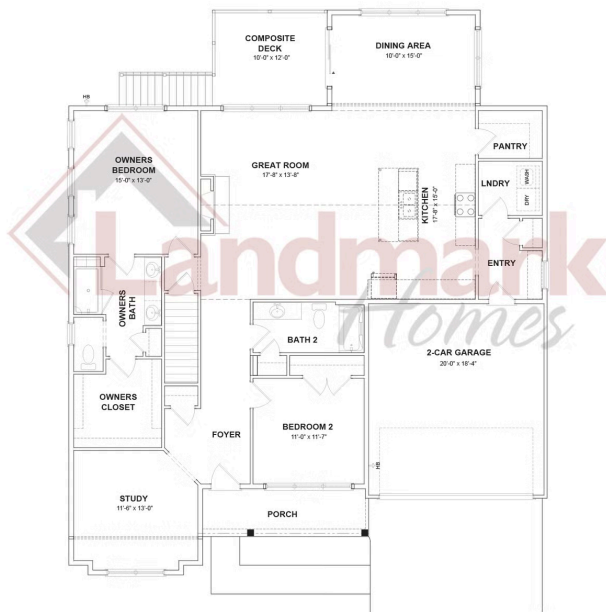

© 2026 Landmark Builders, Inc. We enforce our intellectual property rights to the fullest extent permitted by applicable law. Elevations and landscaping are artists' conceptions only. Actual construction documents take precedence over artwork. Similar photos shown are for representative purposes only. Details subject to change without notification. See Community Sales Manager for details.

Document generated 4/24/26

Call/Text Nicole Wamsher at 717-690-5746

info@OwnALandmark.com

OwnALandmark.com