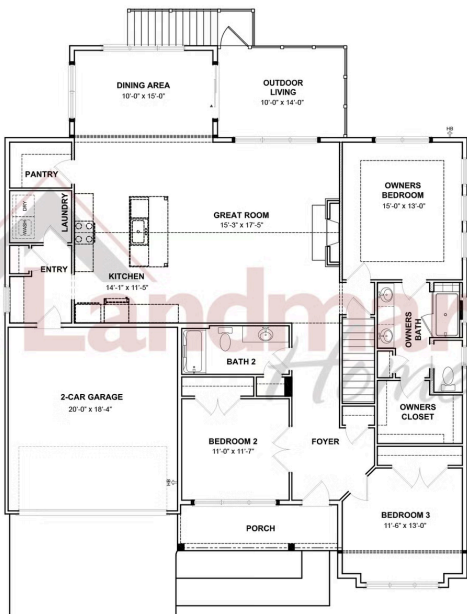

FIRST FLOOR

© 2026 Landmark Builders, Inc. We enforce our intellectual property rights to the fullest extent permitted by applicable law. Elevations and landscaping are artists' conceptions only. Actual construction documents take precedence over artwork. Similar photos shown are for representative purposes only. Details subject to change without notification. See Community Sales Manager for details.