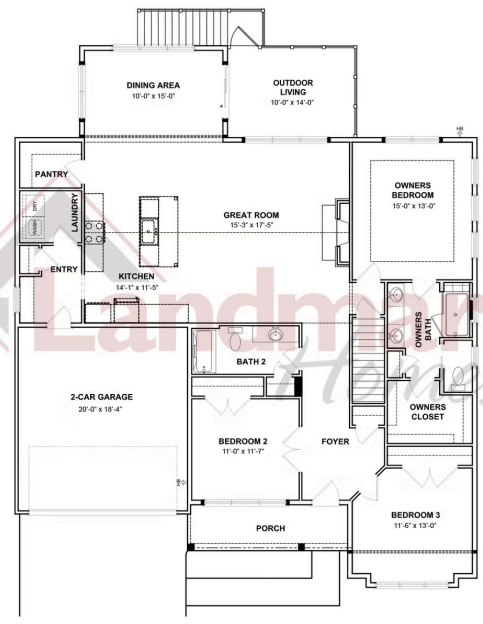

FIRST FLOOR

© 2026 Landmark Builders, Inc. We enforce our intellectual property rights to the fullest extent permitted by applicable law. Elevations and landscaping are artists' conceptions only. Actual construction documents take precedence over artwork. Similar photos shown are for representative purposes only. Details subject to change without notification. See Community Sales Manager for details.