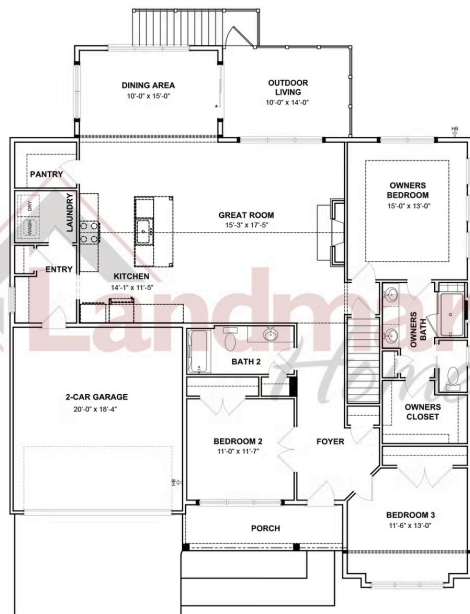

FIRST FLOOR

© 2026 Landmark Builders, Inc. We enforce our intellectual property rights to the fullest extent permitted by applicable law. Elevations and landscaping are artists' conceptions only. Actual construction documents take precedence over artwork. Similar photos shown are for representative purposes only. Details subject to change without notification. See Community Sales Manager for details.