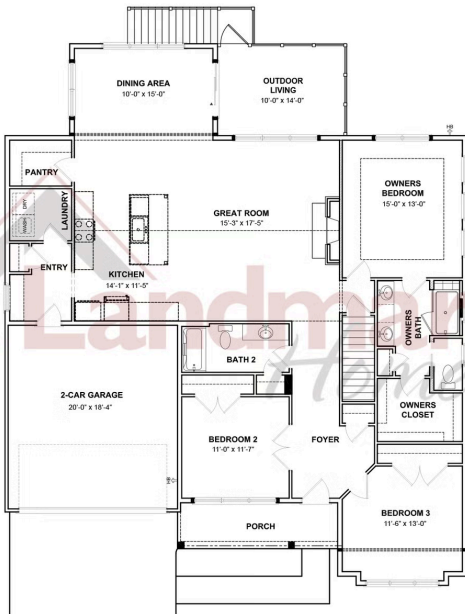

FIRST FLOOR

© 2026 Landmark Builders, Inc. We enforce our intellectual property rights to the fullest extent permitted by applicable law. Elevations and landscaping are artists' conceptions only. Actual construction documents take precedence over artwork. Similar photos shown are for representative purposes only. Details subject to change without notification. See Community Sales Manager for details.