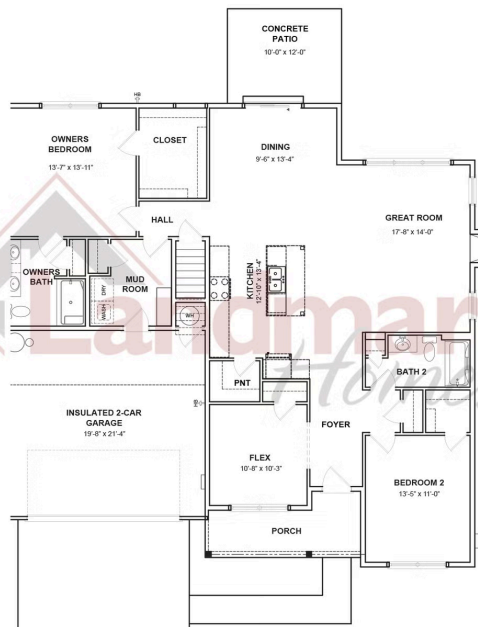

© 2026 Landmark Builders, Inc. We enforce our intellectual property rights to the fullest extent permitted by applicable law. Elevations and landscaping are artists' conceptions only. Actual construction documents take precedence over artwork. Similar photos shown are for representative purposes only. Details subject to change without notification. See Community Sales Manager for details.

Document generated 6/12/26

Call/Text Nicole Wamsher at 717-690-5746

info@OwnALandmark.com

OwnALandmark.com