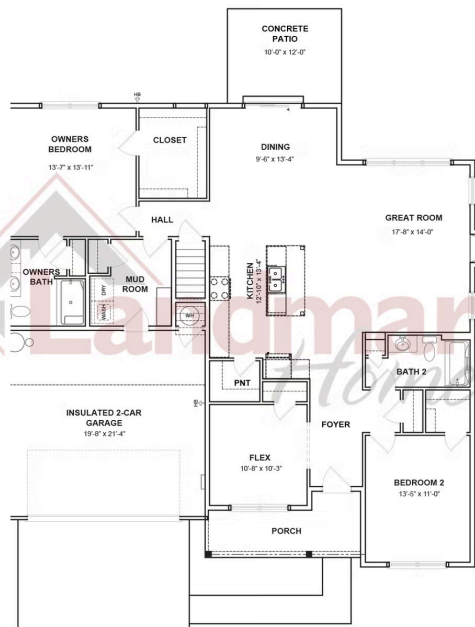

FIRST FLOOR

© 2026 Landmark Builders, Inc. We enforce our intellectual property rights to the fullest extent permitted by applicable law. Elevations and landscaping are artists' conceptions only. Actual construction documents take precedence over artwork. Similar photos shown are for representative purposes only. Details subject to change without notification. See Community Sales Manager for details.