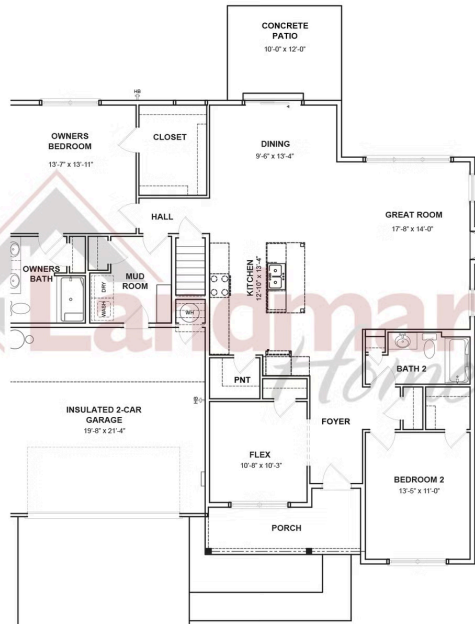

FIRST FLOOR

© 2026 Landmark Builders, Inc. We enforce our intellectual property rights to the fullest extent permitted by applicable law. Elevations and landscaping are artists' conceptions only. Actual construction documents take precedence over artwork. Similar photos shown are for representative purposes only. Details subject to change without notification. See Community Sales Manager for details.