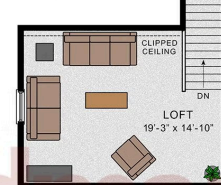

OPTIONAL SECOND
FLOOR LOFT

OPTIONAL SECOND FLOOR PLAN W/
3RD BEDROOM AND OPTIONAL LOFT
OPEN TO FAMILY ROOM