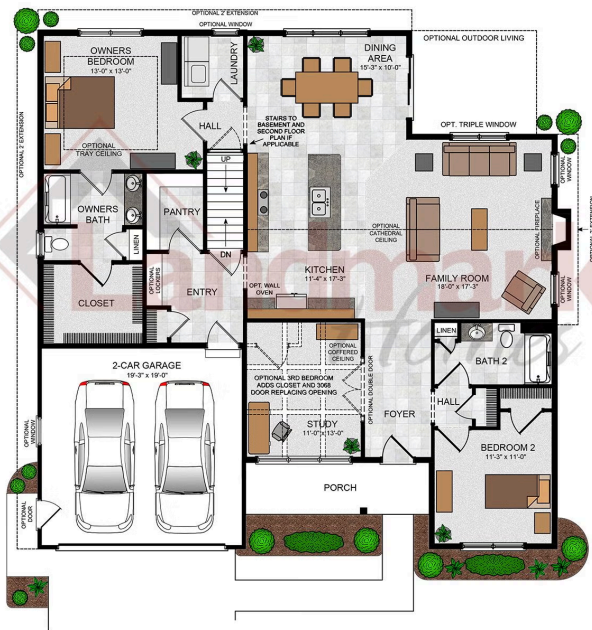

Home Priced at $591,200

NORTHFIELD   **BEDROOMS: 2**   **BATHROOMS: 2.0**   **SQ FT: 1,830**

Sweetbriar 55+ Living | 552 Bella May Circle, Lebanon, PA 17046 | Homesite: #79

Northfield

Northfield

© 2026 Landmark Builders, Inc. We enforce our intellectual property rights to the fullest extent permitted by applicable law. Elevations and landscaping are artists' conceptions only. Actual construction documents take precedence over artwork. Similar photos shown are for representative purposes only. Details subject to change without notification. See Community Sales Manager for details.