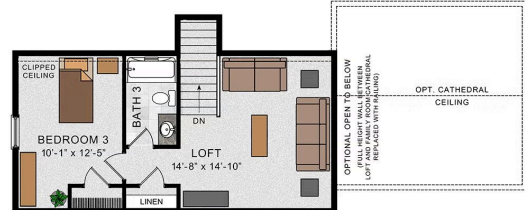

OPTIONAL SECOND FLOOR PLAN W/
3RD BEDROOM AND OPTIONAL LOFT
OPEN TO FAMILY ROOM