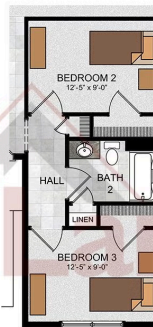

OPTIONAL FIRST FLOOR
W/ BEDROOM 3