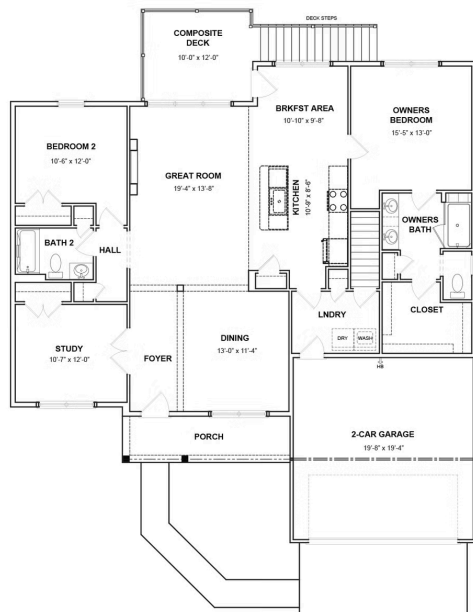

FIRST FLOOR

© 2026 Landmark Builders, Inc. We enforce our intellectual property rights to the fullest extent permitted by applicable law. Elevations and landscaping are artists' conceptions only. Actual construction documents take precedence over artwork. Similar photos shown are for representative purposes only. Details subject to change without notification. See Community Sales Manager for details.