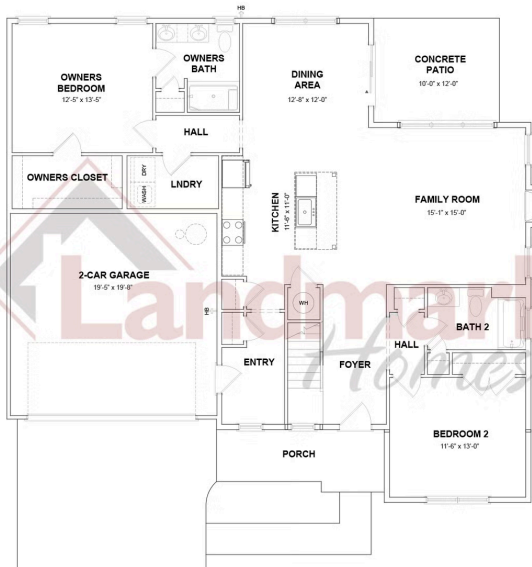

FIRST FLOOR

© 2026 Landmark Builders, Inc. We enforce our intellectual property rights to the fullest extent permitted by applicable law. Elevations and landscaping are artists' conceptions only. Actual construction documents take precedence over artwork. Similar photos shown are for representative purposes only. Details subject to change without notification. See Community Sales Manager for details.

Document generated 4/24/26