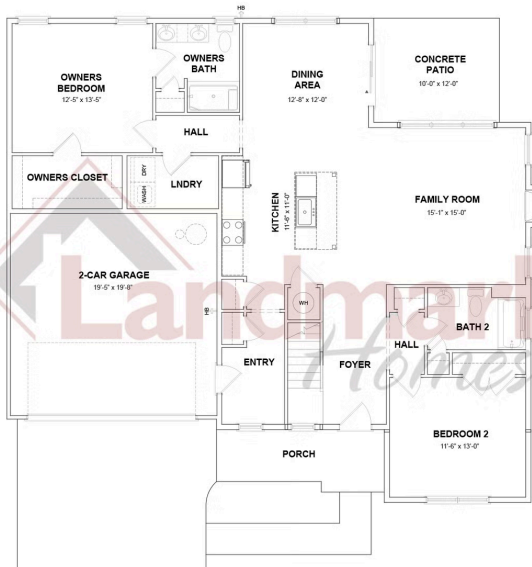

FIRST FLOOR

© 2026 Landmark Builders, Inc. We enforce our intellectual property rights to the fullest extent permitted by applicable law. Elevations and landscaping are artists' conceptions only. Actual construction documents take precedence over artwork. Similar photos shown are for representative purposes only. Details subject to change without notification. See Community Sales Manager for details.

Document generated 6/24/26