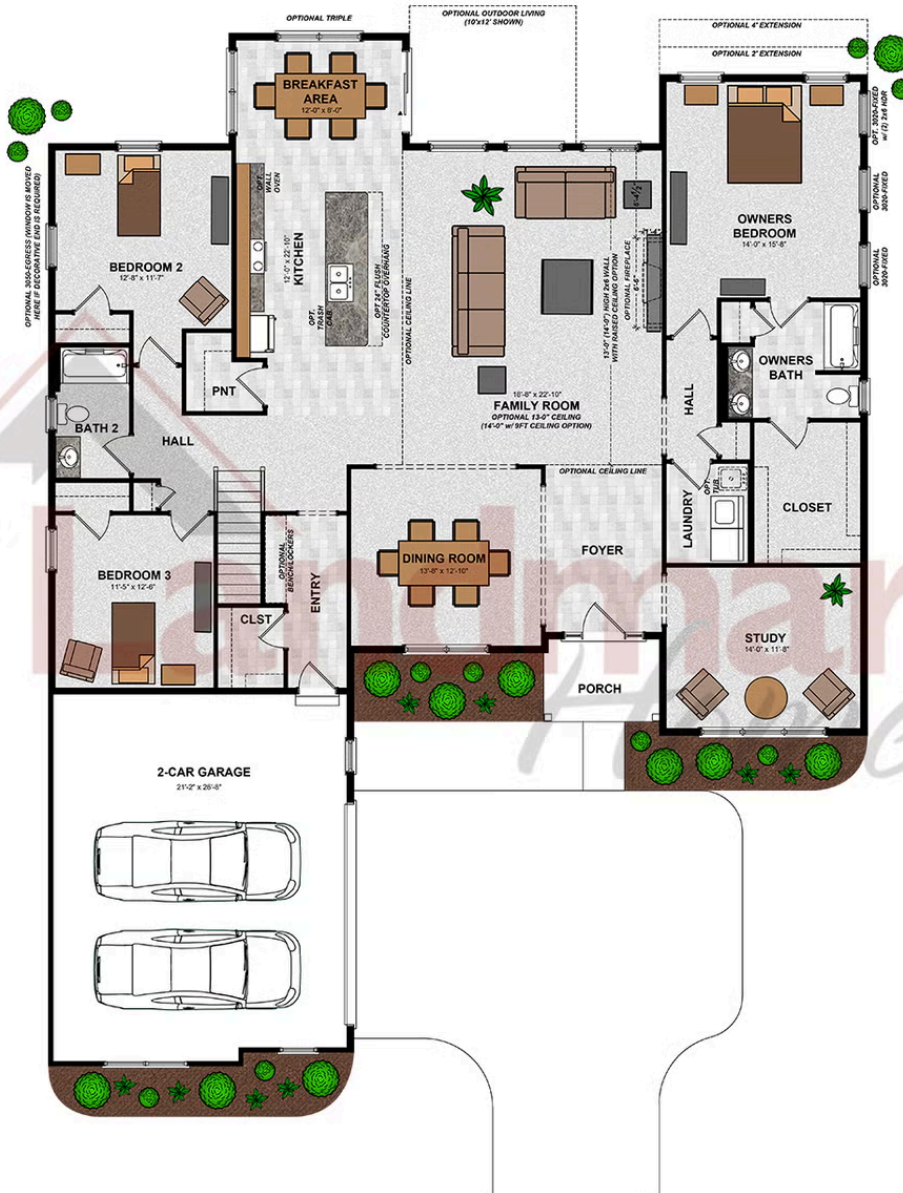

2 Car Garage

Grand one-story home offers an exceptional blend of elegance, comfort, and flexibility. A welcoming entry leads to a private study—perfect for a home office or quiet retreat—and a formal dining room ideal for hosting gatherings and special occasions. The open-concept living areas are designed for effortless entertaining while maintaining a warm, inviting atmosphere. The primary suite serves as a true sanctuary, featuring generous space, plenty of options to create a spa-inspired bathroom, and an expansive closet. For those seeking additional versatility, an optional loft provides extra living space that can be tailored to your needs—whether for a media room, guest retreat, or hobby area—without sacrificing the convenience of single-level living.

Available Elevations

Upgraded B Transitional

Upgraded C Trademark

Document generated 6/20/26

© 2026 Landmark Builders, Inc. We enforce our intellectual property rights to the fullest extent permitted by applicable law. Elevations and landscaping are artists' conceptions only. Actual construction documents take precedence over artwork. Similar photos shown are for representative purposes only. Details subject to

FIRST FLOOR

© 2025 Landmark Builders, Inc. We enforce our intellectual property rights to the fullest extent permitted by applicable law. Elevations and landscaping are artists' conceptions only. Floor plans may vary depending on elevation selected. Actual construction documents take precedence over artwork.