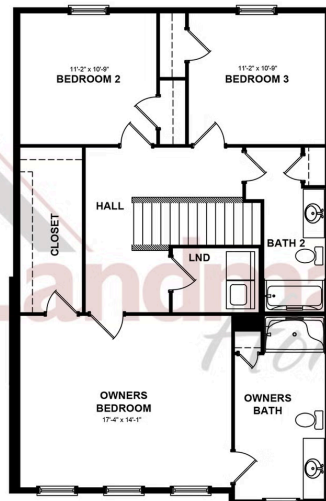

SECOND FLOOR