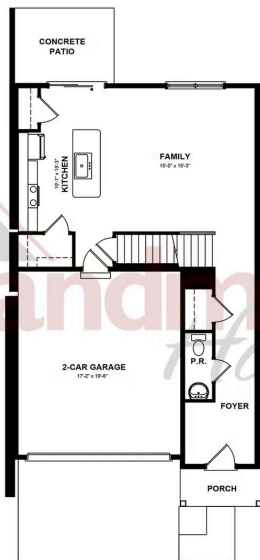

FIRST FLOOR