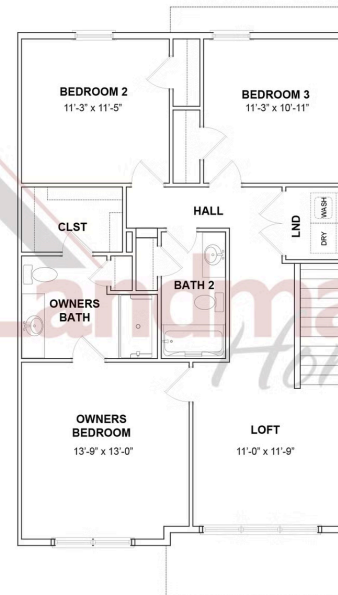

SECOND FLOOR