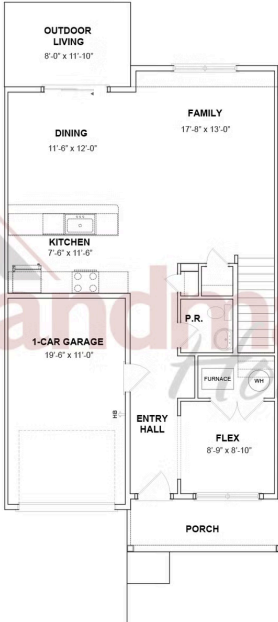

FIRST FLOOR