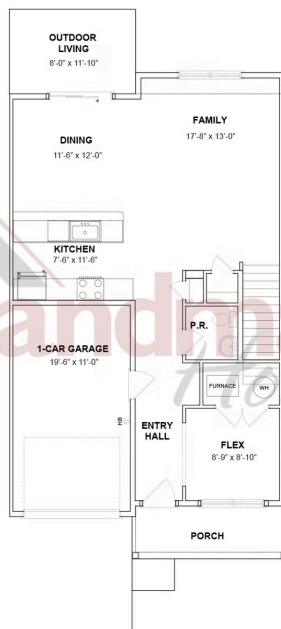

FIRST FLOOR