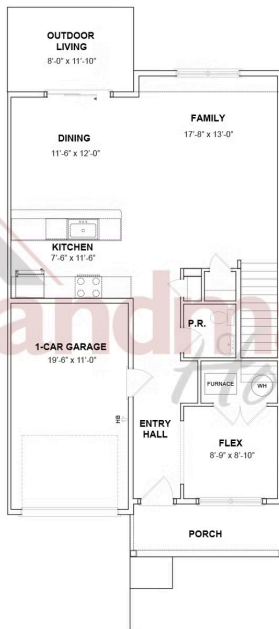

FIRST FLOOR