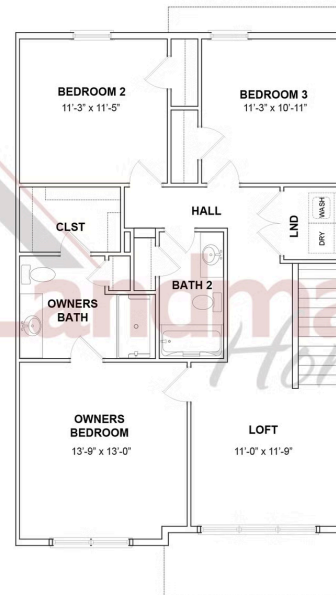

SECOND FLOOR