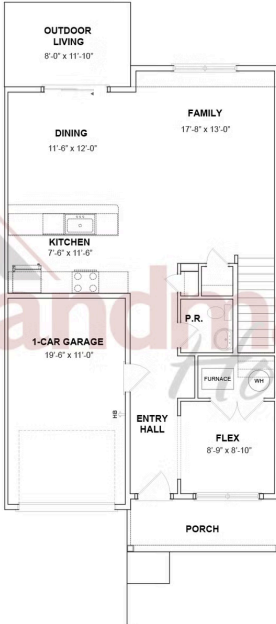

FIRST FLOOR