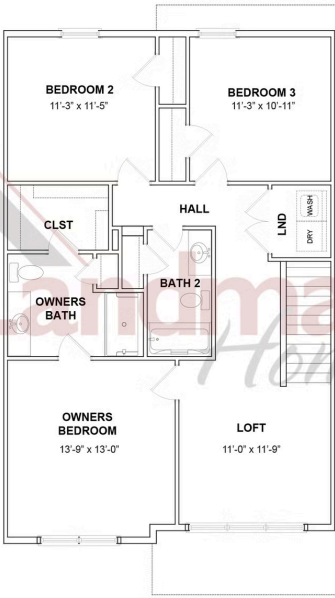

SECOND FLOOR