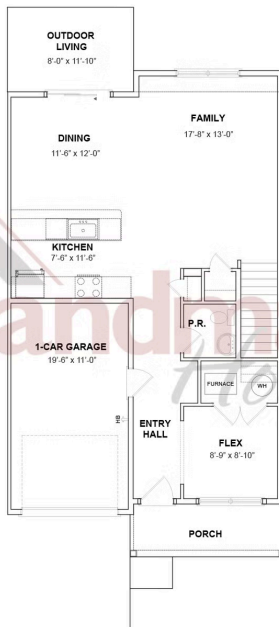

FIRST FLOOR