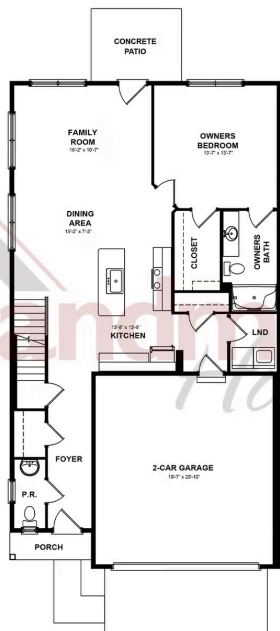

FIRST FLOOR

SECOND FLOOR