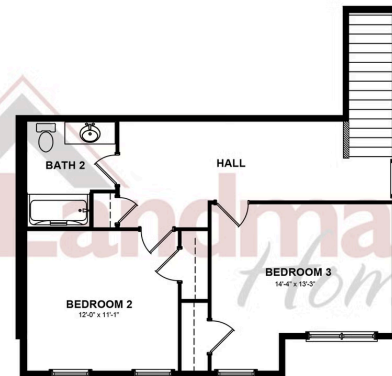

Home Priced at $368,600

EASTON   **BEDROOMS: 3**   **BATHROOMS: 2.5**   **SQ FT: 1,780**

Iron Mill Townes | 106 Foundry Lane, Lebanon, PA 17042 | Homesite: #13

SECOND FLOOR

© 2026 Landmark Builders, Inc. We enforce our intellectual property rights to the fullest extent permitted by applicable law. Elevations and landscaping are artists' conceptions only. Actual construction documents take precedence over artwork. Similar photos shown are for representative purposes only. Details subject to change without notification. See Community Sales Manager for details.

Document generated 5/29/26