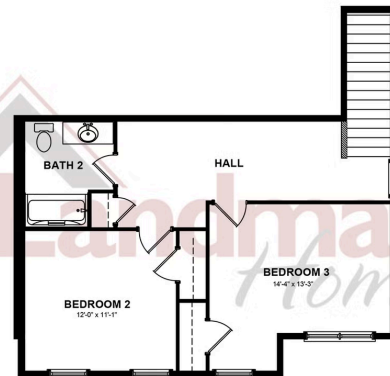

Home Priced at $368,600

EASTON   **BEDROOMS: 3**   **BATHROOMS: 2.5**   **SQ FT: 1,780**

Iron Mill Townes | 106 Foundry Lane, Lebanon, PA 17042 | Homesite: #13

SECOND FLOOR

© 2026 Landmark Builders, Inc. We enforce our intellectual property rights to the fullest extent permitted by applicable law. Elevations and landscaping are artists' conceptions only. Actual construction documents take precedence over artwork. Similar photos shown are for representative purposes only. Details subject to change without notification. See Community Sales Manager for details.

Document generated 6/18/26