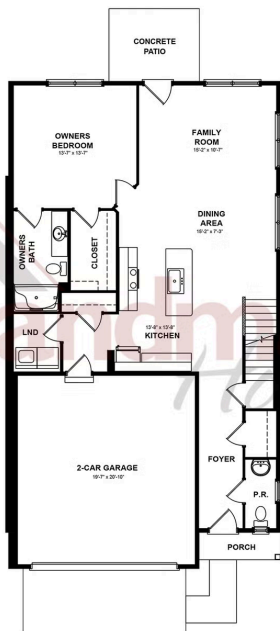

FIRST FLOOR

SECOND FLOOR