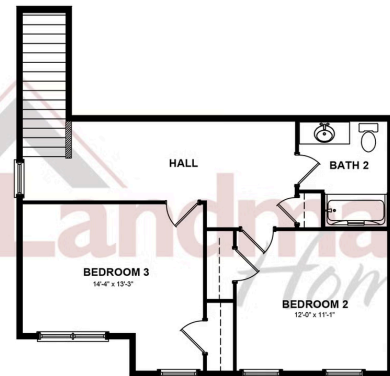

Home Priced at $369,900

EASTON   **BEDROOMS: 3**   **BATHROOMS: 2.5**   **SQ FT: 1,780**

Iron Mill Townes | 100 Foundry Lane, Lebanon, PA 17042 | Homesite: #16

SECOND FLOOR

© 2026 Landmark Builders, Inc. We enforce our intellectual property rights to the fullest extent permitted by applicable law. Elevations and landscaping are artists' conceptions only. Actual construction documents take precedence over artwork. Similar photos shown are for representative purposes only. Details subject to change without notification. See Community Sales Manager for details.

Document generated 6/18/26