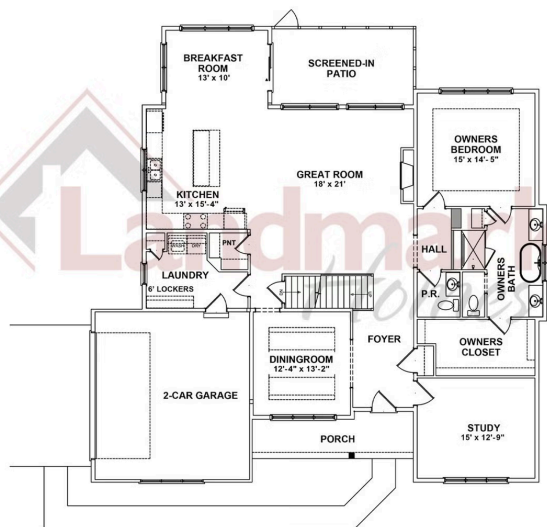

FIRST FLOOR

SECOND FLOOR