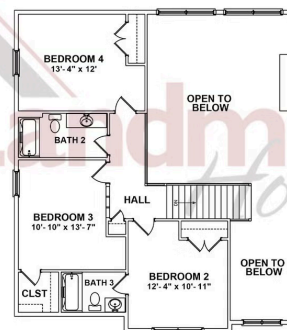

SALE PENDING

Home Priced at $759,800

WESTBROOKE

BEDROOMS: 4

BATHROOMS: 3.5

SQ FT: 3,109

Fox Bend | 217 Dahlia Circle, Lebanon, PA 17042 | Homesite: #267

SECOND FLOOR

© 2026 Landmark Builders, Inc. We enforce our intellectual property rights to the fullest extent permitted by applicable law. Elevations and landscaping are artists' conceptions only. Actual construction documents take precedence over artwork. Similar photos shown are for representative purposes only. Details subject to change without notification. See Community Sales Manager for details.

Document generated 5/19/26