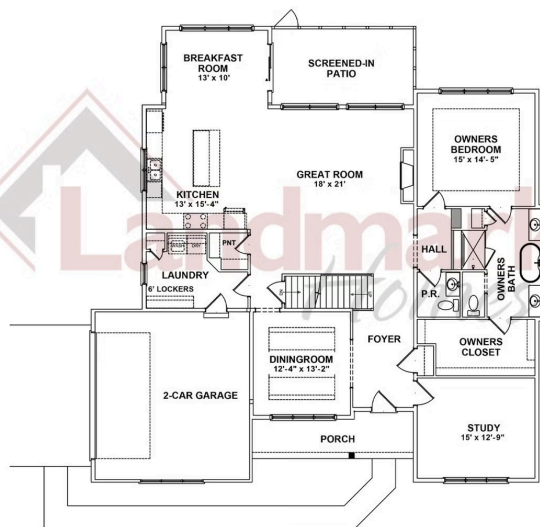

FIRST FLOOR

SECOND FLOOR