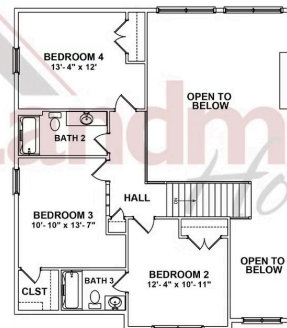

SALE PENDING

Home Priced at $759,800

WESTBROOKE

BEDROOMS: 4

BATHROOMS: 3.5

SQ FT: 3,109

Fox Bend | 217 Dahlia Circle, Lebanon, PA 17042 | Homesite: #267

SECOND FLOOR

© 2026 Landmark Builders, Inc. We enforce our intellectual property rights to the fullest extent permitted by applicable law. Elevations and landscaping are artists' conceptions only. Actual construction documents take precedence over artwork. Similar photos shown are for representative purposes only. Details subject to change without notification. See Community Sales Manager for details.

Document generated 6/8/26