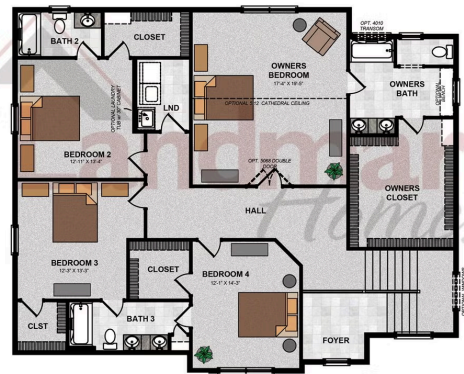

Home Priced at $995,700

LOGAN BEDROOMS: 4 BATHROOMS: 4.5 SQ FT: 3,825

Fox Bend | 244 Dahlia Circle, Lebanon, PA 17042 | Homesite: #243

SECOND FLOOR

© 2026 Landmark Builders, Inc. We enforce our intellectual property rights to the fullest extent permitted by applicable law. Elevations and landscaping are artists' conceptions only. Actual construction documents take precedence over artwork. Similar photos shown are for representative purposes only. Details subject to change without notification. See Community Sales Manager for details.

Document generated 6/17/26