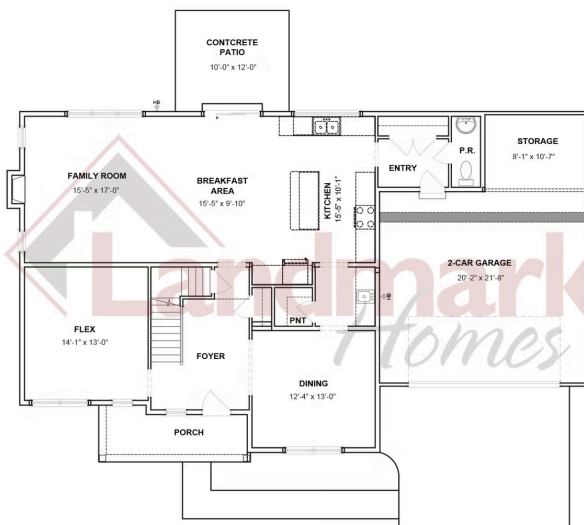

FIRST FLOOR

© 2026 Landmark Builders, Inc. We enforce our intellectual property rights to the fullest extent permitted by applicable law. Elevations and landscaping are artists' conceptions only. Actual construction documents take precedence over artwork. Similar photos shown are for representative purposes only. Details subject to change without notification. See Community Sales Manager for details.

Document generated 5/14/26

Call/Text Jilian Treadway at 717-799-6695

info@OwnALandmark.com

OwnALandmark.com