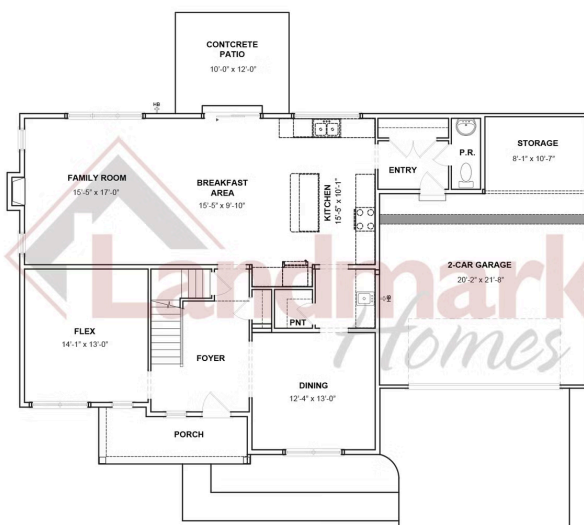

FIRST FLOOR

© 2026 Landmark Builders, Inc. We enforce our intellectual property rights to the fullest extent permitted by applicable law. Elevations and landscaping are artists' conceptions only. Actual construction documents take precedence over artwork. Similar photos shown are for representative purposes only. Details subject to change without notification. See Community Sales Manager for details.

Document generated 4/24/26