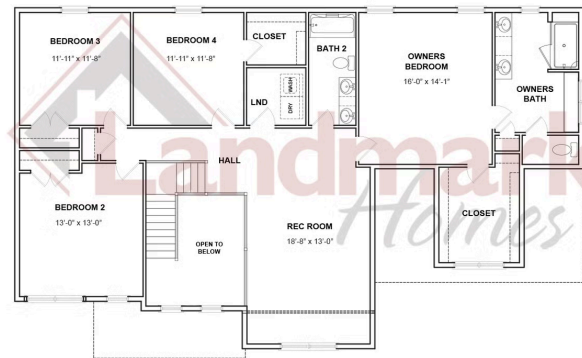

© 2026 Landmark Builders, Inc. We enforce our intellectual property rights to the fullest extent permitted by applicable law. Elevations and landscaping are artists' conceptions only. Actual construction documents take precedence over artwork. Similar photos shown are for representative purposes only. Details subject to change without notification. See Community Sales Manager for details.

Document generated 5/14/26

Call/Text Jilian Treadway at 717-799-6695

info@OwnALandmark.com

OwnALandmark.com