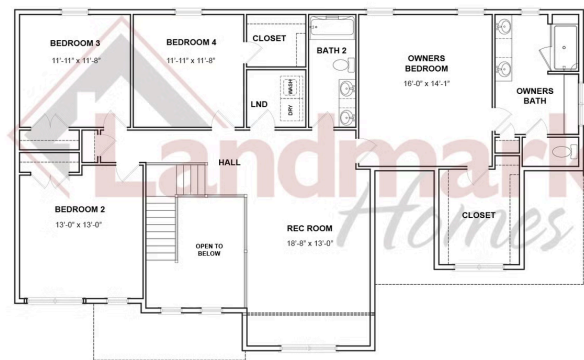

© 2026 Landmark Builders, Inc. We enforce our intellectual property rights to the fullest extent permitted by applicable law. Elevations and landscaping are artists' conceptions only. Actual construction documents take precedence over artwork. Similar photos shown are for representative purposes only. Details subject to change without notification. See Community Sales Manager for details.

Document generated 6/3/26