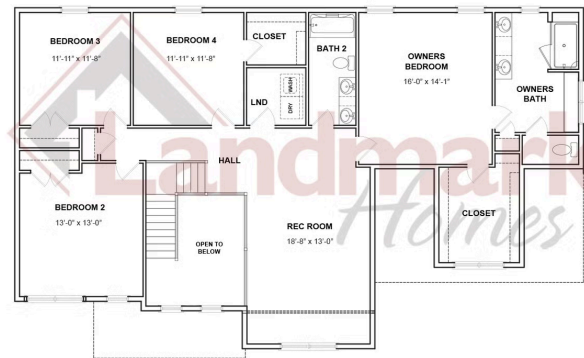

© 2026 Landmark Builders, Inc. We enforce our intellectual property rights to the fullest extent permitted by applicable law. Elevations and landscaping are artists' conceptions only. Actual construction documents take precedence over artwork. Similar photos shown are for representative purposes only. Details subject to change without notification. See Community Sales Manager for details.

Document generated 6/23/26