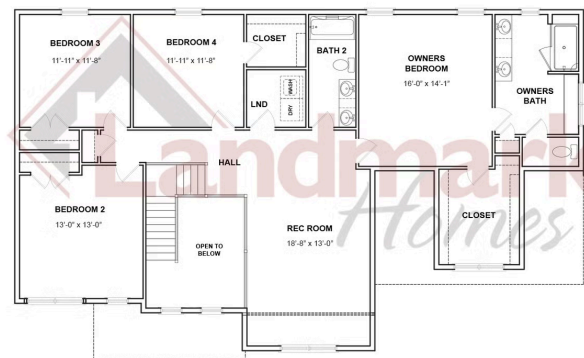

© 2026 Landmark Builders, Inc. We enforce our intellectual property rights to the fullest extent permitted by applicable law. Elevations and landscaping are artists' conceptions only. Actual construction documents take precedence over artwork. Similar photos shown are for representative purposes only. Details subject to change without notification. See Community Sales Manager for details.

Document generated 4/24/26