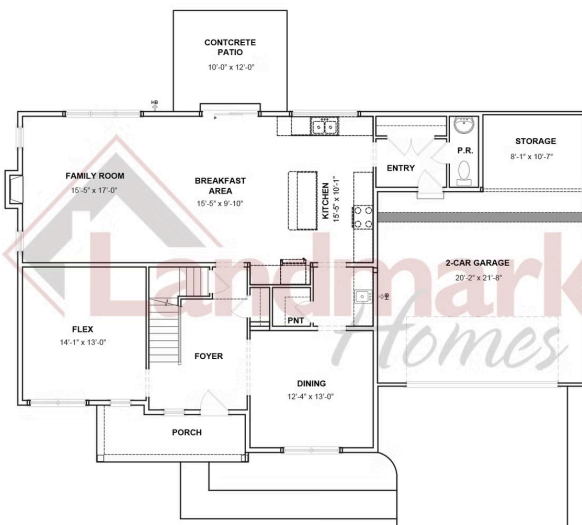

FIRST FLOOR

© 2026 Landmark Builders, Inc. We enforce our intellectual property rights to the fullest extent permitted by applicable law. Elevations and landscaping are artists' conceptions only. Actual construction documents take precedence over artwork. Similar photos shown are for representative purposes only. Details subject to change without notification. See Community Sales Manager for details.

Document generated 6/23/26